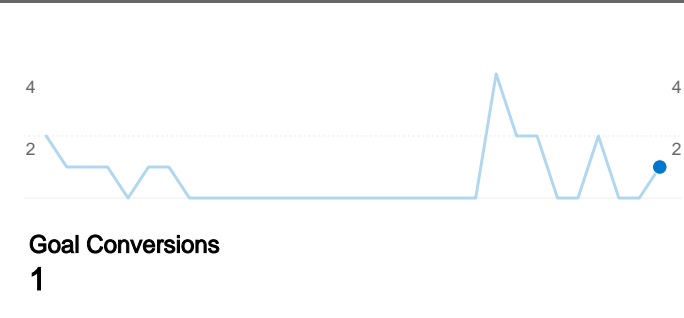

Goals Overview

Entrance Sources: /

Source	Pageviews	% visits
There is no data for this view.