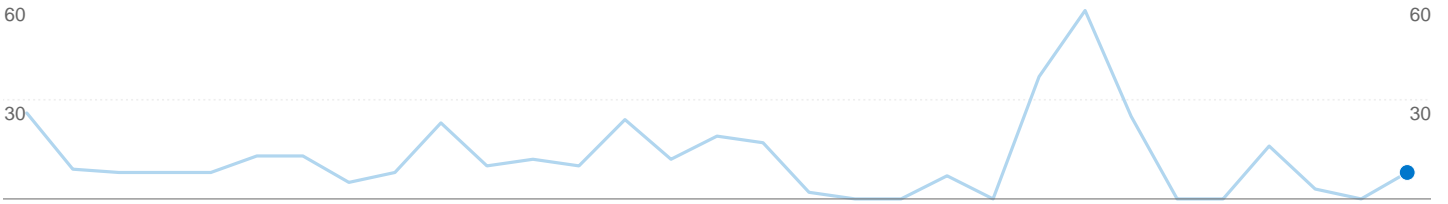

Pages on this site were viewed a total of 8 times

8 Pageviews

4 Unique Views

0.00% Bounce Rate

Top Content

Pages	Pageviews	% Pageviews
/sqa/	3	37.50%
/sqa/search.htm	2	25.00%
/sqa/searchresult.cfm	2	25.00%
/sqa/stat.cfm	1	12.50%