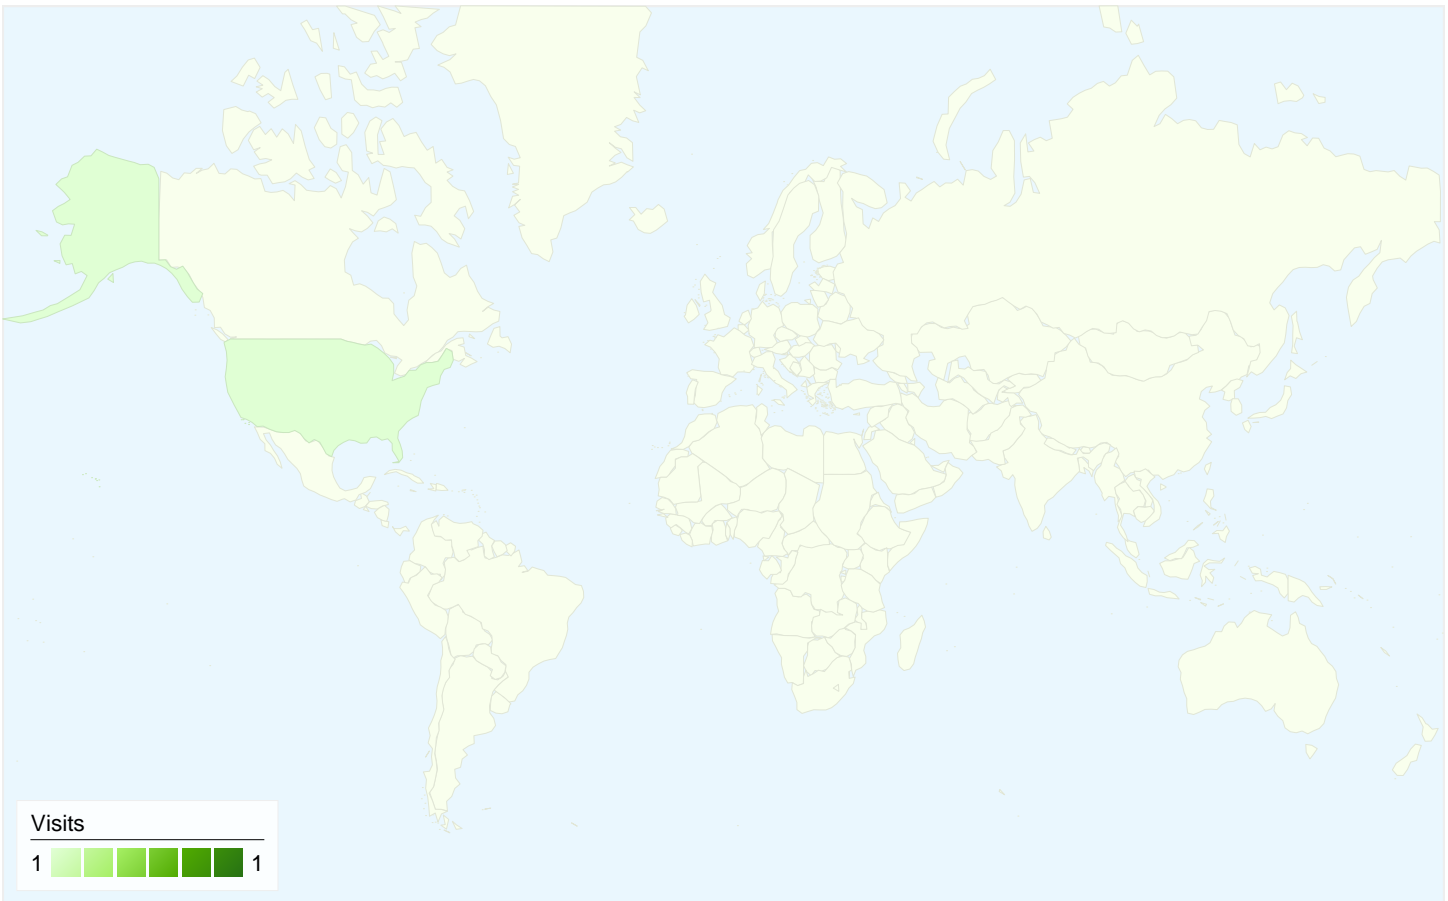

1 visits came from 1 countries/territories

Site Usage

Visits 1 % of Site Total: 100.00%	Pages/Visit 8.00 Site Avg: 8.00 (0.00%)	Avg. Time on Site 00:01:31 Site Avg: 00:01:31 (0.00%)	% New Visits 100.00% Site Avg: 100.00% (0.00%)	Bounce Rate 0.00% Site Avg: 0.00% (0.00%)	
Country/Territory	Visits	Pages/Visit	Avg. Time on Site	% New Visits	Bounce Rate
United States	1	8.00	00:01:31	100.00%	0.00%

1 - 1 of 1