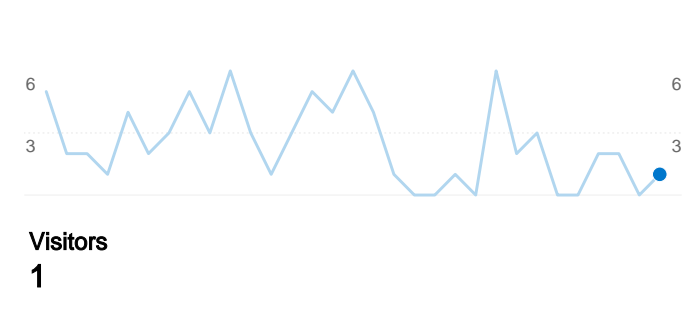

## Site Usage

 **1 Visits**

 **8 Pageviews**

 **8.00 Pages/Visit**

 **0.00% Bounce Rate**

 **00:01:31 Avg. Time on Site**

 **100.00% % New Visits**

## Visitors Overview