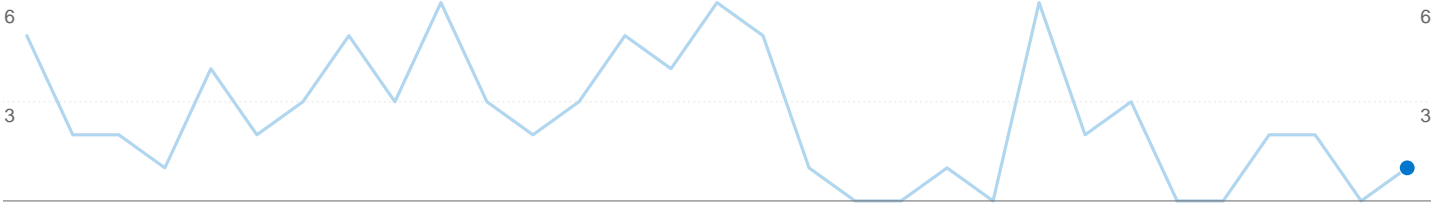

## Entrance Sources: /

Source	Pageviews	% visits
There is no data for this view.		

## 1 people visited this site

 **1** Visits

 **1** Absolute Unique Visitors

 **8** Pageviews

 **8.00** Average Pageviews

 **00:01:31** Time on Site

 **0.00%** Bounce Rate

 **100.00%** New Visits

## Technical Profile

Browser	Visits	% visits	Connection Speed	Visits	% visits
Internet Explorer	1	100.00%	Cable	1	100.00%

All traffic sources sent a total of 1 visits

100.00% Direct Traffic

0.00% Referring Sites