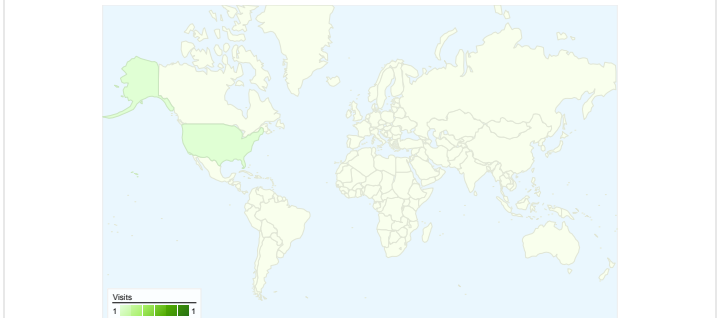

## Site Usage

 **1 Visits**

 **8 Pageviews**

 **8.00 Pages/Visit**

 **0.00% Bounce Rate**

 **00:01:31 Avg. Time on Site**

 **100.00% % New Visits**

## Visitors Overview

## Traffic Sources Overview

## 1 visits came from 1 countries/territories

Site Usage

<b>Visits</b> <b>1</b> % of Site Total: 100.00%	<b>Pages/Visit</b> <b>8.00</b> Site Avg: 8.00 (0.00%)	<b>Avg. Time on Site</b> <b>00:01:31</b> Site Avg: 00:01:31 (0.00%)	<b>% New Visits</b> <b>100.00%</b> Site Avg: 100.00% (0.00%)	<b>Bounce Rate</b> <b>0.00%</b> Site Avg: 0.00% (0.00%)	
Country/Territory	Visits	Pages/Visit	Avg. Time on Site	% New Visits	Bounce Rate
United States	1	8.00	00:01:31	100.00%	0.00%