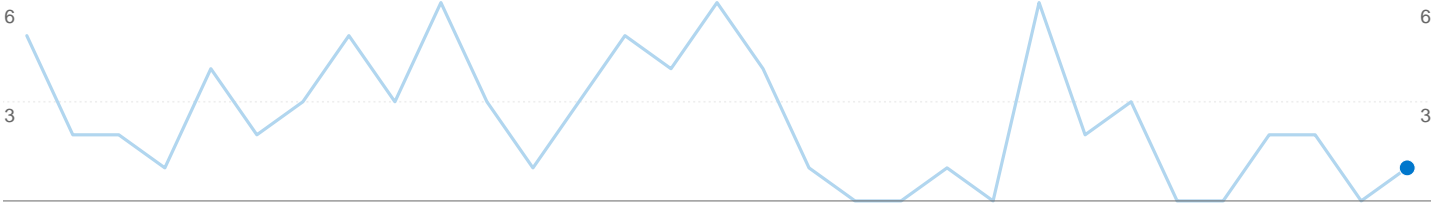

## Traffic Sources Overview

## Content Overview

Pages	Pageviews	% Pageviews
/sqa/	3	37.50%
/sqa/search.htm	2	25.00%
/sqa/searchresult.cfm	2	25.00%
/sqa/stat.cfm	1	12.50%

## Goals Overview

## Entrance Sources: /

Source	Pageviews	% visits
There is no data for this view.		