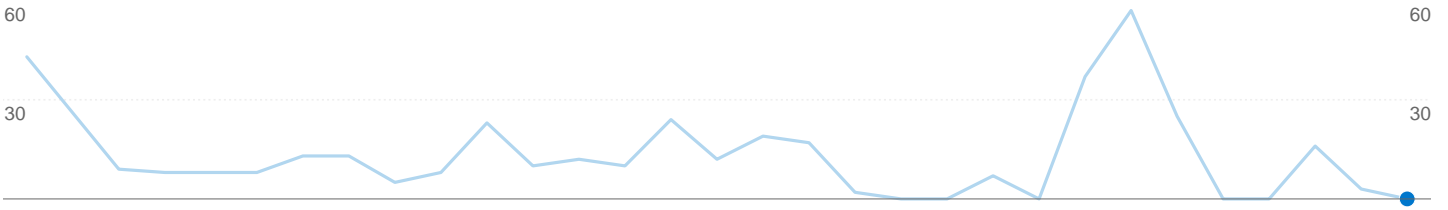

Pages on this site were viewed a total of 0 times

0 Pageviews

0 Unique Views

0.00% Bounce Rate

Top Content

Pages	Pageviews	% Pageviews
There is no data for this view.