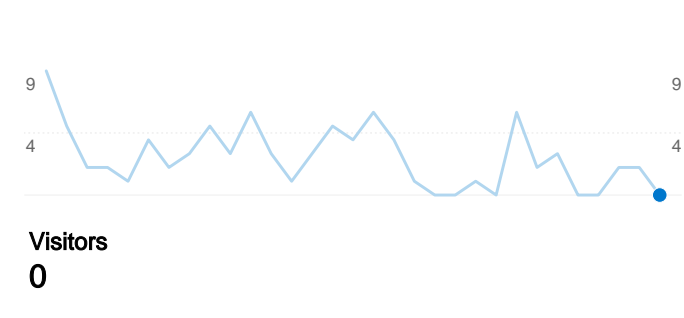

## Site Usage

**0 Visits**

**0.00% Bounce Rate**

**0 Pageviews**

**00:00:00 Avg. Time on Site**

**0.00 Pages/Visit**

**0.00% % New Visits**

## Visitors Overview

## Traffic Sources Overview