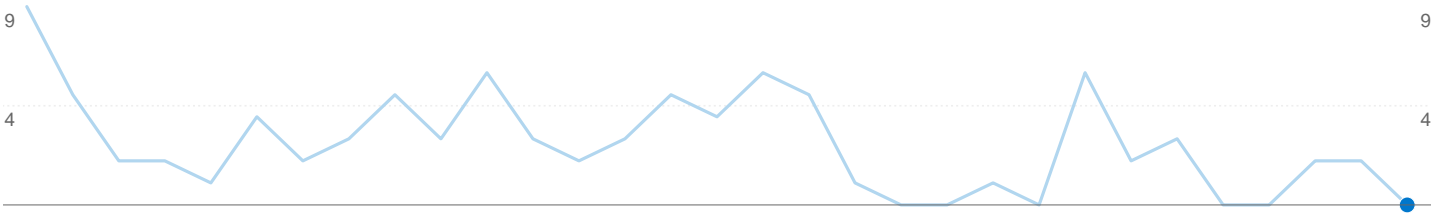

## 0 people visited this site

 0 Visits

 0 Absolute Unique Visitors

 0 Pageviews

 0.00 Average Pageviews

 00:00:00 Time on Site

 0.00% Bounce Rate

 0.00% New Visits

## Technical Profile

Browser	Visits	% visits	Connection Speed	Visits	% visits
There is no data for this view.			There is no data for this view.		

All traffic sources sent a total of 0 visits

 0.00% Direct Traffic