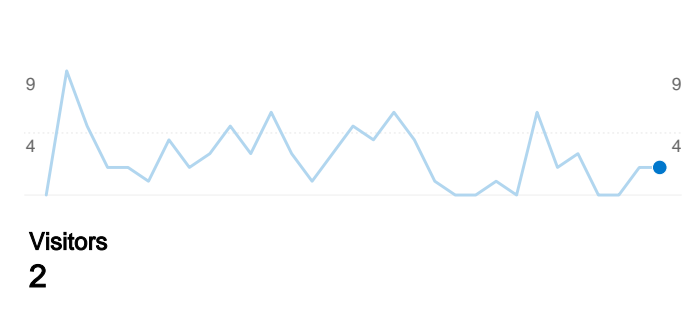

## Site Usage

**2 Visits**

**50.00% Bounce Rate**

**3 Pageviews**

**00:00:05 Avg. Time on Site**

**1.50 Pages/Visit**

**100.00% % New Visits**

## Visitors Overview