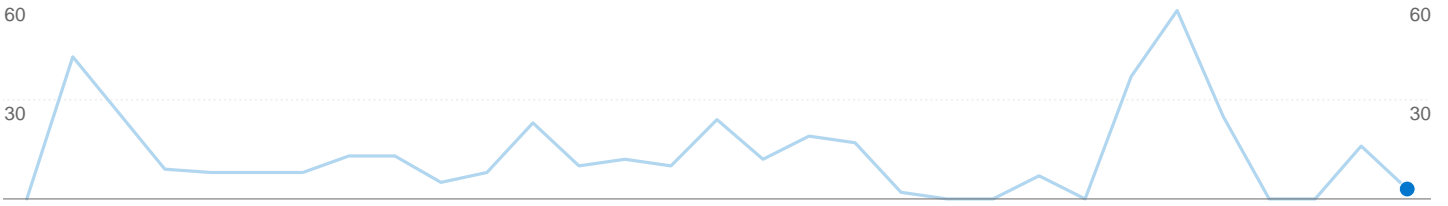

Pages on this site were viewed a total of 3 times

3 Pageviews

3 Unique Views

50.00% Bounce Rate

Top Content

Pages	Pageviews	% Pageviews
/sqa/disclaimer.htm	2	66.67%
/sqa/search.htm	1	33.33%