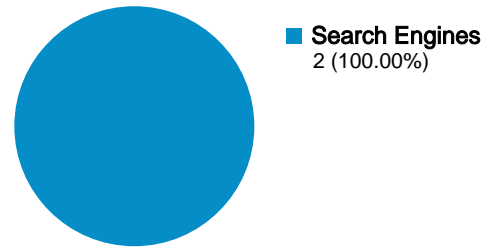

## 2 people visited this site

 **2 Visits**

 **2 Absolute Unique Visitors**

 **3 Pageviews**

 **1.50 Average Pageviews**

 **00:00:05 Time on Site**

 **50.00% Bounce Rate**

 **100.00% New Visits**

## Technical Profile

Browser	Visits	% visits	Connection Speed	Visits	% visits
Internet Explorer	2	100.00%	T1	2	100.00%

All traffic sources sent a total of 2 visits

- 0.00% Direct Traffic
- 0.00% Referring Sites
- 100.00% Search Engines