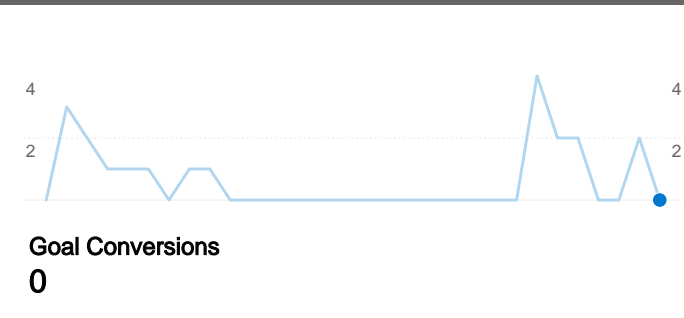

Goals Overview