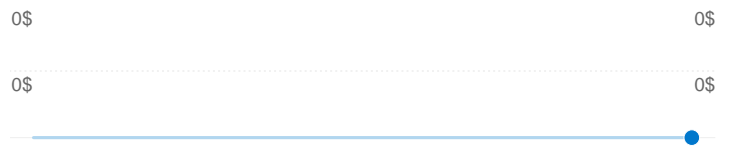

Goal Conversion Rate
0.00%

Total Goal Value