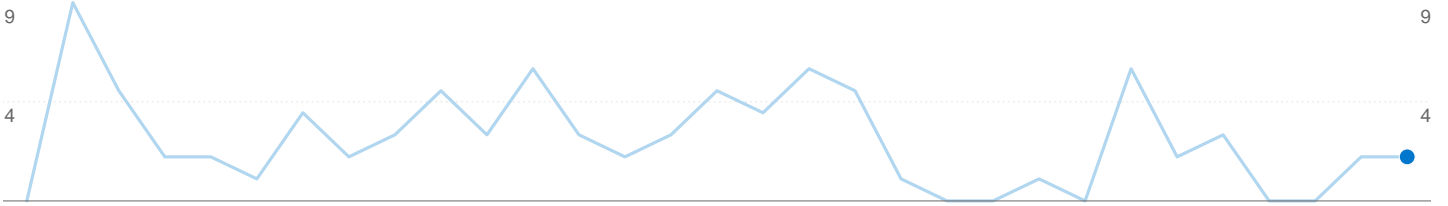

## 2 people visited this site

 **2 Visits**

 **2 Absolute Unique Visitors**

 **3 Pageviews**

 **1.50 Average Pageviews**

 **00:00:05 Time on Site**

 **50.00% Bounce Rate**

 **100.00% New Visits**

## Technical Profile

Browser	Visits	% visits	Connection Speed	Visits	% visits
Internet Explorer	2	100.00%	T1	2	100.00%

All traffic sources sent a total of 2 visits

- 0.00% Direct Traffic
- 0.00% Referring Sites
- 100.00% Search Engines