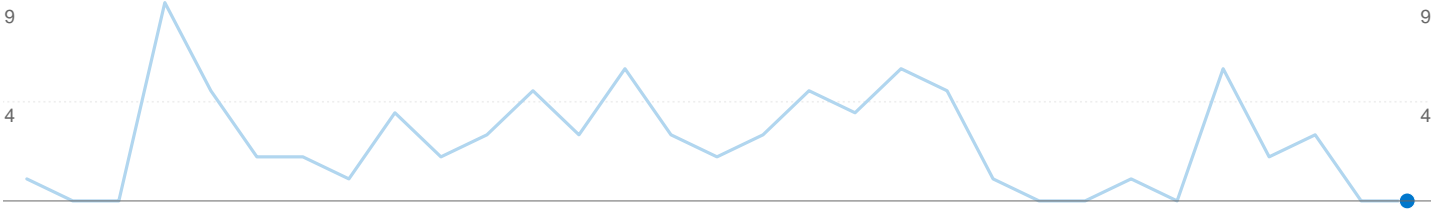

## 0 people visited this site

 0 Visits

 0 Absolute Unique Visitors

 0 Pageviews

 0.00 Average Pageviews

 00:00:00 Time on Site

 0.00% Bounce Rate

 0.00% New Visits

## Technical Profile

Browser	Visits	% visits	Connection Speed	Visits	% visits
There is no data for this view.			There is no data for this view.		

All traffic sources sent a total of 0 visits

 0.00% Direct Traffic

## Top Traffic Sources

Sources	Visits	% visits
There is no data for this view.		

Keywords	Visits	% visits
There is no data for this view.		

**Visitors completed 0 goal conversions**

 0 conversions, Goal 1: Search performed