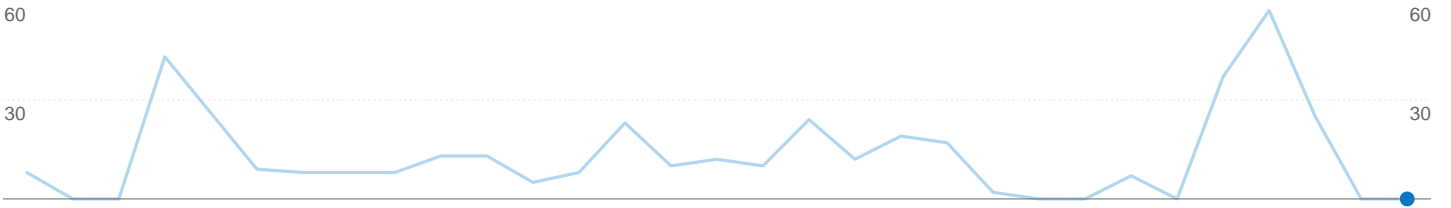

## Top Traffic Sources

Sources	Visits	% visits
There is no data for this view.		

Keywords	Visits	% visits
There is no data for this view.		

**Visitors completed 0 goal conversions**

 0 conversions, Goal 1: Search performed

## Goal Performance

Goal Conversion Rate

Goal Conversion Rate  
0.00%

Total Goal Value

Total Goal Value  
0\$

## 0 visits came from 0 countries/territories

Site Usage

<b>Visits</b> <b>0</b> % of Site Total: 0.00%	<b>Pages/Visit</b> <b>0.00</b> Site Avg: 0.00 (0.00%)	<b>Avg. Time on Site</b> <b>00:00:00</b> Site Avg: 00:00:00 (0.00%)	<b>% New Visits</b> <b>0.00%</b> Site Avg: 0.00% (0.00%)	<b>Bounce Rate</b> <b>0.00%</b> Site Avg: 0.00% (0.00%)	
Country/Territory	Visits	Pages/Visit	Avg. Time on Site	% New Visits	Bounce Rate
There is no data for this view.					
1 - 0 of 0					