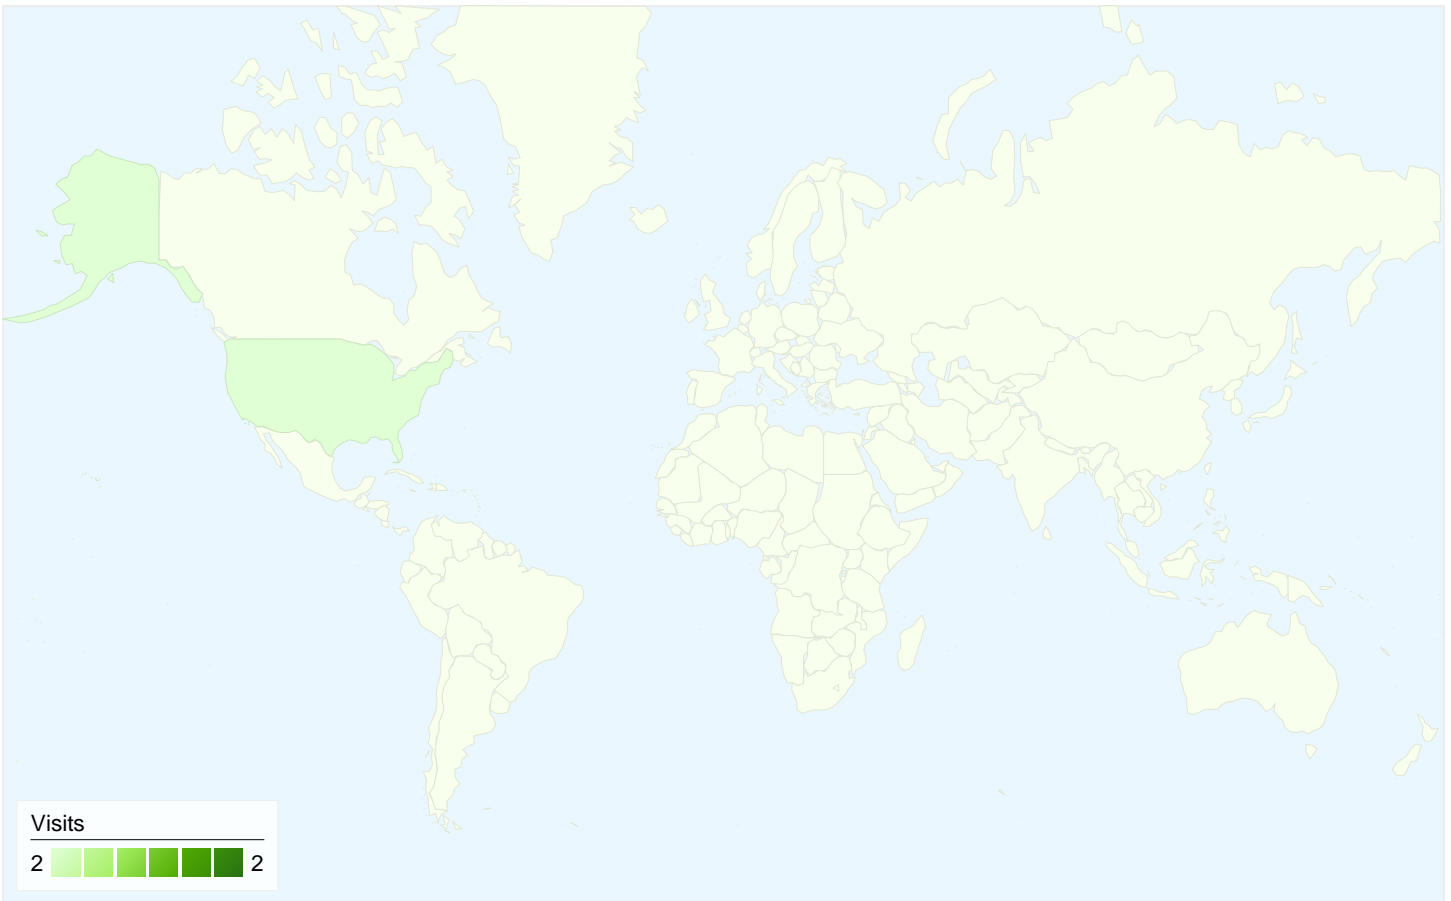

 **00:04:31 Time on Site**

 **0.00% Bounce Rate**

 **100.00% New Visits**

Technical Profile

Browser	Visits	% visits	Connection Speed	Visits	% visits
Internet Explorer	2	100.00%	Unknown	2	100.00%

All traffic sources sent a total of 2 visits

2 visits came from 1 countries/territories

Site Usage

Visits 2 % of Site Total: 100.00%	Pages/Visit 28.50 Site Avg: 28.50 (0.00%)	Avg. Time on Site 00:04:31 Site Avg: 00:04:31 (0.00%)	% New Visits 100.00% Site Avg: 100.00% (0.00%)	Bounce Rate 0.00% Site Avg: 0.00% (0.00%)	
Country/Territory	Visits	Pages/Visit	Avg. Time on Site	% New Visits	Bounce Rate
United States	2	28.50	00:04:31	100.00%	0.00%