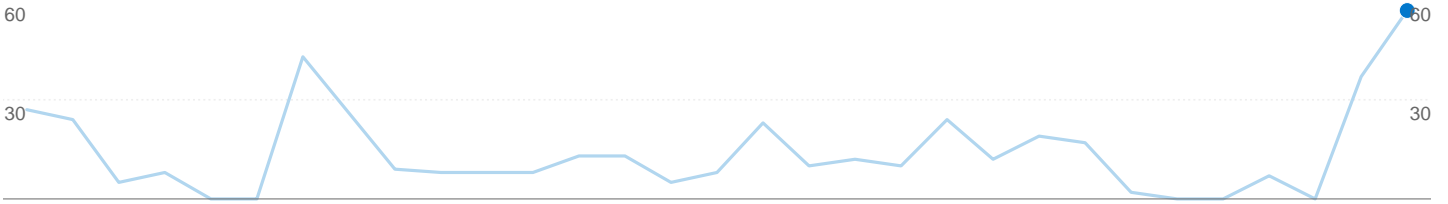

 **00:04:31 Time on Site**

 **0.00% Bounce Rate**

 **100.00% New Visits**

Technical Profile

Browser	Visits	% visits	Connection Speed	Visits	% visits
Internet Explorer	2	100.00%	Unknown	2	100.00%

All traffic sources sent a total of 2 visits

2 visits came from 1 countries/territories

Site Usage

Visits 2 % of Site Total: 100.00%	Pages/Visit 28.50 Site Avg: 28.50 (0.00%)	Avg. Time on Site 00:04:31 Site Avg: 00:04:31 (0.00%)	% New Visits 100.00% Site Avg: 100.00% (0.00%)	Bounce Rate 0.00% Site Avg: 0.00% (0.00%)	
Country/Territory	Visits	Pages/Visit	Avg. Time on Site	% New Visits	Bounce Rate
United States	2	28.50	00:04:31	100.00%	0.00%