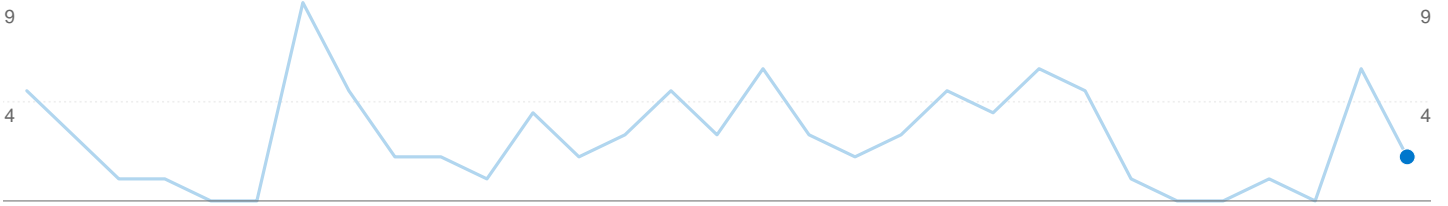

Site Usage

2 Visits

0.00% Bounce Rate

57 Pageviews

00:04:31 Avg. Time on Site

28.50 Pages/Visit

100.00% % New Visits

Visitors Overview

Goals Overview

Entrance Sources: /

Source	Pageviews	% visits
There is no data for this view.		

2 people visited this site

 **2 Visits**

 **2 Absolute Unique Visitors**

 **57 Pageviews**

 **28.50 Average Pageviews**

 **00:04:31 Time on Site**

 **0.00% Bounce Rate**

 **100.00% New Visits**

Technical Profile

Browser	Visits	% visits	Connection Speed	Visits	% visits
Internet Explorer	2	100.00%	Unknown	2	100.00%

All traffic sources sent a total of 2 visits