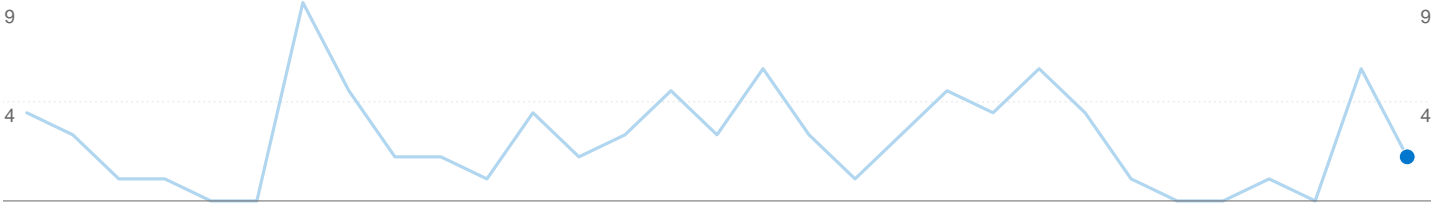

Site Usage

2 Visits

0.00% Bounce Rate

57 Pageviews

00:04:31 Avg. Time on Site

28.50 Pages/Visit

100.00% % New Visits

Visitors Overview

Goals Overview

Entrance Sources: /

Source	Pageviews	% visits
There is no data for this view.		

2 people visited this site

 **2 Visits**

 **2 Absolute Unique Visitors**

 **57 Pageviews**

 **28.50 Average Pageviews**