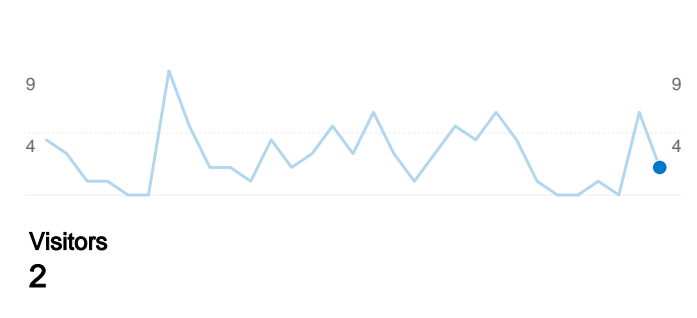

Site Usage

2 Visits

0.00% Bounce Rate

57 Pageviews

00:04:31 Avg. Time on Site

28.50 Pages/Visit

100.00% % New Visits

Visitors Overview

Goals Overview

Entrance Sources: /

Source	Pageviews	% visits
There is no data for this view.		

2 people visited this site

 **2 Visits**

 **2 Absolute Unique Visitors**

 **57 Pageviews**

 **28.50 Average Pageviews**

2 visits came from 1 countries/territories

Site Usage

Visits 2 % of Site Total: 100.00%	Pages/Visit 28.50 Site Avg: 28.50 (0.00%)	Avg. Time on Site 00:04:31 Site Avg: 00:04:31 (0.00%)	% New Visits 100.00% Site Avg: 100.00% (0.00%)	Bounce Rate 0.00% Site Avg: 0.00% (0.00%)	
Country/Territory	Visits	Pages/Visit	Avg. Time on Site	% New Visits	Bounce Rate
United States	2	28.50	00:04:31	100.00%	0.00%