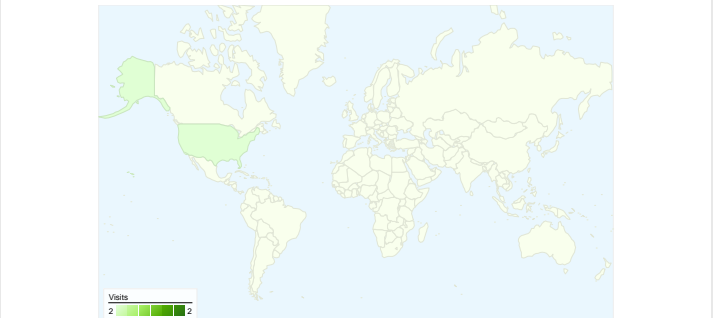

Map Overlay world