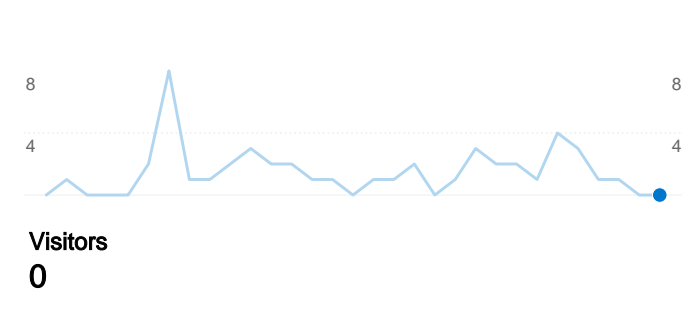

Site Usage

0 Visits

0.00% Bounce Rate

0 Pageviews

00:00:00 Avg. Time on Site

0.00 Pages/Visit

0.00% % New Visits

Visitors Overview

0 people visited this site

 0 Visits

 0 Absolute Unique Visitors

 0 Pageviews

 0.00 Average Pageviews

 00:00:00 Time on Site

 0.00% Bounce Rate

 0.00% New Visits