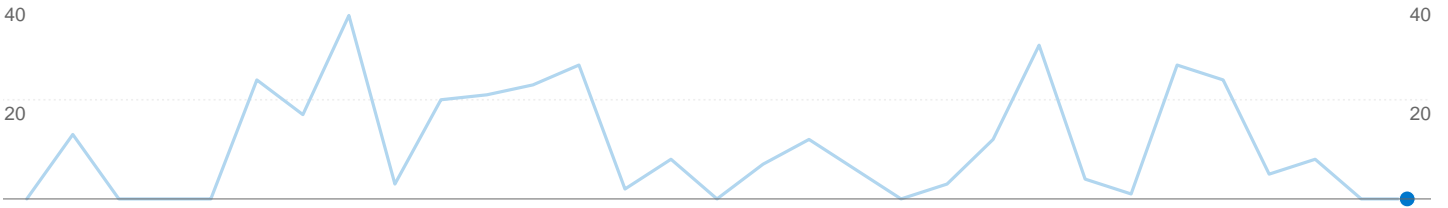

 0.00% Referring Sites

 0.00% Search Engines

Top Traffic Sources

Sources	Visits	% visits	Keywords	Visits	% visits
There is no data for this view.			There is no data for this view.		

Visitors completed 0 goal conversions

 0 conversions, Goal 1: Search performed

Goal Performance

Goal Conversion Rate

Goal Conversion Rate
0.00%

Total Goal Value

Total Goal Value
0\$

0 visits came from 0 countries/territories

Site Usage

Visits 0 % of Site Total: 0.00%	Pages/Visit 0.00 Site Avg: 0.00 (0.00%)	Avg. Time on Site 00:00:00 Site Avg: 00:00:00 (0.00%)	% New Visits 0.00% Site Avg: 0.00% (0.00%)	Bounce Rate 0.00% Site Avg: 0.00% (0.00%)	
Country/Territory	Visits	Pages/Visit	Avg. Time on Site	% New Visits	Bounce Rate
There is no data for this view.					
1 - 0 of 0					

Pages on this site were viewed a total of 0 times

 0 Pageviews

 0 Unique Views

 0.00% Bounce Rate

Top Content

Pages	Pageviews	% Pageviews
There is no data for this view.		

Entrance Sources:

Nov 4, 2007 - Nov 4, 2007