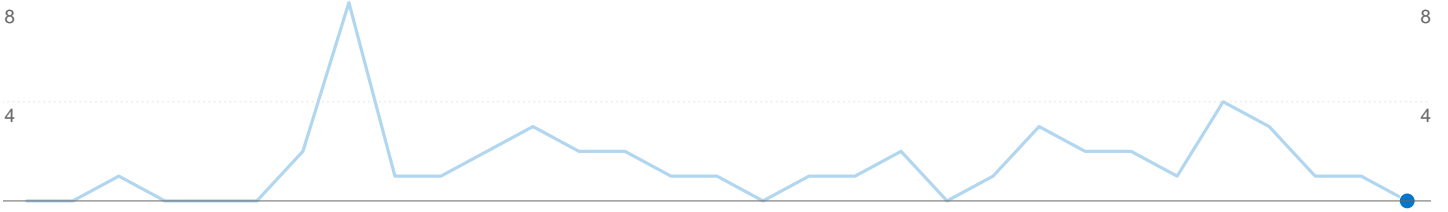

Site Usage

0 Visits

0.00% Bounce Rate

0 Pageviews

00:00:00 Avg. Time on Site

0.00 Pages/Visit

0.00% % New Visits

Visitors Overview

0 people visited this site

 0 Visits

 0 Absolute Unique Visitors

 0 Pageviews

 0.00 Average Pageviews

 00:00:00 Time on Site

 0.00% Bounce Rate

 0.00% New Visits

Technical Profile

Browser	Visits	% visits	Connection Speed	Visits	% visits
There is no data for this view.			There is no data for this view.		

All traffic sources sent a total of 0 visits

 0.00% Direct Traffic