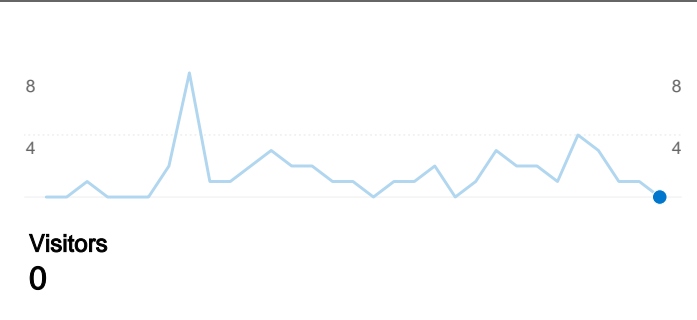

Site Usage

0 Visits

0.00% Bounce Rate

0 Pageviews

00:00:00 Avg. Time on Site

0.00 Pages/Visit

0.00% % New Visits

Visitors Overview

0 people visited this site

 0 Visits

 0 Absolute Unique Visitors

 0 Pageviews

 0.00 Average Pageviews

 00:00:00 Time on Site

 0.00% Bounce Rate

 0.00% New Visits