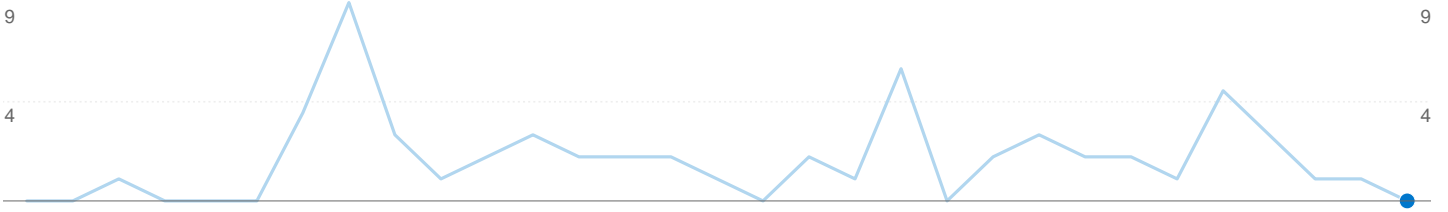

0 people visited this site

 0 Visits

 0 Absolute Unique Visitors

 0 Pageviews

 0.00 Average Pageviews

 00:00:00 Time on Site

 0.00% Bounce Rate

 0.00% New Visits

Technical Profile

Browser	Visits	% visits	Connection Speed	Visits	% visits
There is no data for this view.			There is no data for this view.		

All traffic sources sent a total of 0 visits

 0.00% Direct Traffic

 0.00% Referring Sites

 0.00% Search Engines

Top Traffic Sources

Sources	Visits	% visits	Keywords	Visits	% visits
There is no data for this view.			There is no data for this view.		

Visitors completed 0 goal conversions