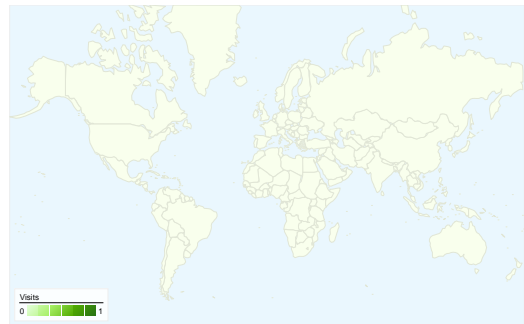

Site Usage

0 Visits

0.00% Bounce Rate

0 Pageviews

00:00:00 Avg. Time on Site

0.00 Pages/Visit

0.00% % New Visits

Visitors Overview

Map Overlay world

Traffic Sources Overview

Content Overview

Pages	Pageviews	% Pageviews
There is no data for this view.		

Entrance Sources: /

Source	Pageviews	% visits
There is no data for this view.		

Goals Overview