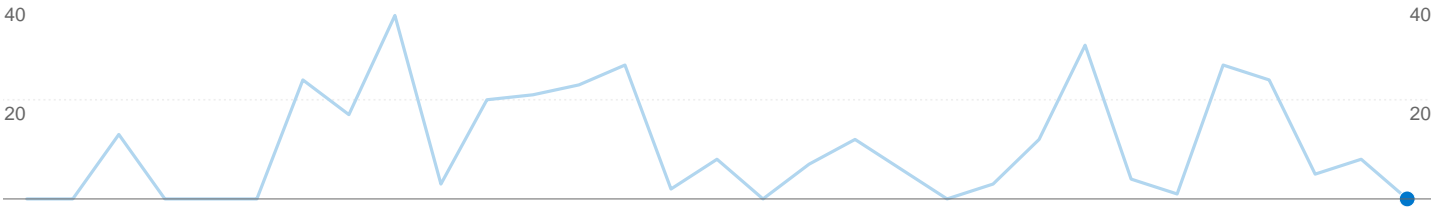

 0.00% Referring Sites

 0.00% Search Engines

Top Traffic Sources

Sources	Visits	% visits	Keywords	Visits	% visits
There is no data for this view.			There is no data for this view.		

Visitors completed 0 goal conversions

0 conversions, Goal 1: Search performed

Goal Performance

Goal Conversion Rate

Goal Conversion Rate
0.00%

Total Goal Value

Total Goal Value
0\$

0 visits came from 0 countries/territories

Site Usage

Visits 0 % of Site Total: 0.00%	Pages/Visit 0.00 Site Avg: 0.00 (0.00%)	Avg. Time on Site 00:00:00 Site Avg: 00:00:00 (0.00%)	% New Visits 0.00% Site Avg: 0.00% (0.00%)	Bounce Rate 0.00% Site Avg: 0.00% (0.00%)	
Country/Territory	Visits	Pages/Visit	Avg. Time on Site	% New Visits	Bounce Rate
There is no data for this view.					
1 - 0 of 0					

Pages on this site were viewed a total of 0 times

 0 Pageviews

 0 Unique Views

 0.00% Bounce Rate

Top Content

Pages	Pageviews	% Pageviews
There is no data for this view.		

Entrance Sources:

Nov 3, 2007 - Nov 3, 2007