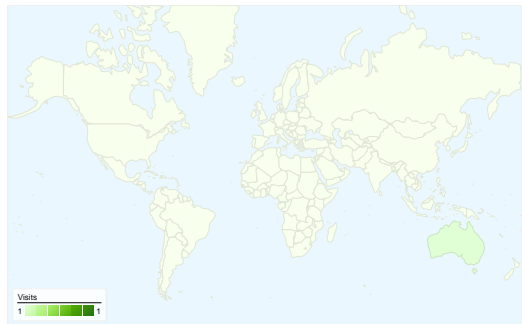

Site Usage

1 Visits

0.00% Bounce Rate

8 Pageviews

00:01:56 Avg. Time on Site

8.00 Pages/Visit

100.00% % New Visits

Visitors Overview

Map Overlay world

Traffic Sources Overview

Content Overview

Pages	Pageviews	% Pageviews
/sqa/search.htm	3	37.50%
/sqa/searchresult.cfm	3	37.50%
/sqa/	1	12.50%
/sqa/recent.cfm	1	12.50%

Entrance Sources: /

Source	Pageviews	% visits
There is no data for this view.		