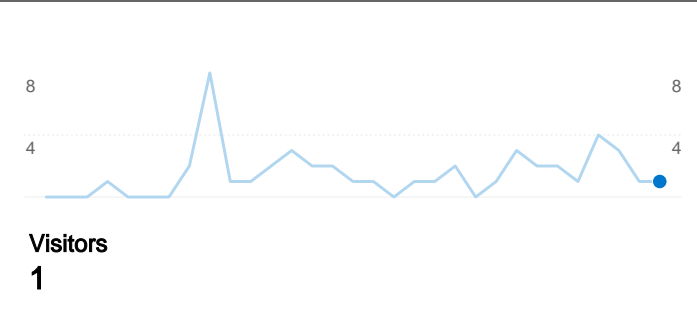

Site Usage

1 Visits

0.00% Bounce Rate

8 Pageviews

00:01:56 Avg. Time on Site

8.00 Pages/Visit

100.00% % New Visits

Visitors Overview

Goals Overview

1 people visited this site

 **1** Visits

 **1** Absolute Unique Visitors

 **8** Pageviews

 **8.00** Average Pageviews

 **00:01:56** Time on Site

 **0.00%** Bounce Rate