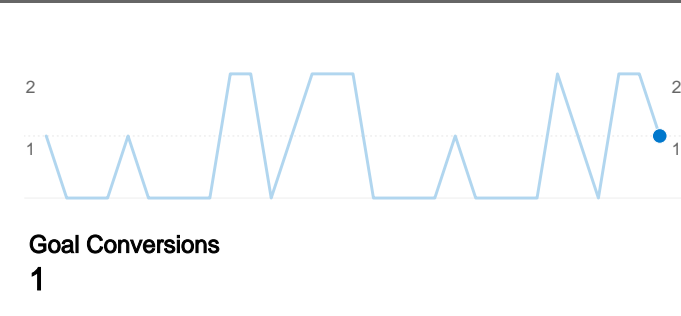

Site Usage

 **1 Visits**

 **0.00% Bounce Rate**

 **5 Pageviews**

 **00:01:14 Avg. Time on Site**

 **5.00 Pages/Visit**

 **100.00% % New Visits**

Visitors Overview

Map Overlay world

Traffic Sources Overview

Content Overview

Pages	Pageviews	% Pageviews
/sqa/search.htm	2	40.00%
/sqa/	2	40.00%
/sqa/searchresult.cfm	1	20.00%

Entrance Sources: /

Source	Pageviews	% visits
There is no data for this view.		

Goals Overview

1 people visited this site

 **1** Visits

 **1** Absolute Unique Visitors

 **5** Pageviews

 **5.00** Average Pageviews

 **00:01:14** Time on Site

 **0.00%** Bounce Rate