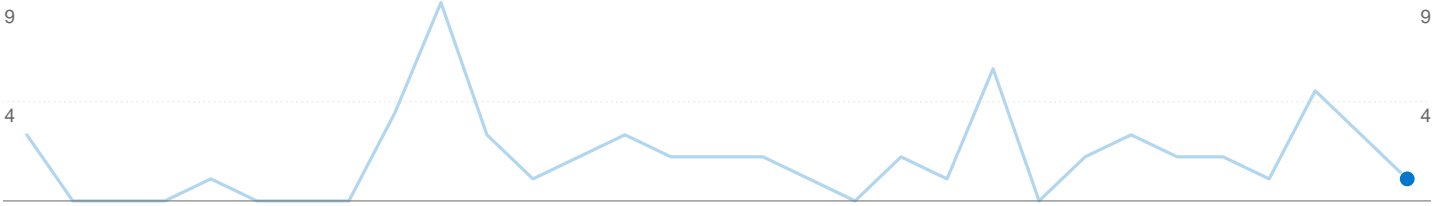

Site Usage

 **1 Visits**

 **0.00% Bounce Rate**

 **5 Pageviews**

 **00:01:14 Avg. Time on Site**

 **5.00 Pages/Visit**

 **100.00% % New Visits**

Visitors Overview

Goals Overview

1 people visited this site

 **1** Visits

 **1** Absolute Unique Visitors

 **5** Pageviews

 **5.00** Average Pageviews

 **00:01:14** Time on Site

 **0.00%** Bounce Rate

 **100.00%** New Visits

Technical Profile

Browser	Visits	% visits	Connection Speed	Visits	% visits
Internet Explorer	1	100.00%	Cable	1	100.00%

All traffic sources sent a total of 1 visits

- 0.00% Direct Traffic
- 0.00% Referring Sites
- 0.00% Search Engines