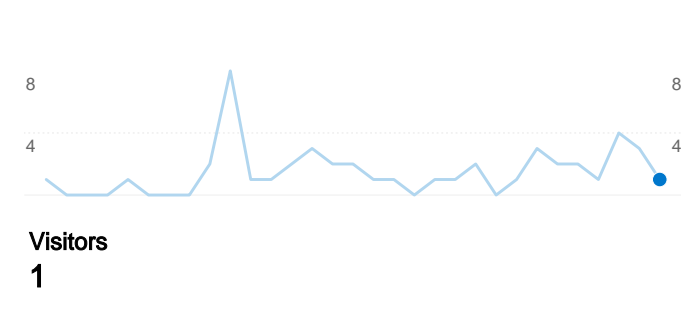

Site Usage

 **1 Visits**

 **0.00% Bounce Rate**

 **5 Pageviews**

 **00:01:14 Avg. Time on Site**

 **5.00 Pages/Visit**

 **100.00% % New Visits**

Visitors Overview