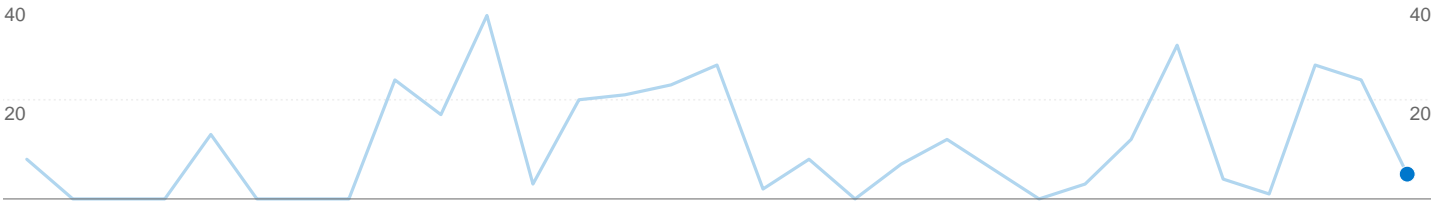

Goal Performance

Goal Conversion Rate

Goal Conversion Rate
100.00%

Total Goal Value

Total Goal Value
0\$

1 visits came from 1 countries/territories

Site Usage

Visits 1 % of Site Total: 100.00%	Pages/Visit 5.00 Site Avg: 5.00 (0.00%)	Avg. Time on Site 00:01:14 Site Avg: 00:01:14 (0.00%)	% New Visits 100.00% Site Avg: 100.00% (0.00%)	Bounce Rate 0.00% Site Avg: 0.00% (0.00%)	
Country/Territory	Visits	Pages/Visit	Avg. Time on Site	% New Visits	Bounce Rate
United States	1	5.00	00:01:14	100.00%	0.00%

1 - 1 of 1

Pages on this site were viewed a total of 5 times

 5 Pageviews

 3 Unique Views

 0.00% Bounce Rate

Top Content

Pages	Pageviews	% Pageviews
/sqa/search.htm	2	40.00%
/sqa/	2	40.00%
/sqa/searchresult.cfm	1	20.00%