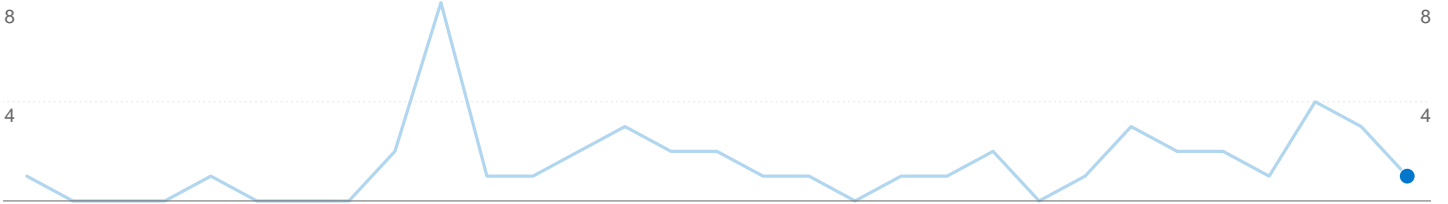

Site Usage

 **1 Visits**

 **0.00% Bounce Rate**

 **5 Pageviews**

 **00:01:14 Avg. Time on Site**

 **5.00 Pages/Visit**

 **100.00% % New Visits**

Visitors Overview

Goals Overview

1 people visited this site

 **1** Visits

 **1** Absolute Unique Visitors

 **5** Pageviews

 **5.00** Average Pageviews

 **00:01:14** Time on Site

 **0.00%** Bounce Rate