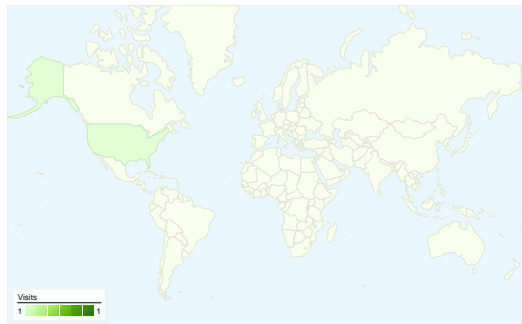

Site Usage

 **1 Visits**

 **0.00% Bounce Rate**

 **5 Pageviews**

 **00:01:14 Avg. Time on Site**

 **5.00 Pages/Visit**

 **100.00% % New Visits**

Visitors Overview

Map Overlay world

Traffic Sources Overview

Content Overview

Pages	Pageviews	% Pageviews
/sqa/search.htm	2	40.00%
/sqa/	2	40.00%
/sqa/searchresult.cfm	1	20.00%

Entrance Sources: /

Source	Pageviews	% visits
There is no data for this view.		