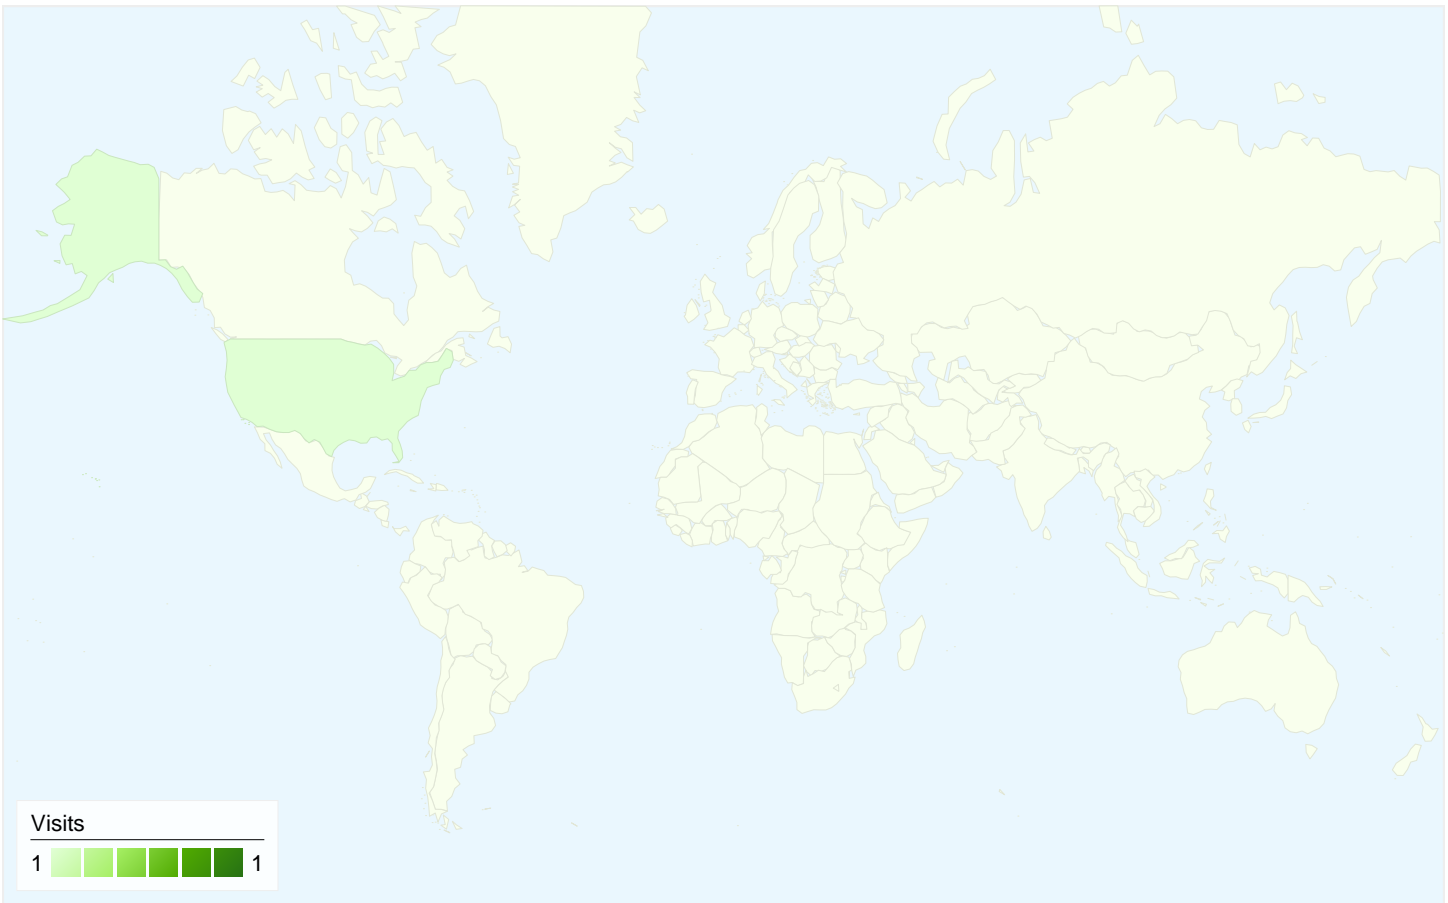

Goal Performance

Goal Conversion Rate

Goal Conversion Rate
100.00%

Total Goal Value

Total Goal Value
0\$

1 visits came from 1 countries/territories

Site Usage

Visits 1 % of Site Total: 100.00%	Pages/Visit 5.00 Site Avg: 5.00 (0.00%)	Avg. Time on Site 00:01:14 Site Avg: 00:01:14 (0.00%)	% New Visits 100.00% Site Avg: 100.00% (0.00%)	Bounce Rate 0.00% Site Avg: 0.00% (0.00%)	
Country/Territory	Visits	Pages/Visit	Avg. Time on Site	% New Visits	Bounce Rate
United States	1	5.00	00:01:14	100.00%	0.00%