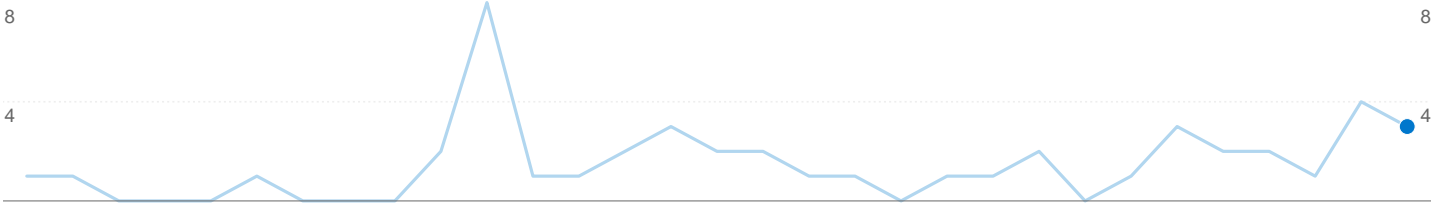

Site Usage

3 Visits

0.00% Bounce Rate

24 Pageviews

00:09:23 Avg. Time on Site

8.00 Pages/Visit

66.67% % New Visits

Visitors Overview

Goals Overview

Entrance Sources: /

Source	Pageviews	% visits
There is no data for this view.		

3 people visited this site

3 Visits

3 Absolute Unique Visitors

24 Pageviews

8.00 Average Pageviews