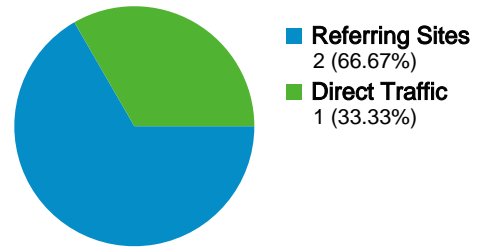

00:09:23 Time on Site

0.00% Bounce Rate

66.67% New Visits

Technical Profile

Browser	Visits	% visits	Connection Speed	Visits	% visits
Internet Explorer	2	66.67%	Cable	1	33.33%
Firefox	1	33.33%	Dialup	1	33.33%
			DSL	1	33.33%

All traffic sources sent a total of 3 visits

-  **33.33%** Direct Traffic
-  **66.67%** Referring Sites
-  **0.00%** Search Engines

Top Traffic Sources

Sources	Visits	% visits
(direct) ((none))	1	33.33%
blogs.usyd.edu.au (referral)	1	33.33%
blogs.wsj.com (referral)	1	33.33%