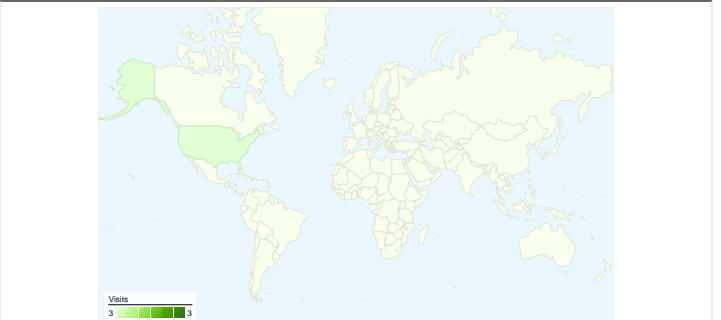

Map Overlay world