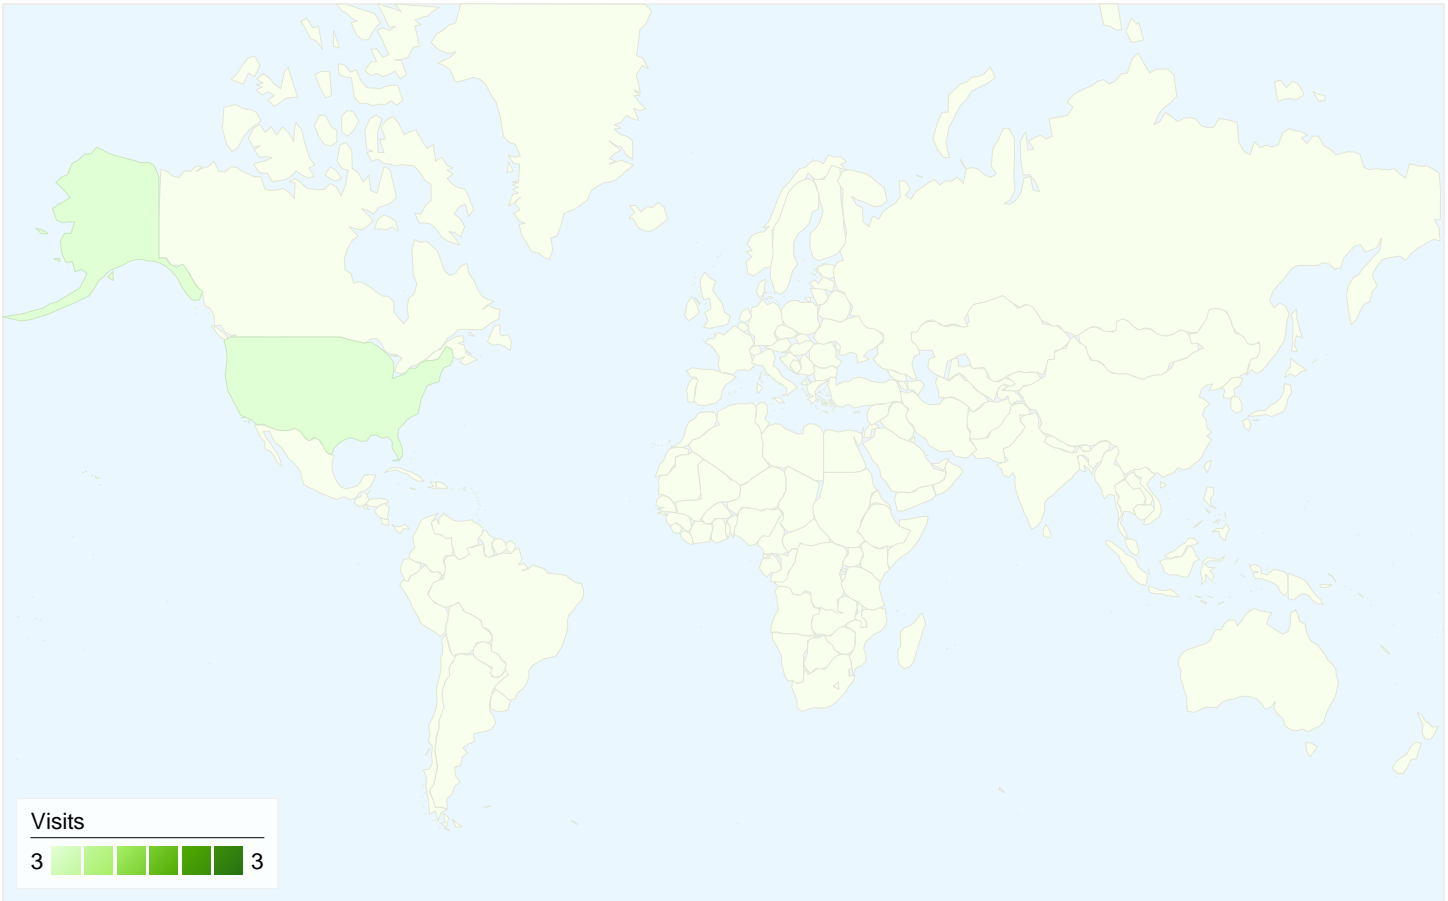

Keywords	Visits	% visits
There is no data for this view.		

Visitors completed 2 goal conversions

 2 conversions, Goal 1: Search performed

Goal Performance

Goal Conversion Rate

Goal Conversion Rate
66.67%

Total Goal Value

Total Goal Value
0\$

3 visits came from 1 countries/territories

Site Usage

Visits 3 % of Site Total: 100.00%	Pages/Visit 8.00 Site Avg: 8.00 (0.00%)	Avg. Time on Site 00:09:23 Site Avg: 00:09:23 (0.00%)	% New Visits 66.67% Site Avg: 66.67% (0.00%)	Bounce Rate 0.00% Site Avg: 0.00% (0.00%)	
Country/Territory	Visits	Pages/Visit	Avg. Time on Site	% New Visits	Bounce Rate
United States	3	8.00	00:09:23	66.67%	0.00%