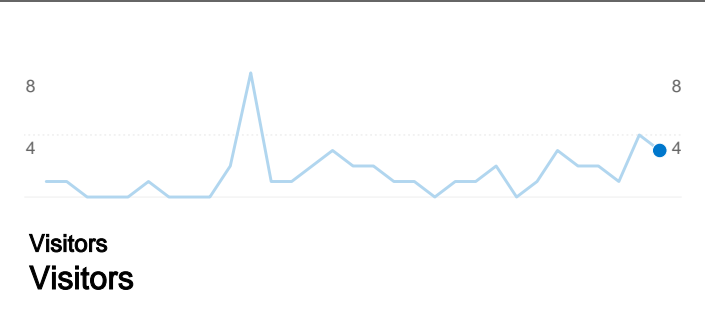

Site Usage

3 Visits

0.00% Bounce Rate

24 Pageviews

00:09:23 Avg. Time on Site

8.00 Pages/Visit

66.67% % New Visits

Visitors Overview

Goals Overview

Entrance Sources: /

Source	Pageviews	% visits
There is no data for this view.		

3 people visited this site

3 Visits

3 Absolute Unique Visitors

24 Pageviews

8.00 Average Pageviews

Total Goal Value
0\$

3 visits came from 1 countries/territories

Site Usage

Visits 3 % of Site Total: 100.00%	Pages/Visit 8.00 Site Avg: 8.00 (0.00%)	Avg. Time on Site 00:09:23 Site Avg: 00:09:23 (0.00%)	% New Visits 66.67% Site Avg: 66.67% (0.00%)	Bounce Rate 0.00% Site Avg: 0.00% (0.00%)	
Country/Territory	Visits	Pages/Visit	Avg. Time on Site	% New Visits	Bounce Rate
United States	3	8.00	00:09:23	66.67%	0.00%