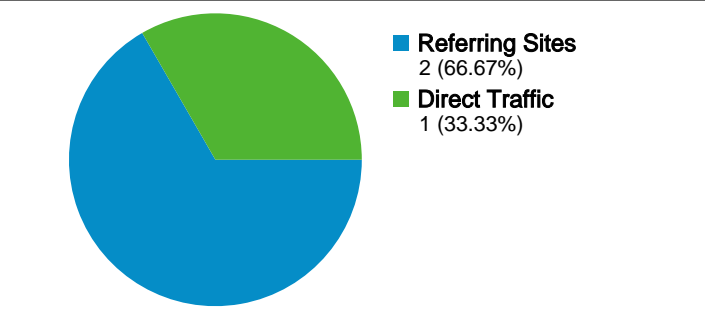

Traffic Sources Overview

Content Overview

Pages	Pageviews	% Pageviews
/sqa/search.htm	8	33.33%
/sqa/	7	29.17%
/sqa/searchresult.cfm	5	20.83%
/sqa/recent.cfm	2	8.33%
/sqa/index.htm	2	8.33%