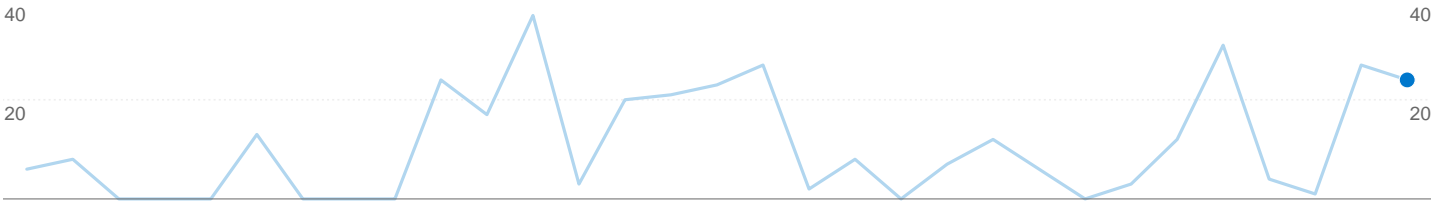

Keywords	Visits	% visits
There is no data for this view.		

Visitors completed 2 goal conversions

 2 conversions, Goal 1: Search performed

Goal Performance

Goal Conversion Rate

Goal Conversion Rate
66.67%

Total Goal Value

Total Goal Value
0\$

3 visits came from 1 countries/territories

Site Usage

Visits 3 % of Site Total: 100.00%	Pages/Visit 8.00 Site Avg: 8.00 (0.00%)	Avg. Time on Site 00:09:23 Site Avg: 00:09:23 (0.00%)	% New Visits 66.67% Site Avg: 66.67% (0.00%)	Bounce Rate 0.00% Site Avg: 0.00% (0.00%)	
Country/Territory	Visits	Pages/Visit	Avg. Time on Site	% New Visits	Bounce Rate
United States	3	8.00	00:09:23	66.67%	0.00%

1 - 1 of 1

Pages on this site were viewed a total of 24 times

 **24 Pageviews**

 **10 Unique Views**

 **0.00% Bounce Rate**

Top Content

Pages	Pageviews	% Pageviews
/sqa/search.htm	8	33.33%
/sqa/	7	29.17%
/sqa/searchresult.cfm	5	20.83%
/sqa/recent.cfm	2	8.33%
/sqa/index.htm	2	8.33%

Entrance Sources:

Oct 31, 2007 - Oct 31, 2007

This page was viewed 0 times via 0 sources

Content Performance

Pageviews 0 % of Site Total: 0.00%	Unique Pageviews 0 % of Site Total: 0.00%	Time on Page 00:00:00 Site Avg: 00:01:21 (- 100.00%)	Bounce Rate 0.00% Site Avg: 0.00% (0.00%)	% Exit 0.00% Site Avg: 12.50% (-100.00%)	\$ Index 0\$ Site Avg: 0\$ (0.00%)		
Source		Pageviews	Unique Pageviews	Time on Page	Bounce Rate	% Exit	\$ Index
There is no data for this view.							
							1 - 0 of 0