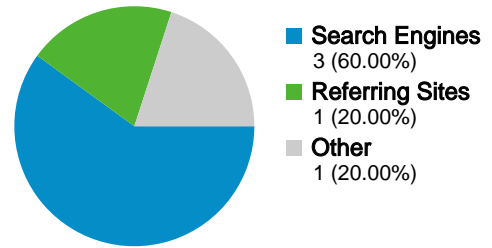

00:03:47 Time on Site

40.00% Bounce Rate

80.00% New Visits

Technical Profile

Browser	Visits	% visits	Connection Speed	Visits	% visits
Internet Explorer	3	60.00%	Unknown	3	60.00%
Firefox	1	20.00%	Cable	1	20.00%
Opera	1	20.00%	T1	1	20.00%

All traffic sources sent a total of 5 visits

-  0.00% Direct Traffic
-  20.00% Referring Sites
-  60.00% Search Engines

Top Traffic Sources

Sources	Visits	% visits	Keywords	Visits	% visits
google (organic)	3	60.00%	convert questionnaire from	1	33.33%
MailChimp (ResourceCenter)	1	20.00%	survey question archive	1	33.33%
customerthink.com (referral)	1	20.00%	survey question archive	1	33.33%