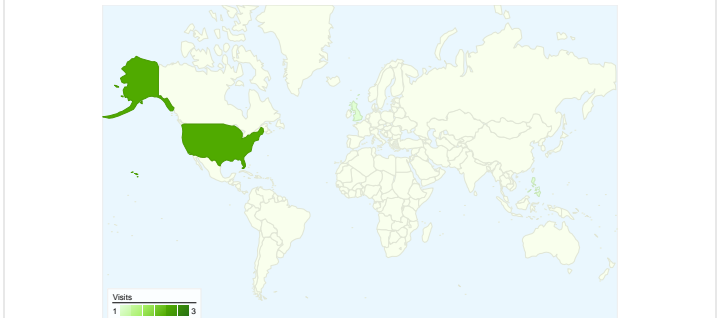

Map Overlay world