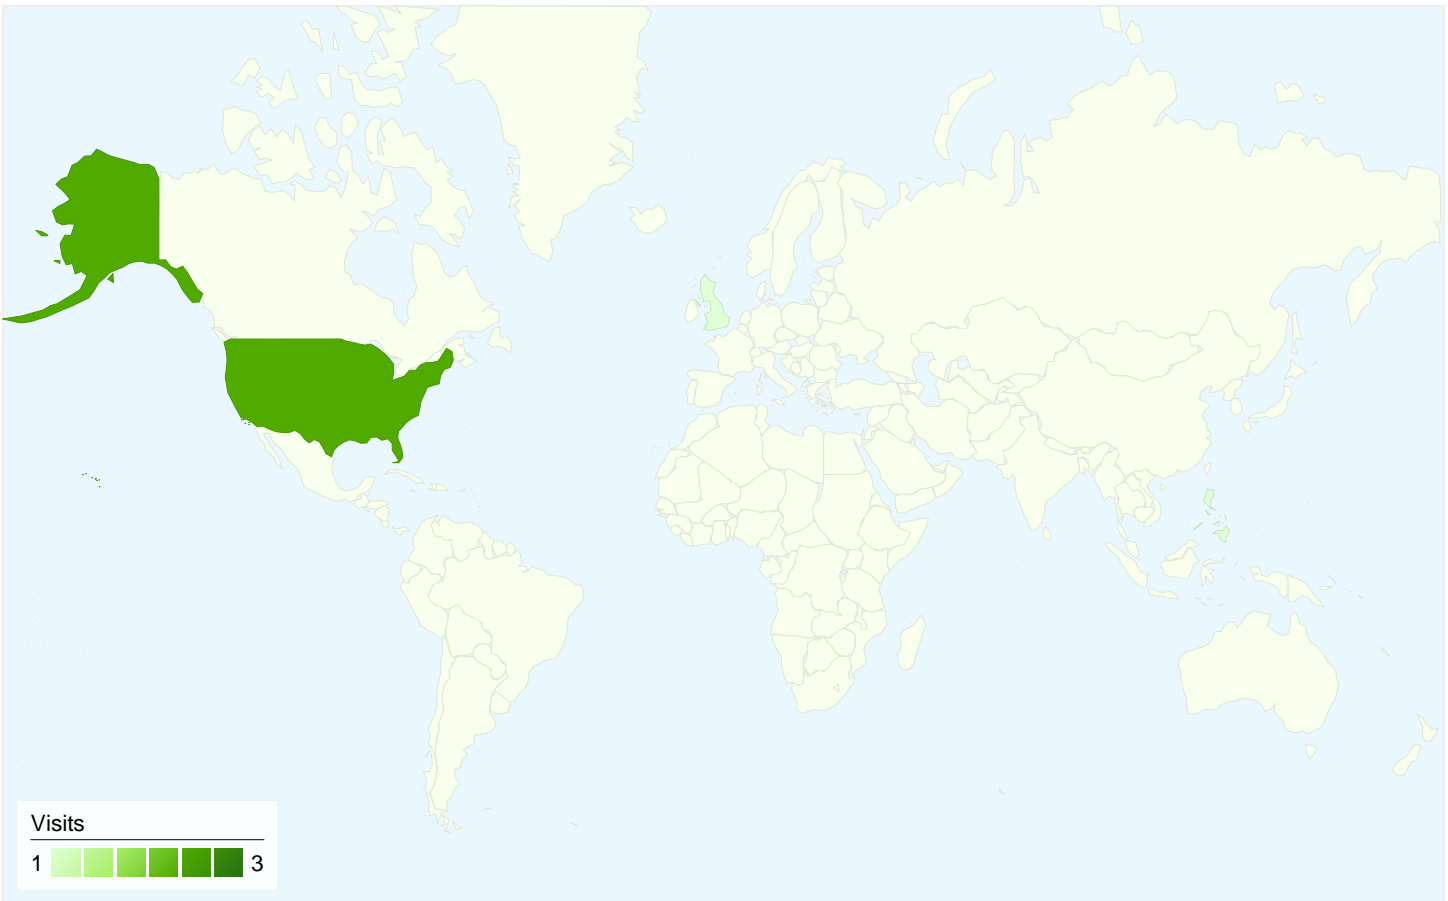

Visitors completed 2 goal conversions

2 conversions, Goal 1: Search performed

Goal Performance

Goal Conversion Rate

Goal Conversion Rate
40.00%

Total Goal Value

Total Goal Value
0\$

5 visits came from 3 countries/territories

Site Usage

Visits 5 % of Site Total: 100.00%	Pages/Visit 5.40 Site Avg: 5.40 (0.00%)	Avg. Time on Site 00:03:47 Site Avg: 00:03:47 (0.00%)	% New Visits 80.00% Site Avg: 80.00% (0.00%)	Bounce Rate 40.00% Site Avg: 40.00% (0.00%)	
Country/Territory	Visits	Pages/Visit	Avg. Time on Site	% New Visits	Bounce Rate
United States	3	7.33	00:04:46	66.67%	33.33%
United Kingdom	1	1.00	00:00:00	100.00%	100.00%
Philippines	1	4.00	00:04:37	100.00%	0.00%