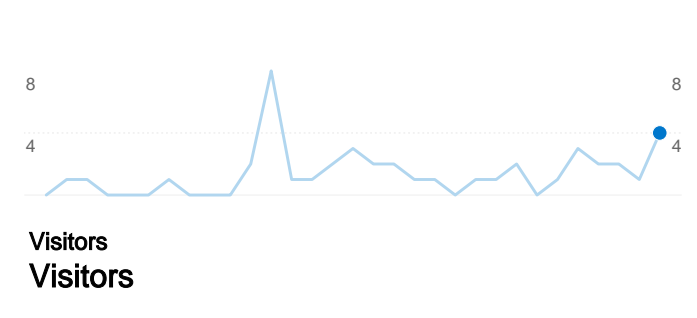

Site Usage

5 Visits

27 Pageviews

5.40 Pages/Visit

40.00% Bounce Rate

00:03:47 Avg. Time on Site

80.00% % New Visits

Visitors Overview

Goals Overview

Entrance Sources: /

Source	Pageviews	% visits
There is no data for this view.		

4 people visited this site

5 Visits

4 Absolute Unique Visitors

27 Pageviews

5.40 Average Pageviews

Site Usage

Visits 5 % of Site Total: 100.00%	Pages/Visit 5.40 Site Avg: 5.40 (0.00%)	Avg. Time on Site 00:03:47 Site Avg: 00:03:47 (0.00%)	% New Visits 80.00% Site Avg: 80.00% (0.00%)	Bounce Rate 40.00% Site Avg: 40.00% (0.00%)	
Country/Territory	Visits	Pages/Visit	Avg. Time on Site	% New Visits	Bounce Rate
United States	3	7.33	00:04:46	66.67%	33.33%
United Kingdom	1	1.00	00:00:00	100.00%	100.00%
Philippines	1	4.00	00:04:37	100.00%	0.00%