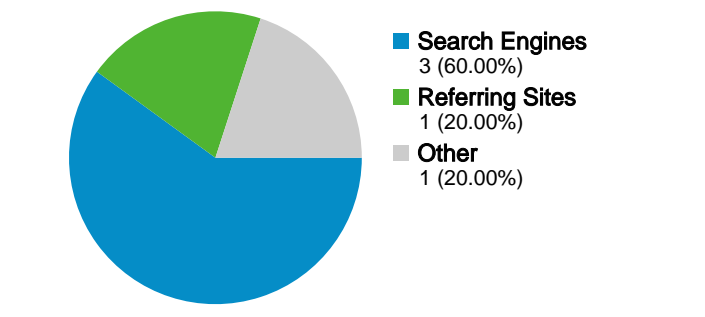

Traffic Sources Overview

Content Overview

Pages	Pageviews	% Pageviews
/sqa/	7	25.93%
/sqa/search.htm	7	25.93%
/sqa/searchresult.cfm	6	22.22%
/sqa/submit.htm	3	11.11%
/sqa/recent.cfm	3	11.11%