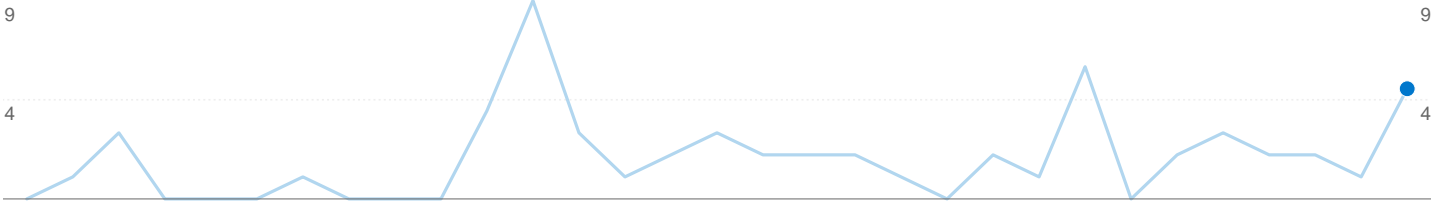

Site Usage

5 Visits

27 Pageviews

5.40 Pages/Visit

40.00% Bounce Rate

00:03:47 Avg. Time on Site

80.00% % New Visits

Visitors Overview

Goals Overview

Entrance Sources: /

Source	Pageviews	% visits
There is no data for this view.		

4 people visited this site

5 Visits

4 Absolute Unique Visitors

27 Pageviews

5.40 Average Pageviews

00:03:47 Time on Site

40.00% Bounce Rate

80.00% New Visits

Technical Profile

Browser	Visits	% visits	Connection Speed	Visits	% visits
Internet Explorer	3	60.00%	Unknown	3	60.00%
Firefox	1	20.00%	Cable	1	20.00%
Opera	1	20.00%	T1	1	20.00%