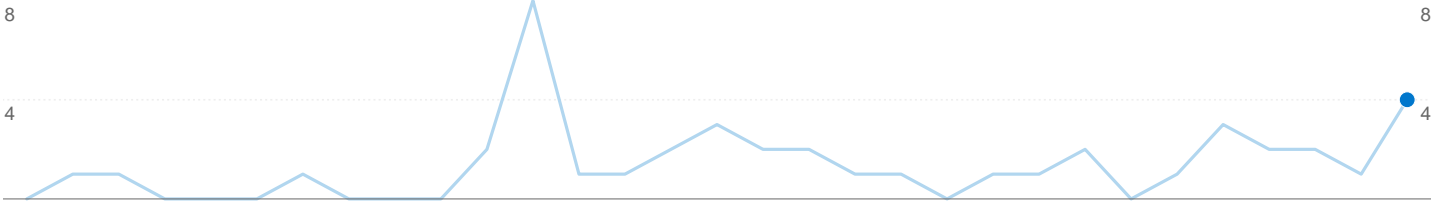

Site Usage

5 Visits

27 Pageviews

5.40 Pages/Visit

40.00% Bounce Rate

00:03:47 Avg. Time on Site

80.00% % New Visits

Visitors Overview

Goals Overview

Entrance Sources: /

Source	Pageviews	% visits
There is no data for this view.		

4 people visited this site

5 Visits

4 Absolute Unique Visitors

27 Pageviews

5.40 Average Pageviews