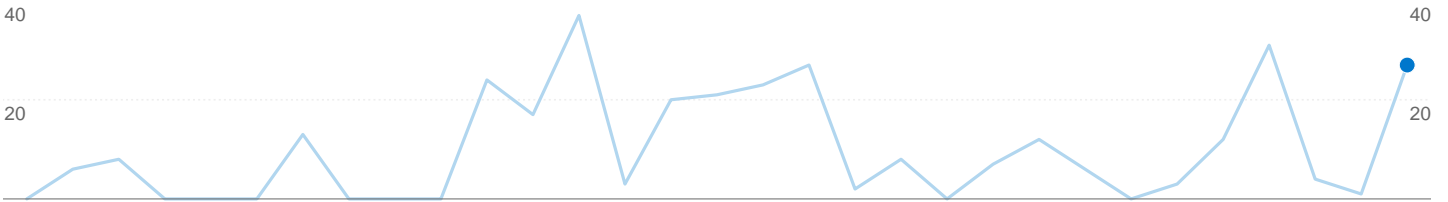

Pages on this site were viewed a total of 27 times

27 Pageviews

14 Unique Views

40.00% Bounce Rate

Top Content

Pages	Pageviews	% Pageviews
/sqa/	7	25.93%
/sqa/search.htm	7	25.93%
/sqa/searchresult.cfm	6	22.22%
/sqa/submit.htm	3	11.11%
/sqa/recent.cfm	3	11.11%