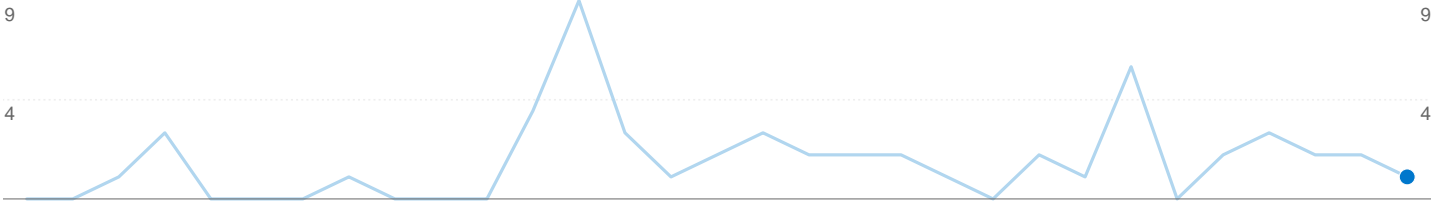

Site Usage

 **1 Visits**

 **100.00% Bounce Rate**

 **1 Pageviews**

 **00:00:00 Avg. Time on Site**

 **1.00 Pages/Visit**

 **100.00% % New Visits**

Visitors Overview

Map Overlay world

Traffic Sources Overview

Content Overview

Pages	Pageviews	% Pageviews
/sqa/	1	100.00%

Entrance Sources: /

Source	Pageviews	% visits
There is no data for this view.		

Goals Overview

1 people visited this site

-  **1** Visits
-  **1** Absolute Unique Visitors
-  **1** Pageviews
-  **1.00** Average Pageviews
-  **00:00:00** Time on Site
-  **100.00%** Bounce Rate
-  **100.00%** New Visits

Technical Profile

Browser	Visits	% visits	Connection Speed	Visits	% visits
Internet Explorer	1	100.00%	Unknown	1	100.00%