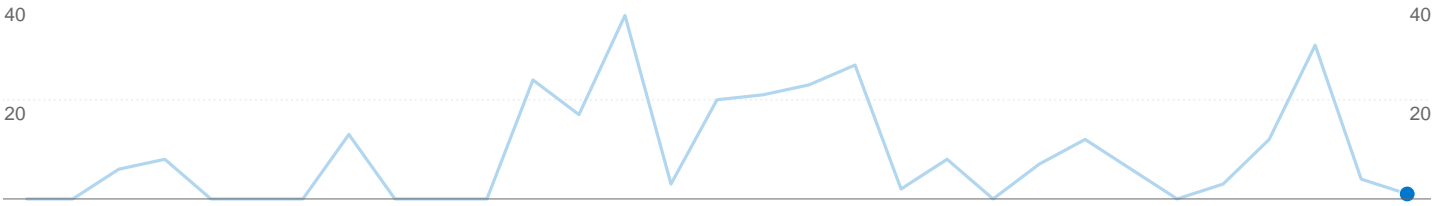

Pages on this site were viewed a total of 1 times

1 Pageviews

1 Unique Views

100.00% Bounce Rate

Top Content

Pages	Pageviews	% Pageviews
/sqa/	1	100.00%