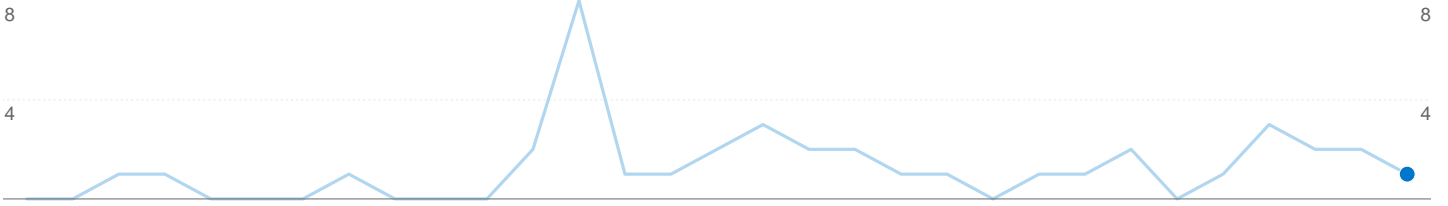

Site Usage

 **1 Visits**

 **100.00% Bounce Rate**

 **1 Pageviews**

 **00:00:00 Avg. Time on Site**

 **1.00 Pages/Visit**

 **100.00% % New Visits**

Visitors Overview

Map Overlay world

Traffic Sources Overview

Content Overview

Pages	Pageviews	% Pageviews
/sqa/	1	100.00%

Entrance Sources: /

Source	Pageviews	% visits
There is no data for this view.		

Goals Overview

1 people visited this site

-  **1** Visits
-  **1** Absolute Unique Visitors
-  **1** Pageviews
-  **1.00** Average Pageviews
-  **00:00:00** Time on Site
-  **100.00%** Bounce Rate
-  **100.00%** New Visits

Technical Profile

Browser	Visits	% visits	Connection Speed	Visits	% visits
Internet Explorer	1	100.00%	Unknown	1	100.00%