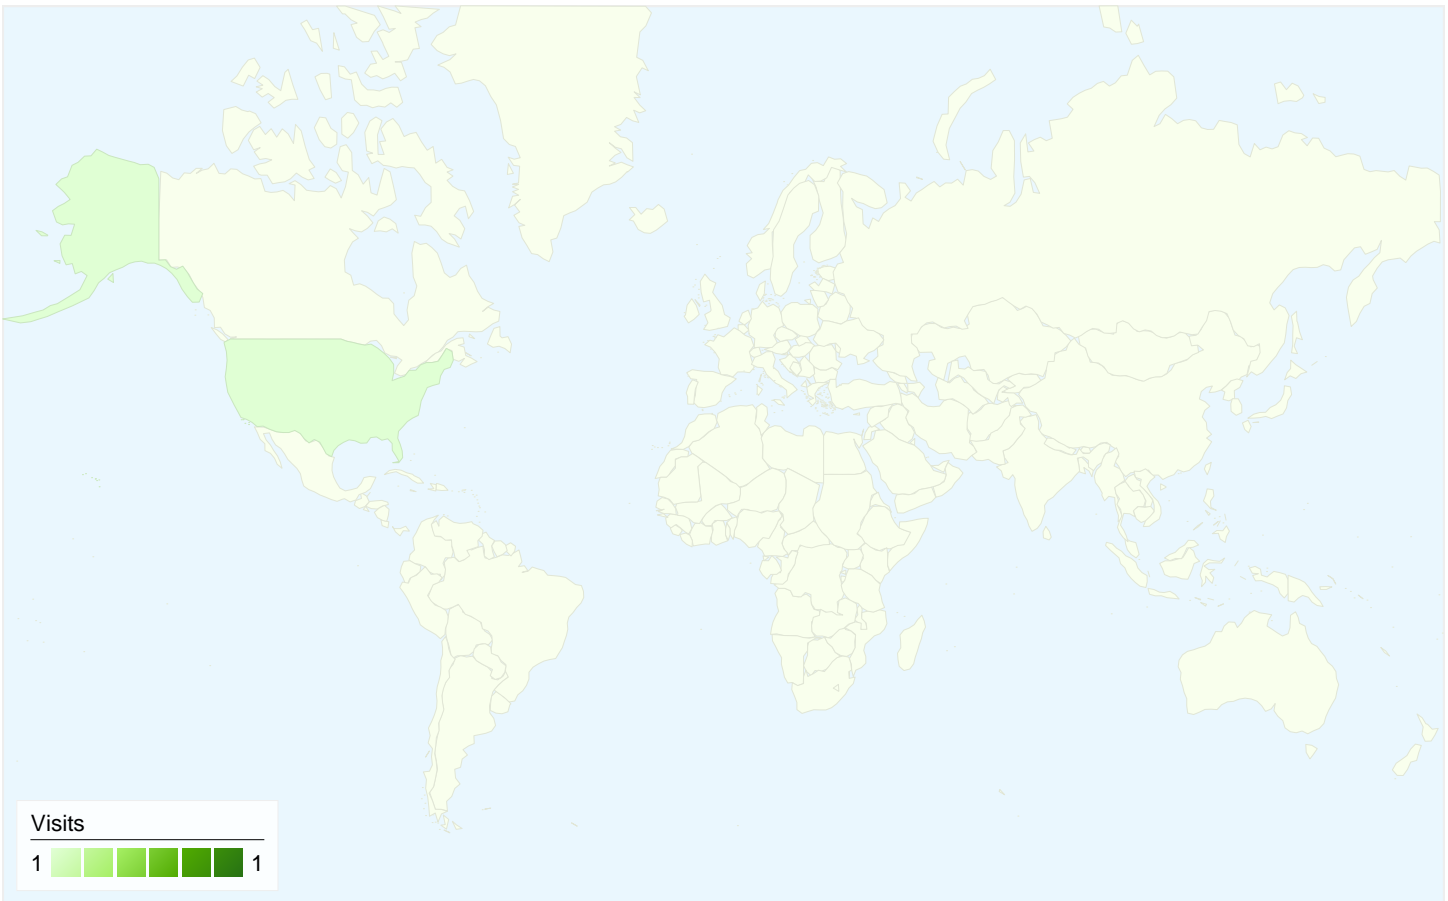

Visitors completed 0 goal conversions

0 conversions, Goal 1: Search performed

Goal Performance

Goal Conversion Rate

Goal Conversion Rate
0.00%

Total Goal Value

Total Goal Value
0\$

1 visits came from 1 countries/territories