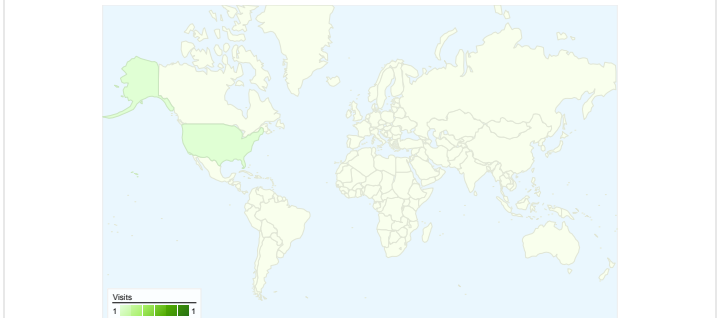

Site Usage

 **1 Visits**

 **100.00% Bounce Rate**

 **1 Pageviews**

 **00:00:00 Avg. Time on Site**

 **1.00 Pages/Visit**

 **100.00% % New Visits**

Visitors Overview

Map Overlay world

Traffic Sources Overview

Content Overview

Pages	Pageviews	% Pageviews
/sqa/	1	100.00%

Entrance Sources: /

Source	Pageviews	% visits
There is no data for this view.		

Goals Overview

1 people visited this site