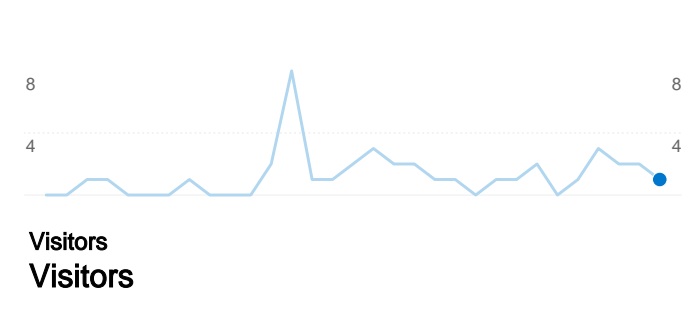

Site Usage

 **1 Visits**

 **100.00% Bounce Rate**

 **1 Pageviews**

 **00:00:00 Avg. Time on Site**

 **1.00 Pages/Visit**

 **100.00% % New Visits**

Visitors Overview