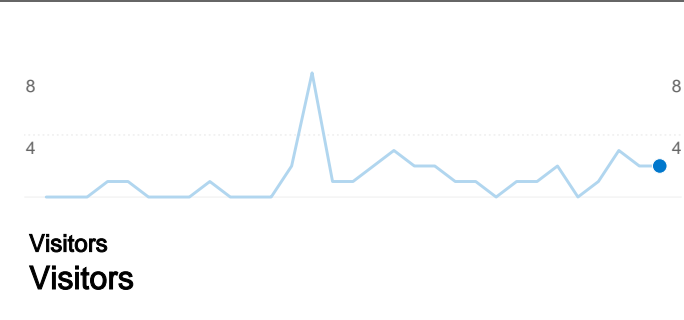

## Site Usage

 **2 Visits**

 **4 Pageviews**

 **2.00 Pages/Visit**

 **50.00% Bounce Rate**

 **00:00:05 Avg. Time on Site**

 **100.00% % New Visits**

## Visitors Overview

## Traffic Sources Overview

## Goals Overview

All traffic sources sent a total of 2 visits