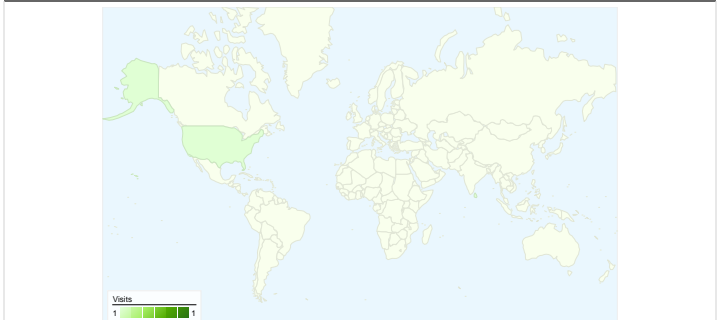

## Site Usage

 **2 Visits**

 **4 Pageviews**

 **2.00 Pages/Visit**

 **50.00% Bounce Rate**

 **00:00:05 Avg. Time on Site**

 **100.00% % New Visits**

## Visitors Overview

## Traffic Sources Overview

## 2 visits came from 2 countries/territories