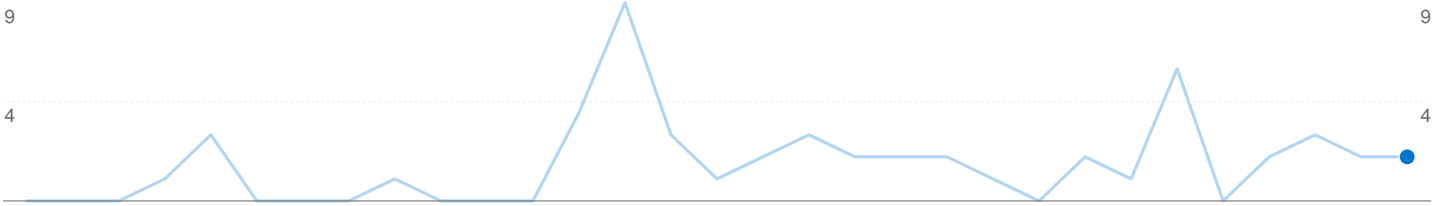

## Traffic Sources Overview

## Content Overview

Pages	Pageviews	% Pageviews
/sqa/	2	50.00%
/sqa/searchresult.cfm	1	25.00%
/sqa/search.htm	1	25.00%

## Entrance Sources: /

Source	Pageviews	% visits
There is no data for this view.		

## Goals Overview

All traffic sources sent a total of 2 visits