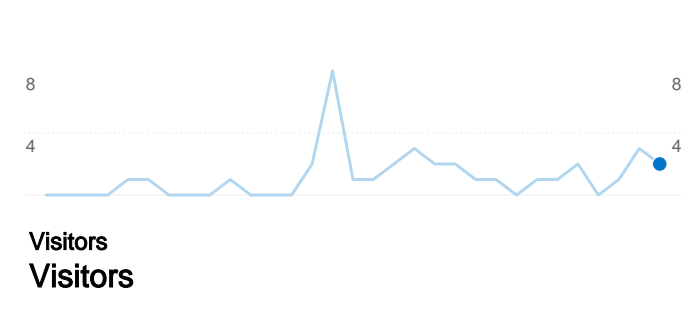

Site Usage

 **2 Visits**

 **31 Pageviews**

 **15.50 Pages/Visit**

 **0.00% Bounce Rate**

 **00:02:22 Avg. Time on Site**

 **100.00% % New Visits**

Visitors Overview

Goals Overview

Entrance Sources: /

Source	Pageviews	% visits
There is no data for this view.		

2 people visited this site

2 Visits

2 Absolute Unique Visitors

31 Pageviews

15.50 Average Pageviews