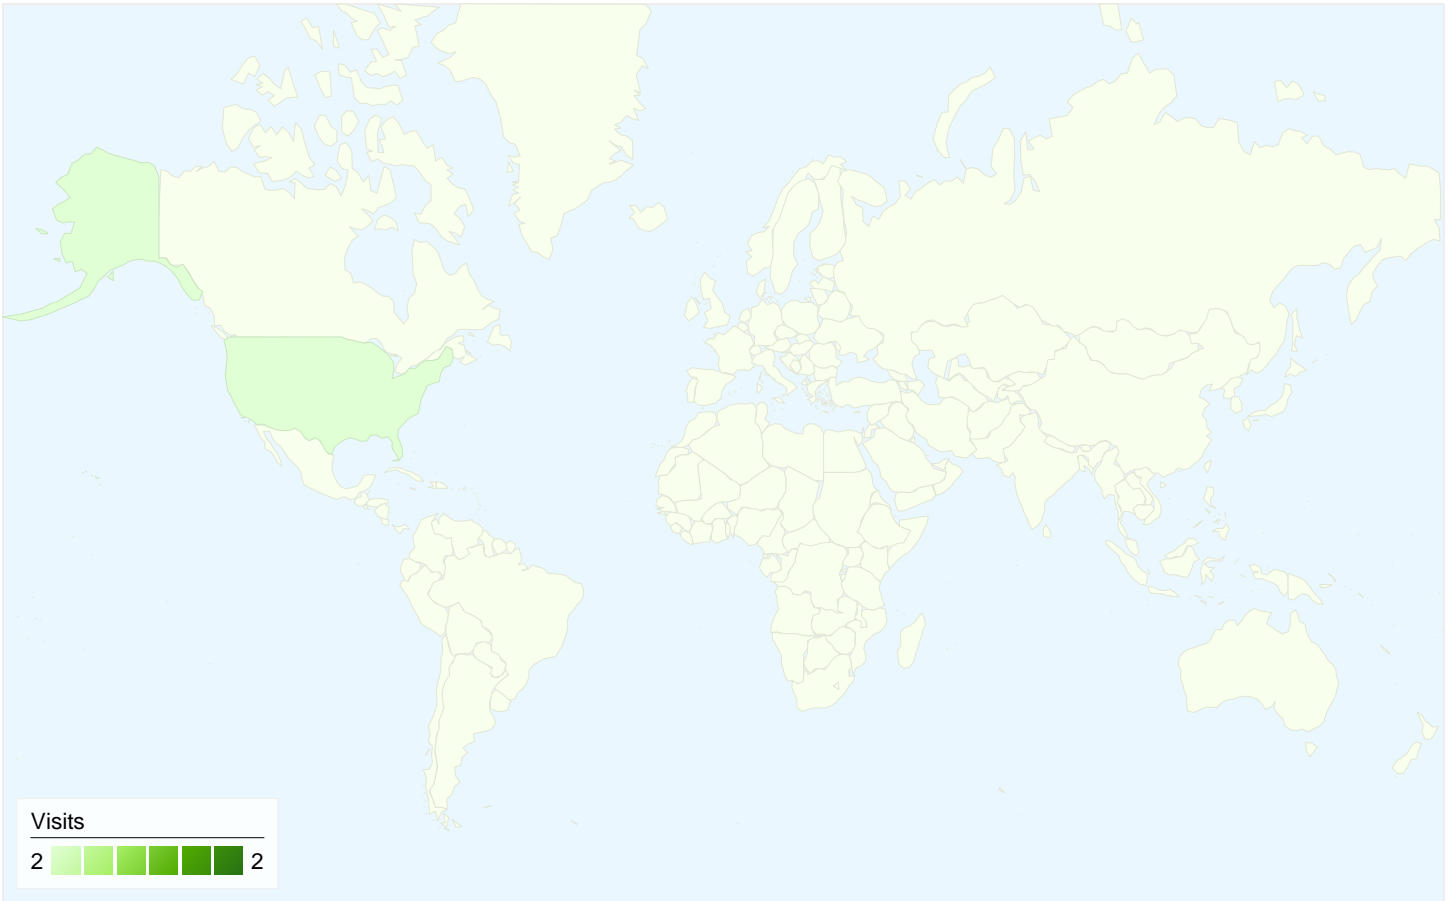

Total Goal Value
0\$

2 visits came from 1 countries/territories

Site Usage

Visits 2 % of Site Total: 100.00%	Pages/Visit 15.50 Site Avg: 15.50 (0.00%)	Avg. Time on Site 00:02:22 Site Avg: 00:02:22 (0.00%)	% New Visits 100.00% Site Avg: 100.00% (0.00%)	Bounce Rate 0.00% Site Avg: 0.00% (0.00%)	
Country/Territory	Visits	Pages/Visit	Avg. Time on Site	% New Visits	Bounce Rate
United States	2	15.50	00:02:22	100.00%	0.00%