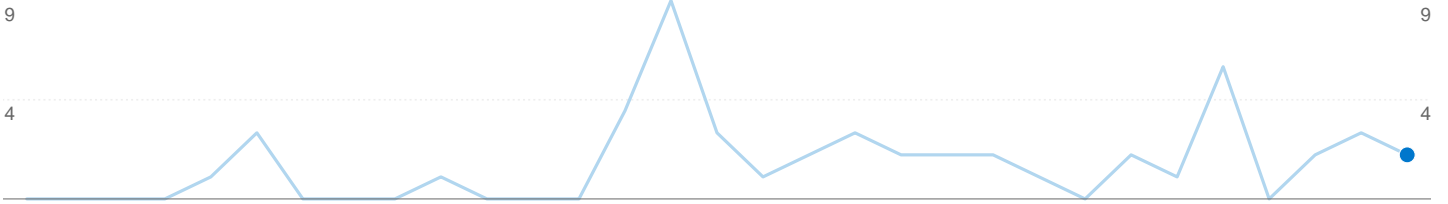

Site Usage

 **2 Visits**

 **31 Pageviews**

 **15.50 Pages/Visit**

 **0.00% Bounce Rate**

 **00:02:22 Avg. Time on Site**

 **100.00% % New Visits**

Visitors Overview

Goals Overview

Entrance Sources: /

Source	Pageviews	% visits
There is no data for this view.		

2 people visited this site

2 Visits

2 Absolute Unique Visitors

31 Pageviews

15.50 Average Pageviews

00:02:22 Time on Site

0.00% Bounce Rate

100.00% New Visits

Technical Profile

Browser	Visits	% visits	Connection Speed	Visits	% visits
Internet Explorer	2	100.00%	Cable	1	50.00%
			Unknown	1	50.00%

All traffic sources sent a total of 2 visits