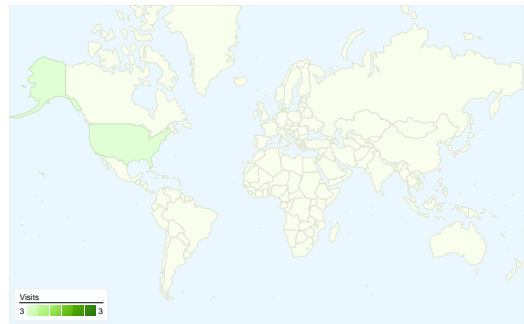

## Site Usage

**3 Visits**

**66.67% Bounce Rate**

**12 Pageviews**

**00:00:17 Avg. Time on Site**

**4.00 Pages/Visit**

**100.00% % New Visits**

## Visitors Overview

## Traffic Sources Overview

## 3 visits came from 1 countries/territories