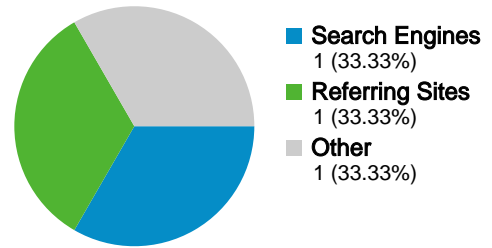

## 3 people visited this site

 **3 Visits**

 **3 Absolute Unique Visitors**

 **12 Pageviews**

 **4.00 Average Pageviews**

 **00:00:17 Time on Site**

 **66.67% Bounce Rate**

 **100.00% New Visits**

## Technical Profile

Browser	Visits	% visits	Connection Speed	Visits	% visits
Internet Explorer	2	66.67%	DSL	3	100.00%
Firefox	1	33.33%			

All traffic sources sent a total of 3 visits

-  0.00% Direct Traffic
-  33.33% Referring Sites
-  33.33% Search Engines