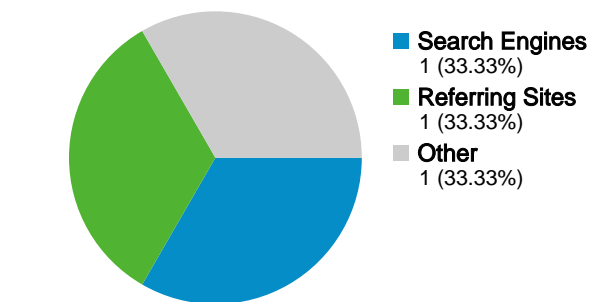

## Site Usage

**3 Visits**

**66.67% Bounce Rate**

**12 Pageviews**

**00:00:17 Avg. Time on Site**

**4.00 Pages/Visit**

**100.00% % New Visits**

## Visitors Overview

## Traffic Sources Overview

## Top Traffic Sources

Sources	Visits	% visits
MailChimp (ResourceCenter)	1	33.33%
pollster.com (referral)	1	33.33%
yahoo (organic)	1	33.33%

Keywords	Visits	% visits
survey questionnaires	1	100.00%

Visitors completed 0 goal conversions