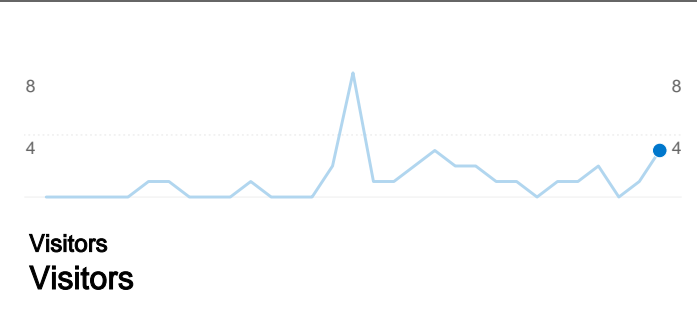

## Site Usage

**3 Visits**

**66.67% Bounce Rate**

**12 Pageviews**

**00:00:17 Avg. Time on Site**

**4.00 Pages/Visit**

**100.00% % New Visits**

## Visitors Overview

## Traffic Sources Overview

1 - 1 of 1

Pages on this site were viewed a total of 12 times

 **12** Pageviews

 **6** Unique Views

 **66.67%** Bounce Rate