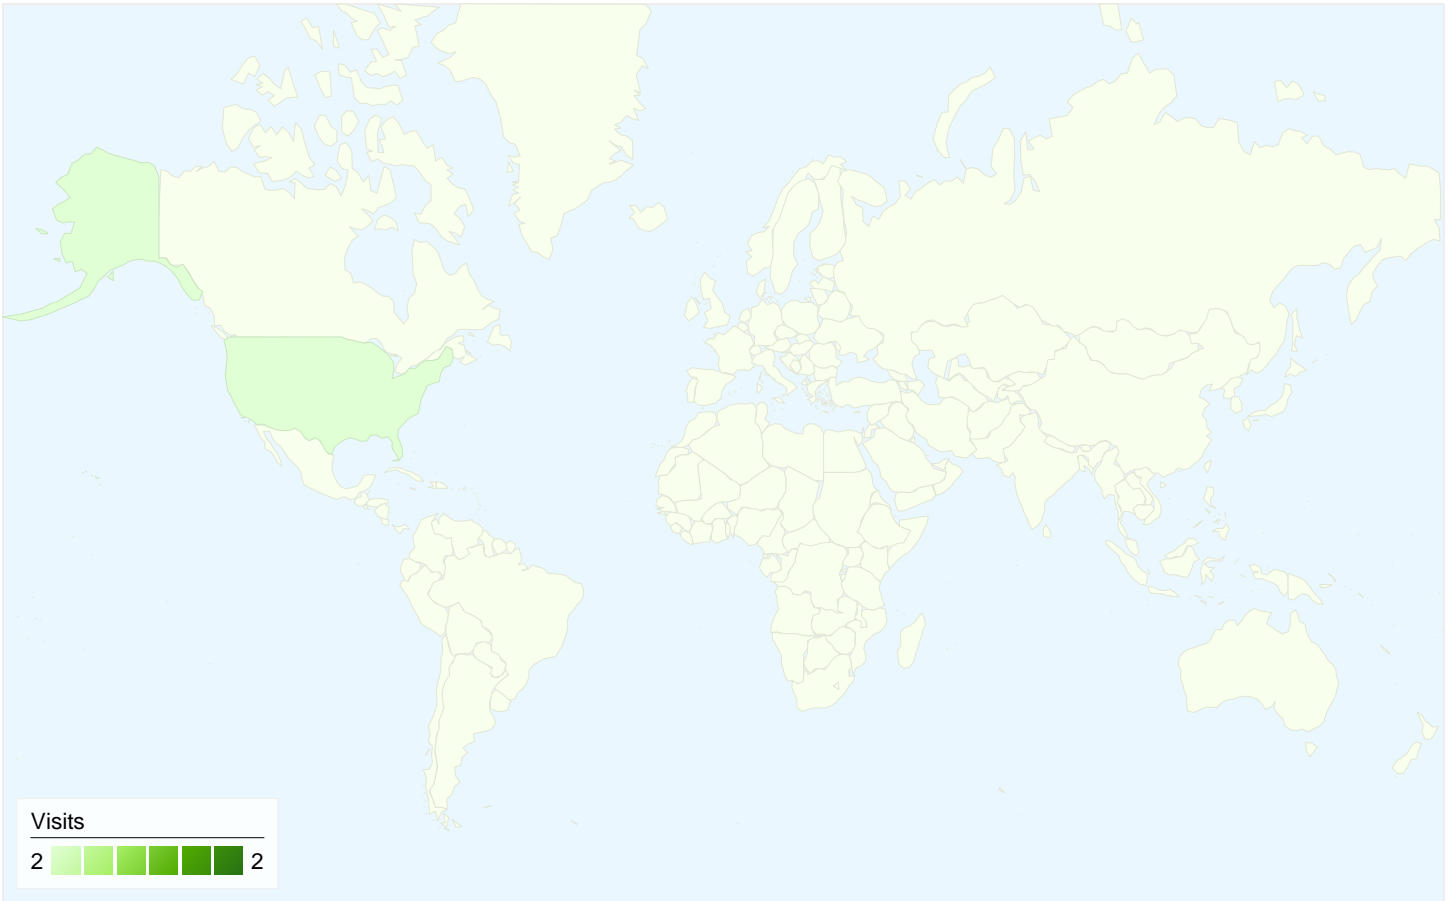

0 conversions, Goal 1: Search performed

Goal Performance

Goal Conversion Rate

Goal Conversion Rate
0.00%

Total Goal Value

Total Goal Value
0\$

2 visits came from 1 countries/territories

Site Usage