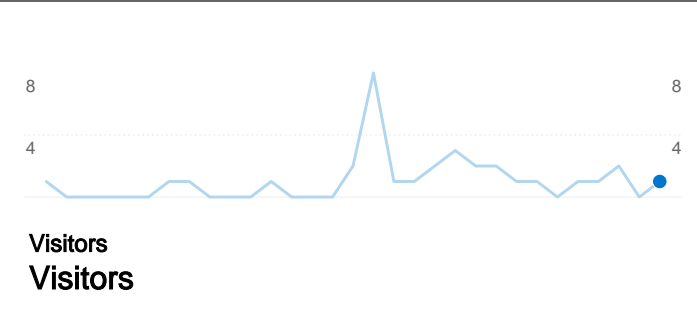

Site Usage

2 Visits

50.00% Bounce Rate

3 Pageviews

00:00:24 Avg. Time on Site

1.50 Pages/Visit

0.00% % New Visits

Visitors Overview

Goals Overview

1 people visited this site

 **2 Visits**

 **1 Absolute Unique Visitors**

 **3 Pageviews**

 **1.50 Average Pageviews**

 **00:00:24 Time on Site**

 **50.00% Bounce Rate**