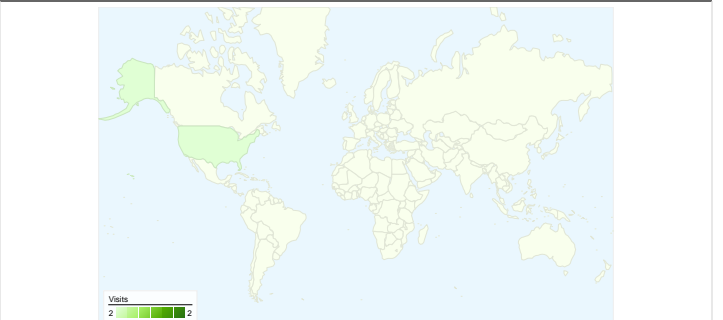

Site Usage

2 Visits

50.00% Bounce Rate

3 Pageviews

00:00:24 Avg. Time on Site

1.50 Pages/Visit

0.00% % New Visits

Visitors Overview

Map Overlay world

Traffic Sources Overview

Content Overview

Pages	Pageviews	% Pageviews
/sqa/	2	66.67%
/sqa/recent.cfm	1	33.33%

Entrance Sources: /

Source	Pageviews	% visits
There is no data for this view.		