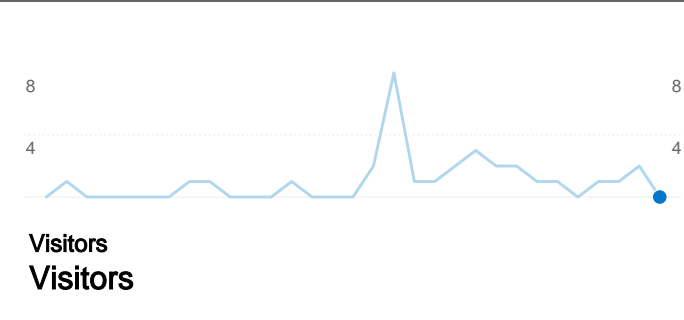

Site Usage

0 Visits

0.00% Bounce Rate

0 Pageviews

00:00:00 Avg. Time on Site

0.00 Pages/Visit

0.00% % New Visits

Visitors Overview

0 people visited this site

 0 Visits

 0 Absolute Unique Visitors

 0 Pageviews

 0.00 Average Pageviews

 00:00:00 Time on Site

 0.00% Bounce Rate

 0.00% New Visits

Top Traffic Sources

Sources	Visits	% visits
There is no data for this view.		

Keywords	Visits	% visits
There is no data for this view.		

Visitors completed 0 goal conversions

 0 conversions, Goal 1: Search performed