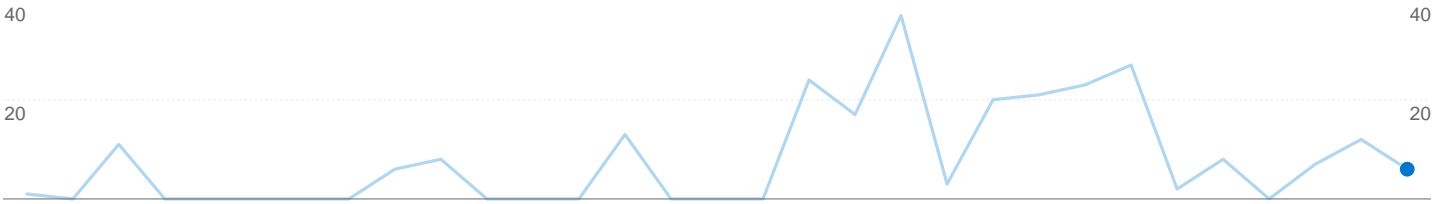

Goal Performance

Goal Conversion Rate

Goal Conversion Rate
0.00%

Total Goal Value

Total Goal Value
0\$

6 visits came from 1 countries/territories

Site Usage

Visits 6 % of Site Total: 100.00%	Pages/Visit 1.00 Site Avg: 1.00 (0.00%)	Avg. Time on Site 00:00:00 Site Avg: 00:00:00 (0.00%)	% New Visits 0.00% Site Avg: 0.00% (0.00%)	Bounce Rate 100.00% Site Avg: 100.00% (0.00%)	
Country/Territory	Visits	Pages/Visit	Avg. Time on Site	% New Visits	Bounce Rate
United States	6	1.00	00:00:00	0.00%	100.00%

1 - 1 of 1

Pages on this site were viewed a total of 6 times

 **6** Pageviews

 **6** Unique Views

 **100.00%** Bounce Rate

Top Content

Pages	Pageviews	% Pageviews
/sqa/	6	100.00%

Entrance Sources: