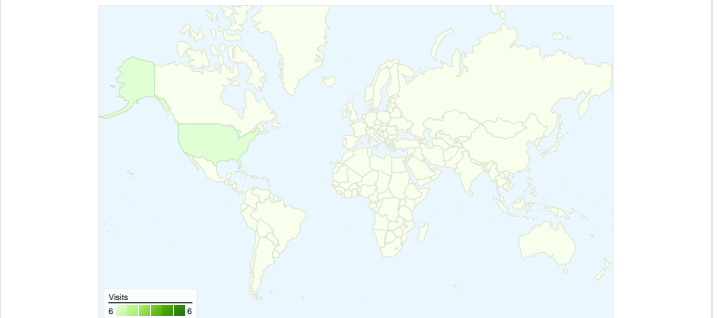

Site Usage

6 Visits

6 Pageviews

1.00 Pages/Visit

100.00% Bounce Rate

00:00:00 Avg. Time on Site

0.00% % New Visits

Visitors Overview

Map Overlay world

Traffic Sources Overview

Content Overview

Pages	Pageviews	% Pageviews
/sqa/	6	100.00%

Entrance Sources: /

Source	Pageviews	% visits
There is no data for this view.		

Goals Overview

2 people visited this site