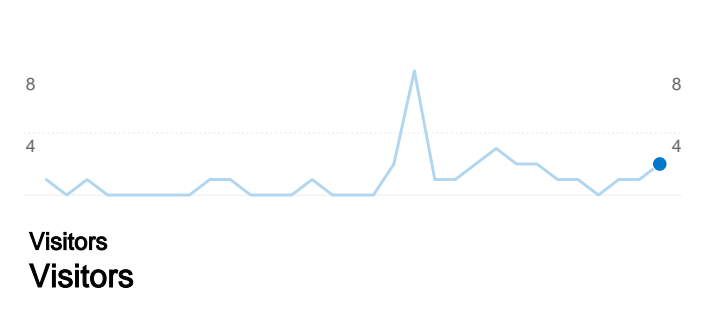

Site Usage

6 Visits

6 Pageviews

1.00 Pages/Visit

100.00% Bounce Rate

00:00:00 Avg. Time on Site

0.00% % New Visits

Visitors Overview

 **6** Visits

 **2** Absolute Unique Visitors

 **6** Pageviews

 **1.00** Average Pageviews

 **00:00:00** Time on Site

 **100.00%** Bounce Rate

 **0.00%** New Visits

Technical Profile