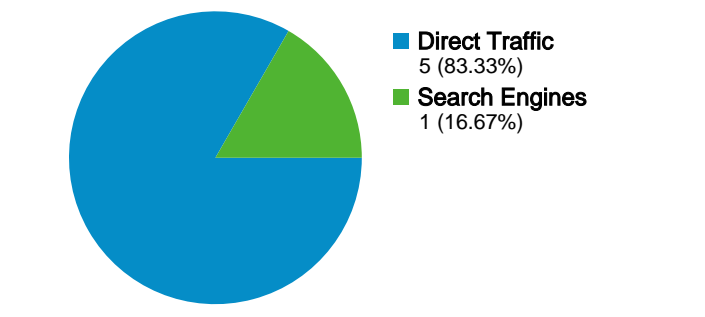

Site Usage

6 Visits

6 Pageviews

1.00 Pages/Visit

100.00% Bounce Rate

00:00:00 Avg. Time on Site

0.00% % New Visits

Visitors Overview

Map Overlay world

Traffic Sources Overview

Content Overview

Pages	Pageviews	% Pageviews
/sqa/	6	100.00%

Entrance Sources: /

Source	Pageviews	% visits
There is no data for this view.		

Goals Overview

2 people visited this site

Top Traffic Sources

Sources	Visits	% visits
(direct) ((none))	5	83.33%
google (organic)	1	16.67%

Keywords	Visits	% visits
survey questionnaire archive	1	100.00%

Visitors completed 0 goal conversions

0 conversions, Goal 1: Search performed