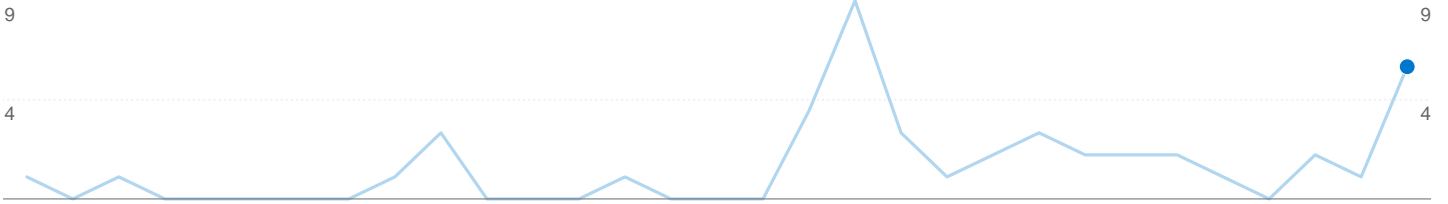

All traffic sources sent a total of 6 visits

- **83.33%** Direct Traffic
- **0.00%** Referring Sites
- **16.67%** Search Engines