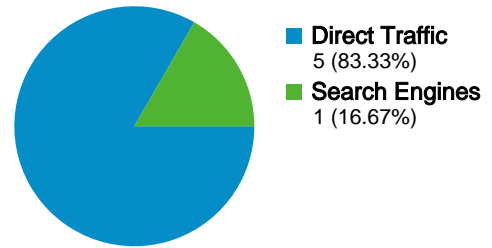

Site Usage

6 Visits

6 Pageviews

1.00 Pages/Visit

100.00% Bounce Rate

00:00:00 Avg. Time on Site

0.00% % New Visits

Visitors Overview

 **6** Visits

 **2** Absolute Unique Visitors

 **6** Pageviews

 **1.00** Average Pageviews

 **00:00:00** Time on Site

 **100.00%** Bounce Rate

 **0.00%** New Visits

Technical Profile

Browser	Visits	% visits	Connection Speed	Visits	% visits
Internet Explorer	5	83.33%	Cable	5	83.33%
Firefox	1	16.67%	DSL	1	16.67%

All traffic sources sent a total of 6 visits

-  **83.33%** Direct Traffic
-  **0.00%** Referring Sites
-  **16.67%** Search Engines