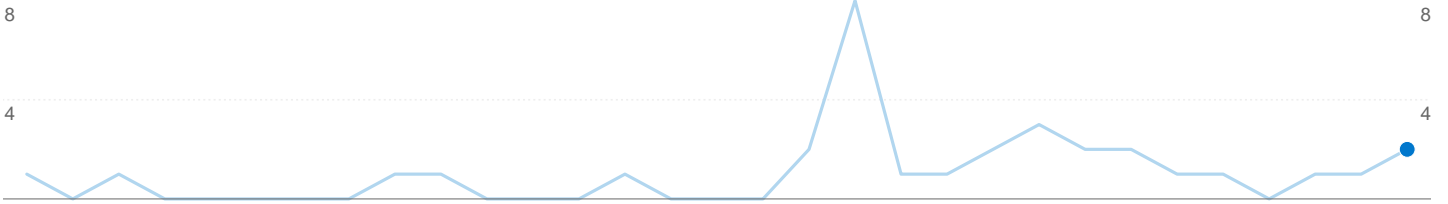

Site Usage

6 Visits

6 Pageviews

1.00 Pages/Visit

100.00% Bounce Rate

00:00:00 Avg. Time on Site

0.00% % New Visits

Visitors Overview

Map Overlay world

Traffic Sources Overview

Content Overview

Pages	Pageviews	% Pageviews
/sqa/	6	100.00%

Entrance Sources: /

Source	Pageviews	% visits
There is no data for this view.		

Goals Overview

2 people visited this site

 **6** Visits

 **2** Absolute Unique Visitors

 **6** Pageviews

 **1.00** Average Pageviews

 **00:00:00** Time on Site

 **100.00%** Bounce Rate

 **0.00%** New Visits

Technical Profile