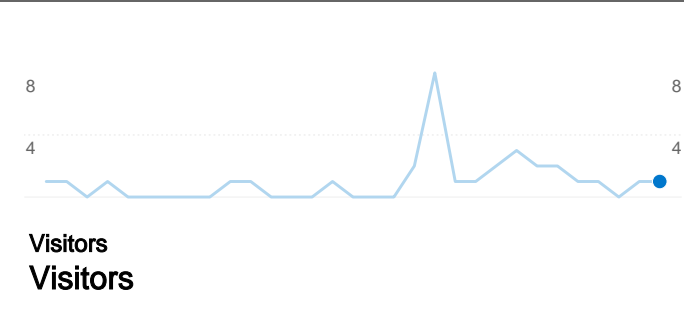

Site Usage

1 Visits

0.00% Bounce Rate

12 Pageviews

00:10:11 Avg. Time on Site

12.00 Pages/Visit

100.00% % New Visits

Visitors Overview

Goals Overview

Entrance Sources: /

Source	Pageviews	% visits
There is no data for this view.		

1 people visited this site

 **1 Visits**

 **1 Absolute Unique Visitors**

 **12 Pageviews**

 **12.00 Average Pageviews**