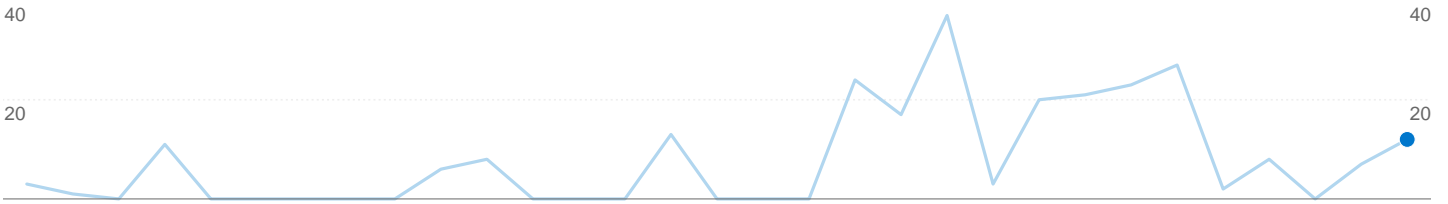

Goal Performance

Goal Conversion Rate

Goal Conversion Rate
100.00%

Total Goal Value

Total Goal Value
0\$

1 visits came from 1 countries/territories

Site Usage

Visits 1 % of Site Total: 100.00%	Pages/Visit 12.00 Site Avg: 12.00 (0.00%)	Avg. Time on Site 00:10:11 Site Avg: 00:10:11 (0.00%)	% New Visits 100.00% Site Avg: 100.00% (0.00%)	Bounce Rate 0.00% Site Avg: 0.00% (0.00%)	
Country/Territory	Visits	Pages/Visit	Avg. Time on Site	% New Visits	Bounce Rate
Romania	1	12.00	00:10:11	100.00%	0.00%

1 - 1 of 1

Pages on this site were viewed a total of 12 times

 12 Pageviews

 5 Unique Views

 0.00% Bounce Rate

Top Content

Pages	Pageviews	% Pageviews
/sqa/search.htm	3	25.00%
/sqa/searchresult.cfm	3	25.00%
/sqa/index.htm	3	25.00%
/sqa/stat.cfm	2	16.67%
/sqa/	1	8.33%

Entrance Sources:

Oct 22, 2007 - Oct 22, 2007

This page was viewed 0 times via 0 sources

Content Performance

Pageviews 0 % of Site Total: 0.00%	Unique Pageviews 0 % of Site Total: 0.00%	Time on Page 00:00:00 Site Avg: 00:00:56 (-100.00%)	Bounce Rate 0.00% Site Avg: 0.00% (0.00%)	% Exit 0.00% Site Avg: 8.33% (-100.00%)	\$ Index 0\$ Site Avg: 0\$ (0.00%)		
Source		Pageviews	Unique Pageviews	Time on Page	Bounce Rate	% Exit	\$ Index
There is no data for this view.							
1 - 0 of 0							