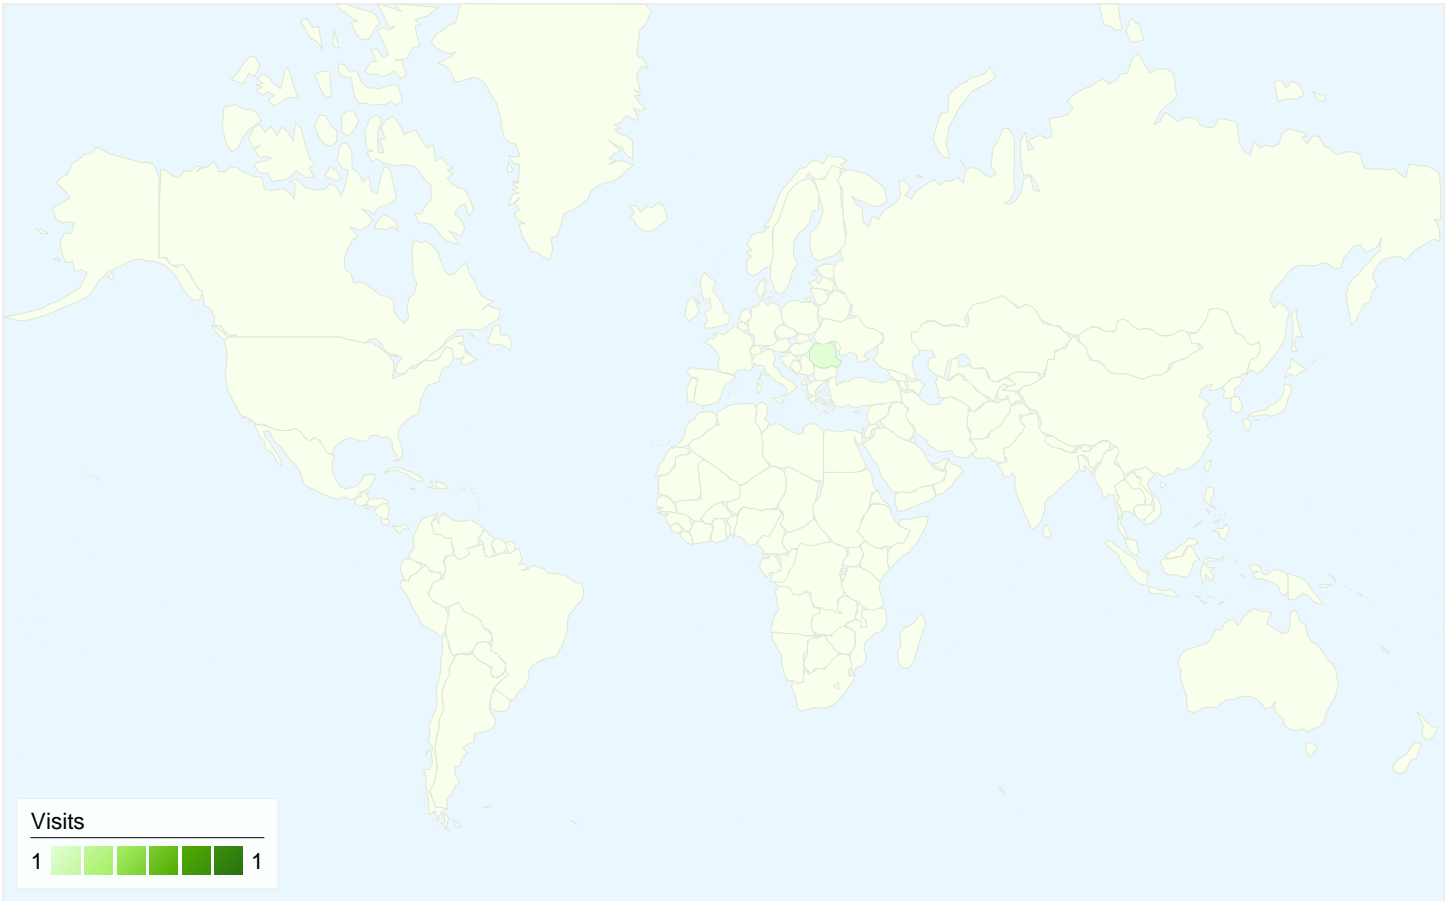

Top Traffic Sources

Sources	Visits	% visits	Keywords	Visits	% visits
209.85.135.104 (referral)	1	100.00%	There is no data for this view.		

Visitors completed 1 goal conversions

 1 conversions, Goal 1: Search performed

Goal Performance

Goal Conversion Rate

Goal Conversion Rate
100.00%

Total Goal Value

Total Goal Value
0\$

1 visits came from 1 countries/territories

Site Usage

Visits 1 % of Site Total: 100.00%	Pages/Visit 12.00 Site Avg: 12.00 (0.00%)	Avg. Time on Site 00:10:11 Site Avg: 00:10:11 (0.00%)	% New Visits 100.00% Site Avg: 100.00% (0.00%)	Bounce Rate 0.00% Site Avg: 0.00% (0.00%)	
Country/Territory	Visits	Pages/Visit	Avg. Time on Site	% New Visits	Bounce Rate
Romania	1	12.00	00:10:11	100.00%	0.00%