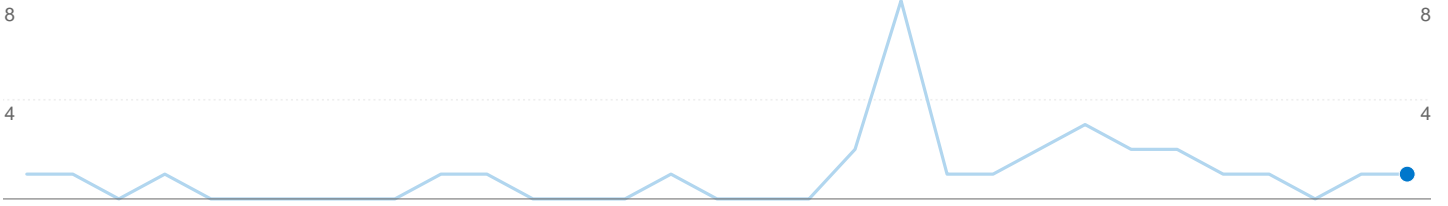

Site Usage

1 Visits

0.00% Bounce Rate

12 Pageviews

00:10:11 Avg. Time on Site

12.00 Pages/Visit

100.00% % New Visits

Visitors Overview

Goals Overview

Entrance Sources: /

Source	Pageviews	% visits
There is no data for this view.		

1 people visited this site

 **1 Visits**

 **1 Absolute Unique Visitors**

 **12 Pageviews**

 **12.00 Average Pageviews**

Goal Performance

Goal Conversion Rate

Goal Conversion Rate
100.00%

Total Goal Value

Total Goal Value
0\$

1 visits came from 1 countries/territories

Site Usage

Visits 1 % of Site Total: 100.00%	Pages/Visit 12.00 Site Avg: 12.00 (0.00%)	Avg. Time on Site 00:10:11 Site Avg: 00:10:11 (0.00%)	% New Visits 100.00% Site Avg: 100.00% (0.00%)	Bounce Rate 0.00% Site Avg: 0.00% (0.00%)	
Country/Territory	Visits	Pages/Visit	Avg. Time on Site	% New Visits	Bounce Rate
Romania	1	12.00	00:10:11	100.00%	0.00%