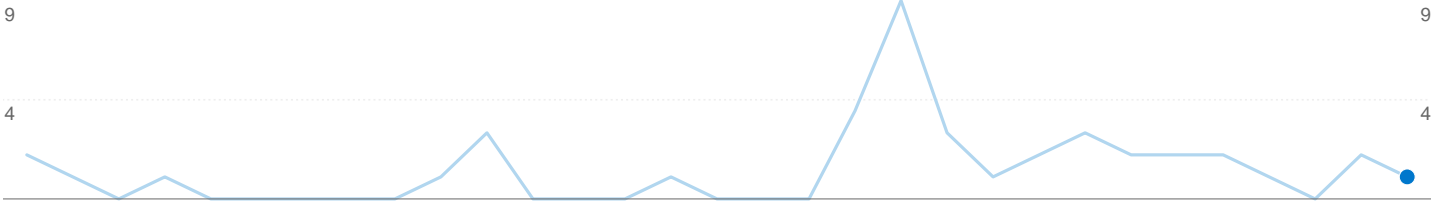

Site Usage

1 Visits

0.00% Bounce Rate

12 Pageviews

00:10:11 Avg. Time on Site

12.00 Pages/Visit

100.00% % New Visits

Visitors Overview

Goals Overview

Entrance Sources: /

Source	Pageviews	% visits
There is no data for this view.		

1 people visited this site

 **1 Visits**

 **1 Absolute Unique Visitors**

 **12 Pageviews**

 **12.00 Average Pageviews**

 **00:10:11 Time on Site**

 **0.00% Bounce Rate**

 **100.00% New Visits**

Technical Profile

Browser	Visits	% visits	Connection Speed	Visits	% visits
Firefox	1	100.00%	Unknown	1	100.00%

All traffic sources sent a total of 1 visits