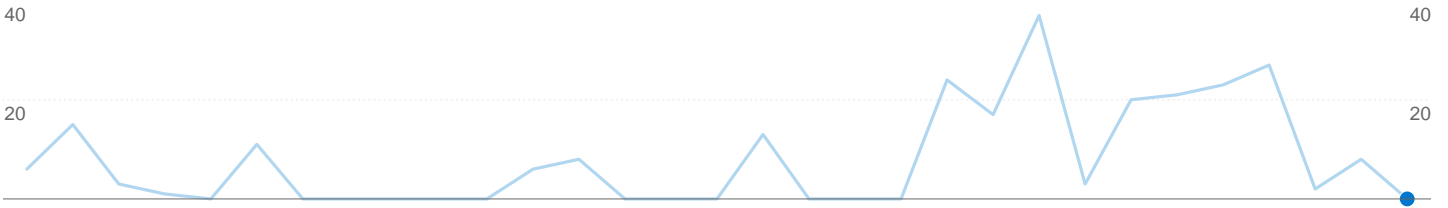

## Top Traffic Sources

Sources	Visits	% visits
There is no data for this view.		

Keywords	Visits	% visits
There is no data for this view.		

Visitors completed 0 goal conversions

0 conversions, Goal 1: Search performed

## Goal Performance

Goal Conversion Rate

Goal Conversion Rate  
0.00%

Total Goal Value

Total Goal Value  
0\$

## 0 visits came from 0 countries/territories

Site Usage

<b>Visits</b> <b>0</b> % of Site Total: 0.00%	<b>Pages/Visit</b> <b>0.00</b> Site Avg: 0.00 (0.00%)	<b>Avg. Time on Site</b> <b>00:00:00</b> Site Avg: 00:00:00 (0.00%)	<b>% New Visits</b> <b>0.00%</b> Site Avg: 0.00% (0.00%)	<b>Bounce Rate</b> <b>0.00%</b> Site Avg: 0.00% (0.00%)	
Country/Territory	Visits	Pages/Visit	Avg. Time on Site	% New Visits	Bounce Rate
There is no data for this view.					
1 - 0 of 0					