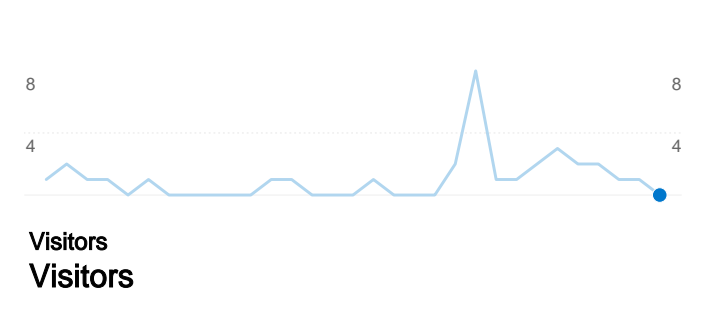

## Site Usage

0 Visits

0.00% Bounce Rate

0 Pageviews

00:00:00 Avg. Time on Site

0.00 Pages/Visit

0.00% % New Visits

## Visitors Overview

## Traffic Sources Overview

## Top Traffic Sources

Sources	Visits	% visits
There is no data for this view.		

Keywords	Visits	% visits
There is no data for this view.		

Visitors completed 0 goal conversions

0 conversions, Goal 1: Search performed