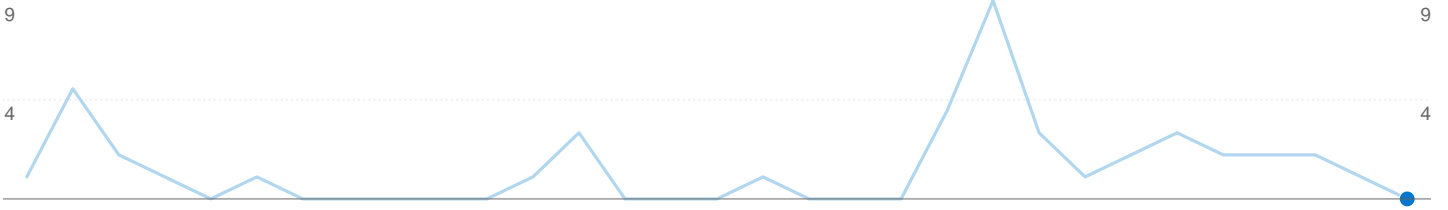

## 0 people visited this site

 0 Visits

 0 Absolute Unique Visitors

 0 Pageviews

 0.00 Average Pageviews

 00:00:00 Time on Site

 0.00% Bounce Rate

 0.00% New Visits

## Technical Profile

Browser	Visits	% visits	Connection Speed	Visits	% visits
There is no data for this view.			There is no data for this view.		

All traffic sources sent a total of 0 visits

- 0.00% Direct Traffic
- 0.00% Referring Sites
- 0.00% Search Engines

## Top Traffic Sources

Sources	Visits	% visits
There is no data for this view.		

Keywords	Visits	% visits
There is no data for this view.		

Visitors completed 0 goal conversions

0 conversions, Goal 1: Search performed