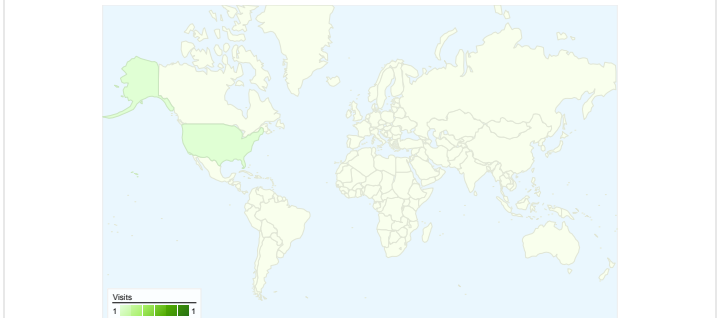

## Site Usage

**1 Visits**

**0.00% Bounce Rate**

**8 Pageviews**

**00:01:23 Avg. Time on Site**

**8.00 Pages/Visit**

**100.00% % New Visits**

## Visitors Overview

## Traffic Sources Overview

## 1 visits came from 1 countries/territories

Site Usage

<b>Visits</b> <b>1</b> % of Site Total: 100.00%	<b>Pages/Visit</b> <b>8.00</b> Site Avg: 8.00 (0.00%)	<b>Avg. Time on Site</b> <b>00:01:23</b> Site Avg: 00:01:23 (0.00%)	<b>% New Visits</b> <b>100.00%</b> Site Avg: 100.00% (0.00%)	<b>Bounce Rate</b> <b>0.00%</b> Site Avg: 0.00% (0.00%)	
Country/Territory	Visits	Pages/Visit	Avg. Time on Site	% New Visits	Bounce Rate
United States	1	8.00	00:01:23	100.00%	0.00%