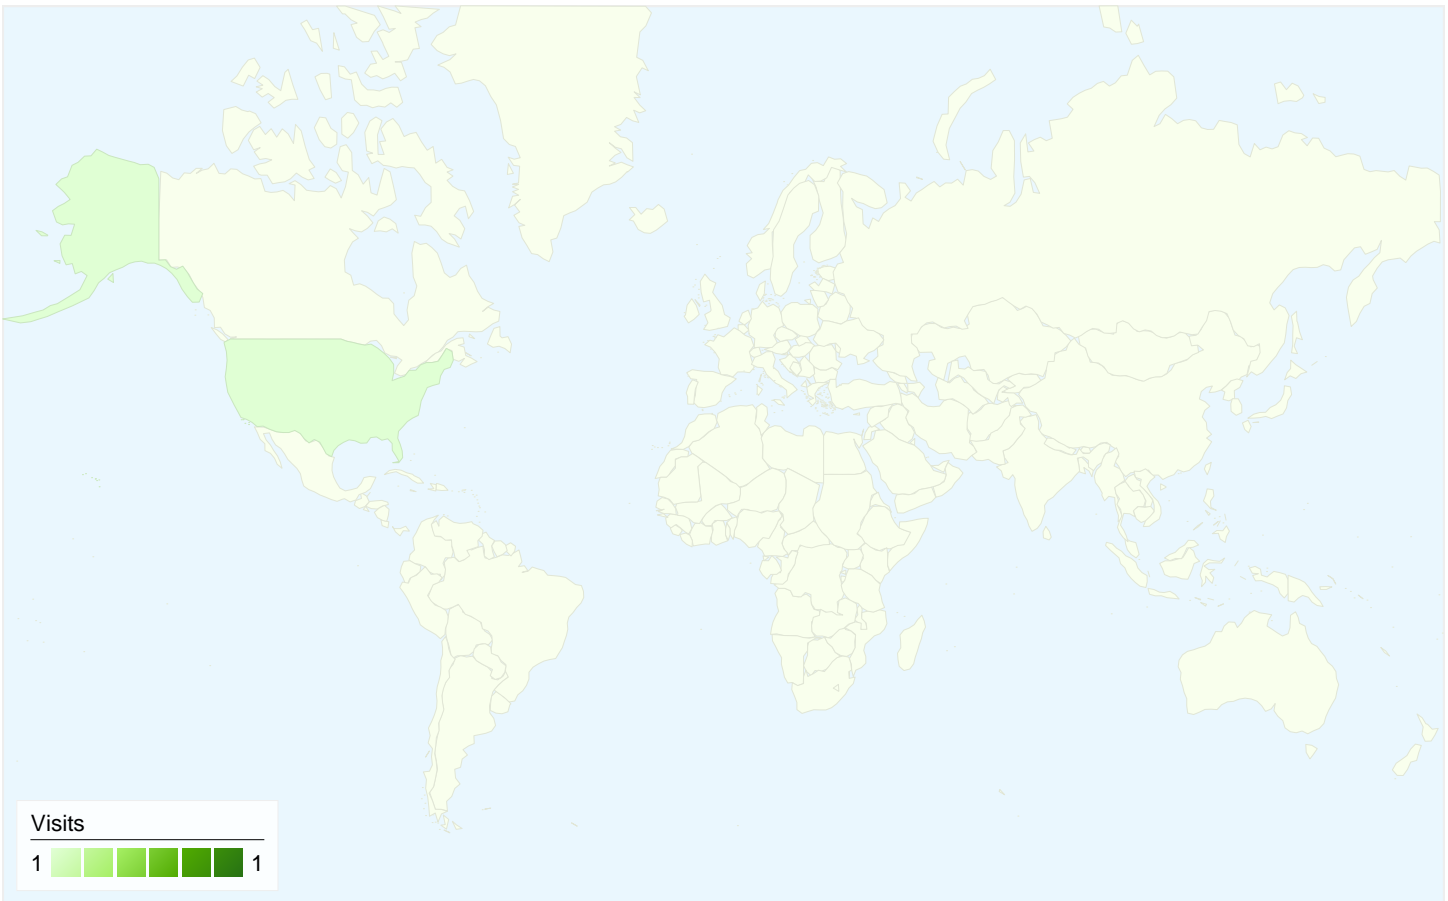

## 1 visits came from 1 countries/territories

Site Usage

<b>Visits</b> <b>1</b> % of Site Total: 100.00%	<b>Pages/Visit</b> <b>8.00</b> Site Avg: 8.00 (0.00%)	<b>Avg. Time on Site</b> <b>00:01:23</b> Site Avg: 00:01:23 (0.00%)	<b>% New Visits</b> <b>100.00%</b> Site Avg: 100.00% (0.00%)	<b>Bounce Rate</b> <b>0.00%</b> Site Avg: 0.00% (0.00%)	
Country/Territory	Visits	Pages/Visit	Avg. Time on Site	% New Visits	Bounce Rate
United States	1	8.00	00:01:23	100.00%	0.00%