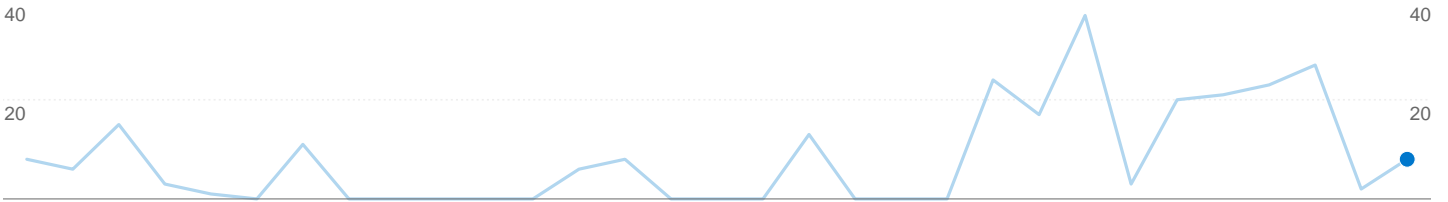

Pages on this site were viewed a total of 8 times

8 Pageviews

3 Unique Views

0.00% Bounce Rate

Top Content

Pages	Pageviews	% Pageviews
/sqa/recent.cfm	4	50.00%
/sqa/submit.htm	2	25.00%
/sqa/search.htm	2	25.00%