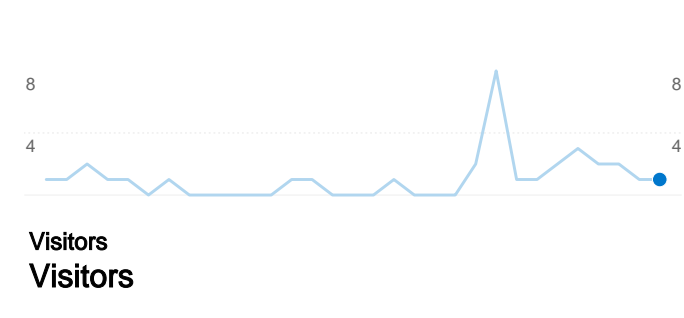

## Site Usage

**1 Visits**

**0.00% Bounce Rate**

**8 Pageviews**

**00:01:23 Avg. Time on Site**

**8.00 Pages/Visit**

**100.00% % New Visits**

## Visitors Overview

## Traffic Sources Overview