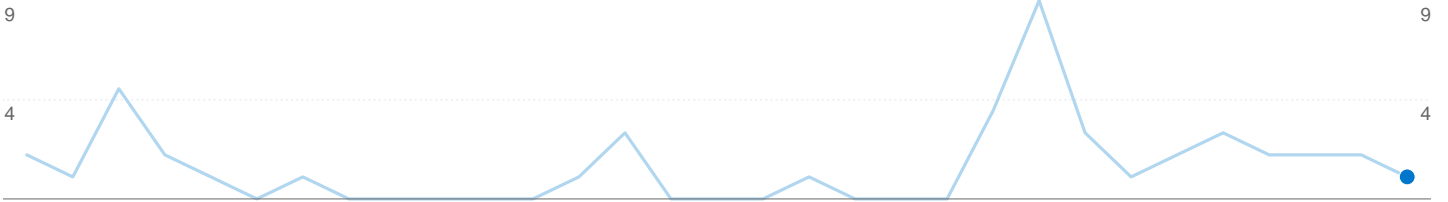

## 1 people visited this site

 **1** Visits

 **1** Absolute Unique Visitors

 **8** Pageviews

 **8.00** Average Pageviews

 **00:01:23** Time on Site

 **0.00%** Bounce Rate

 **100.00%** New Visits

## Technical Profile

Browser	Visits	% visits	Connection Speed	Visits	% visits
Internet Explorer	1	100.00%	Cable	1	100.00%

All traffic sources sent a total of 1 visits

- 0.00% Direct Traffic
- 0.00% Referring Sites
- 100.00% Search Engines