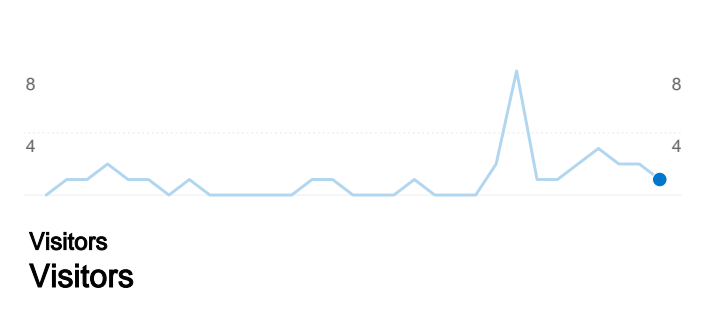

Site Usage

2 Visits

100.00% Bounce Rate

2 Pageviews

00:00:00 Avg. Time on Site

1.00 Pages/Visit

50.00% % New Visits

Visitors Overview