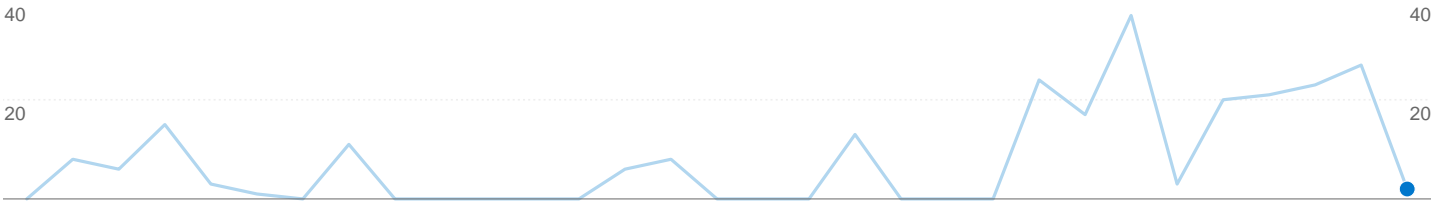

Goal Performance

Goal Conversion Rate

Goal Conversion Rate
0.00%

Total Goal Value

Total Goal Value
0\$

2 visits came from 1 countries/territories

Site Usage

Visits 2 % of Site Total: 100.00%	Pages/Visit 1.00 Site Avg: 1.00 (0.00%)	Avg. Time on Site 00:00:00 Site Avg: 00:00:00 (0.00%)	% New Visits 50.00% Site Avg: 50.00% (0.00%)	Bounce Rate 100.00% Site Avg: 100.00% (0.00%)	
Country/Territory	Visits	Pages/Visit	Avg. Time on Site	% New Visits	Bounce Rate
United States	2	1.00	00:00:00	50.00%	100.00%

1 - 1 of 1

Pages on this site were viewed a total of 2 times

 2 Pageviews

 2 Unique Views

 100.00% Bounce Rate

Top Content

Pages	Pageviews	% Pageviews
/sqa/	2	100.00%

Entrance Sources:

Oct 18, 2007 - Oct 18, 2007

This page was viewed 0 times via 0 sources

Content Performance

Pageviews 0 % of Site Total: 0.00%	Unique Pageviews 0 % of Site Total: 0.00%	Time on Page 00:00:00 Site Avg: 00:00:00 (0.00%)	Bounce Rate 0.00% Site Avg: 100.00% (- 100.00%)	% Exit 0.00% Site Avg: 100.00% (- 100.00%)	\$ Index 0\$ Site Avg: 0\$ (0.00%)	
Source	Pageviews	Unique Pageviews	Time on Page	Bounce Rate	% Exit	\$ Index
There is no data for this view.						
						1 - 0 of 0