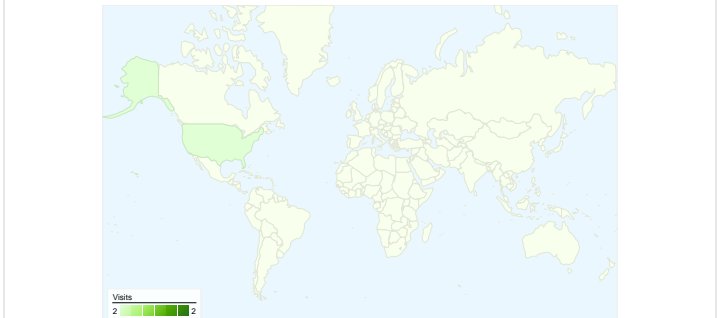

Site Usage

2 Visits

100.00% Bounce Rate

2 Pageviews

00:00:00 Avg. Time on Site

1.00 Pages/Visit

50.00% % New Visits

Visitors Overview

Map Overlay world

Traffic Sources Overview

Content Overview

Pages	Pageviews	% Pageviews
/sqa/	2	100.00%

Entrance Sources: /

Source	Pageviews	% visits
There is no data for this view.		

Goals Overview

1 people visited this site