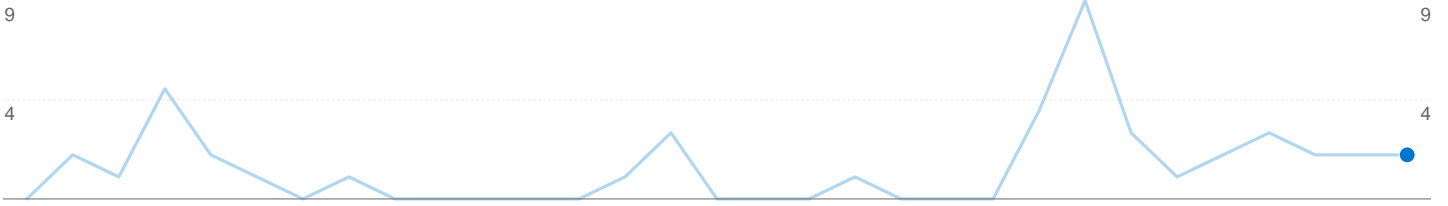

Site Usage

2 Visits

100.00% Bounce Rate

2 Pageviews

00:00:00 Avg. Time on Site

1.00 Pages/Visit

50.00% % New Visits

Visitors Overview

 **2 Visits**

 **1 Absolute Unique Visitors**

 **2 Pageviews**

 **1.00 Average Pageviews**

 **00:00:00 Time on Site**

 **100.00% Bounce Rate**

 **50.00% New Visits**

Technical Profile

Browser	Visits	% visits	Connection Speed	Visits	% visits
Internet Explorer	2	100.00%	Cable	2	100.00%

All traffic sources sent a total of 2 visits

100.00% Direct Traffic

0.00% Referring Sites

0.00% Search Engines

Top Traffic Sources

Sources	Visits	% visits	Keywords	Visits	% visits
(direct) ((none))	2	100.00%	There is no data for this view.		

Visitors completed 0 goal conversions

0 conversions, Goal 1: Search performed