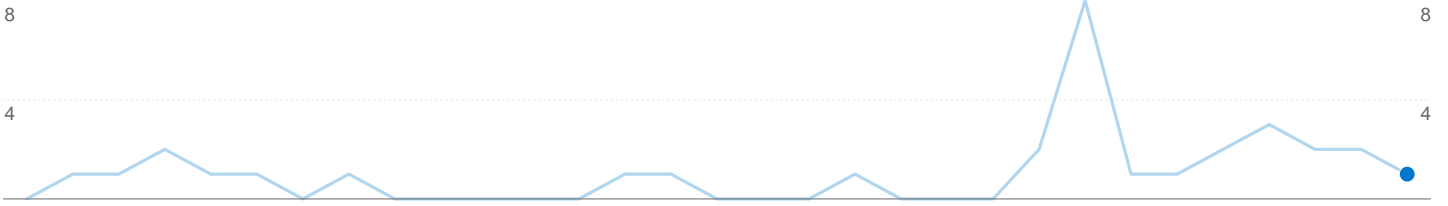

Site Usage

2 Visits

100.00% Bounce Rate

2 Pageviews

00:00:00 Avg. Time on Site

1.00 Pages/Visit

50.00% % New Visits

Visitors Overview

Map Overlay world

Traffic Sources Overview

Content Overview

Pages	Pageviews	% Pageviews
/sqa/	2	100.00%

Entrance Sources: /

Source	Pageviews	% visits
There is no data for this view.		

Goals Overview

1 people visited this site

 **2 Visits**

 **1 Absolute Unique Visitors**

 **2 Pageviews**

 **1.00 Average Pageviews**

 **00:00:00 Time on Site**

 **100.00% Bounce Rate**

 **50.00% New Visits**

Technical Profile