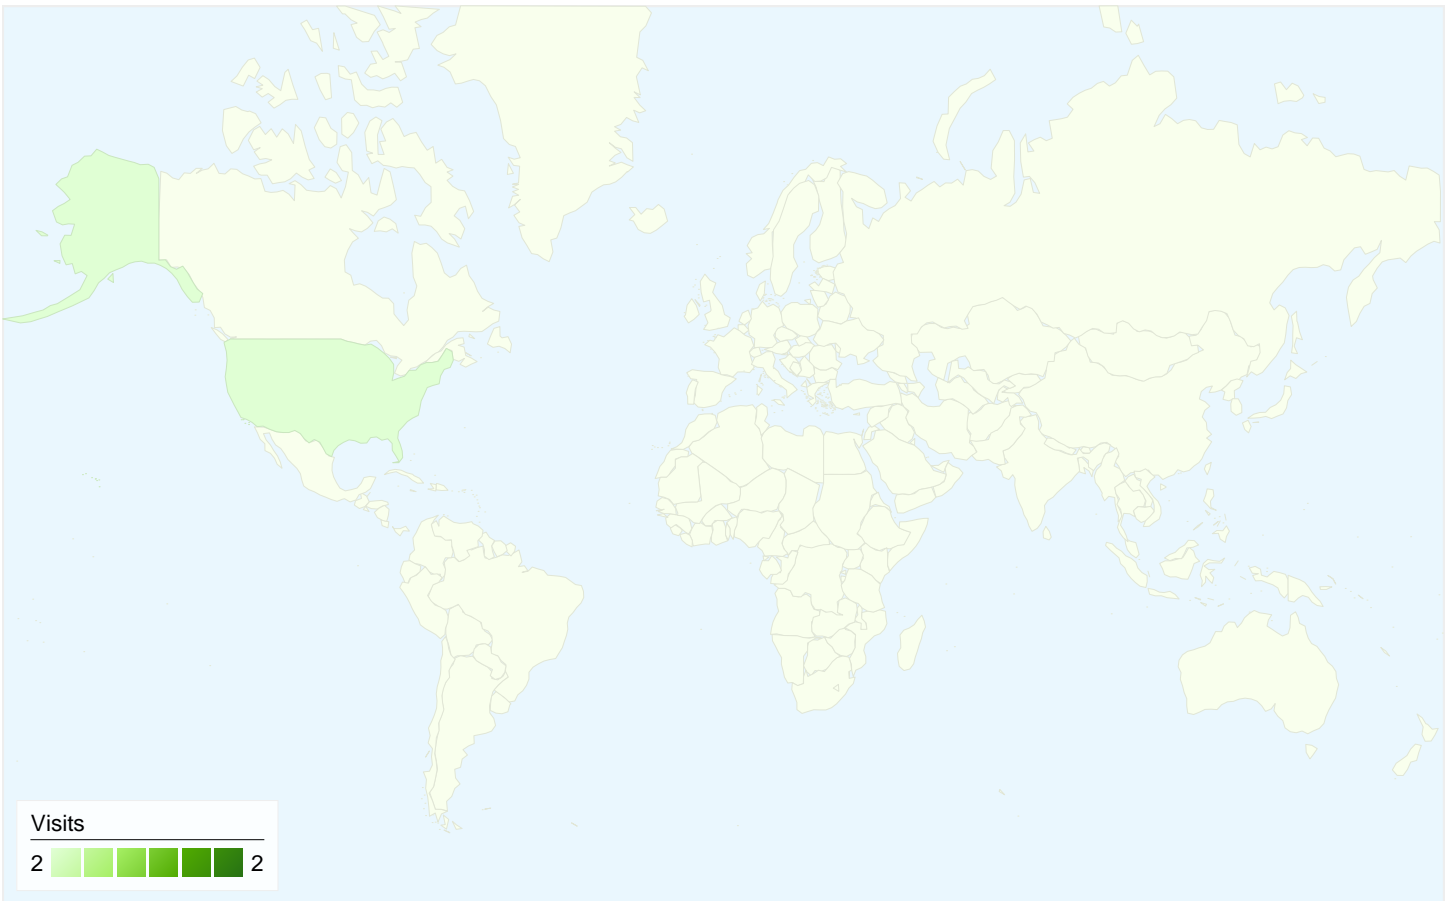

Goal Performance

Goal Conversion Rate

Goal Conversion Rate
0.00%

Total Goal Value

Total Goal Value
0\$

2 visits came from 1 countries/territories

Site Usage

Visits 2 % of Site Total: 100.00%	Pages/Visit 1.00 Site Avg: 1.00 (0.00%)	Avg. Time on Site 00:00:00 Site Avg: 00:00:00 (0.00%)	% New Visits 50.00% Site Avg: 50.00% (0.00%)	Bounce Rate 100.00% Site Avg: 100.00% (0.00%)	
Country/Territory	Visits	Pages/Visit	Avg. Time on Site	% New Visits	Bounce Rate
United States	2	1.00	00:00:00	50.00%	100.00%