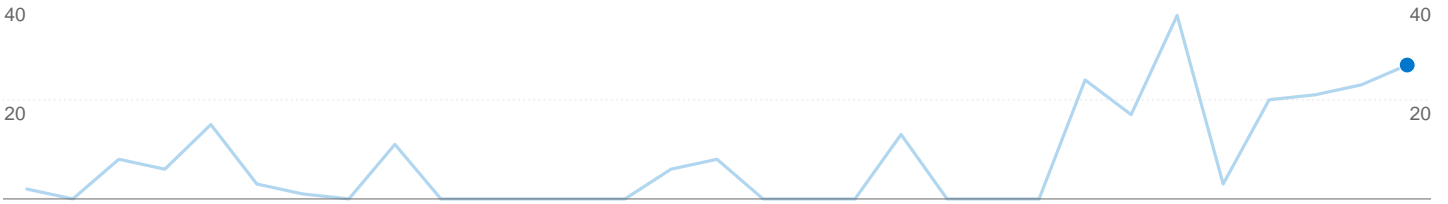

Pages on this site were viewed a total of 27 times

27 Pageviews

14 Unique Views

0.00% Bounce Rate

Top Content

Pages	Pageviews	% Pageviews
/sqa/search.htm	7	25.93%
/sqa/	4	14.81%
/sqa/recent.cfm	3	11.11%
/sqa/faq.htm	3	11.11%
/sqa/searchresult.cfm	2	7.41%