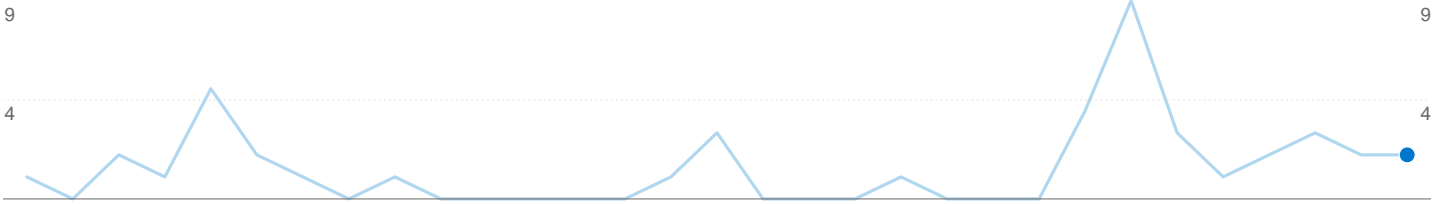

Site Usage

2 Visits

0.00% Bounce Rate

27 Pageviews

00:02:12 Avg. Time on Site

13.50 Pages/Visit

100.00% % New Visits

Visitors Overview

Goals Overview

Entrance Sources: /

Source	Pageviews	% visits
There is no data for this view.		

2 people visited this site

 **2 Visits**

 **2 Absolute Unique Visitors**

 **27 Pageviews**

 **13.50 Average Pageviews**

 **00:02:12 Time on Site**

 **0.00% Bounce Rate**

 **100.00% New Visits**

Technical Profile

Browser	Visits	% visits	Connection Speed	Visits	% visits
Firefox	2	100.00%	Cable	1	50.00%
			T1	1	50.00%

All traffic sources sent a total of 2 visits