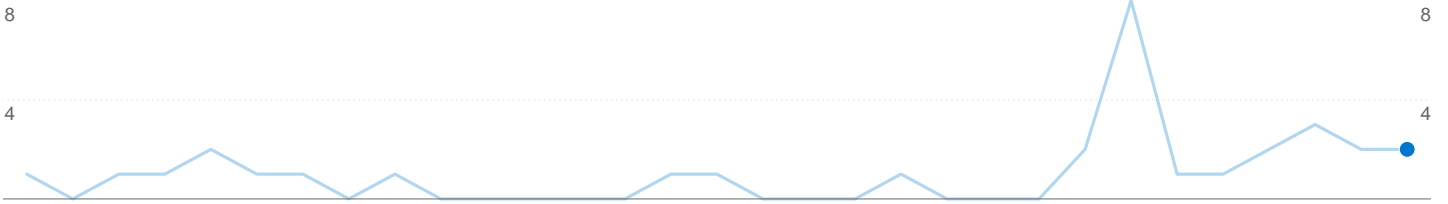

Site Usage

2 Visits

0.00% Bounce Rate

27 Pageviews

00:02:12 Avg. Time on Site

13.50 Pages/Visit

100.00% % New Visits

Visitors Overview

Goals Overview

Entrance Sources: /

Source	Pageviews	% visits
There is no data for this view.		

2 people visited this site

 **2 Visits**

 **2 Absolute Unique Visitors**

 **27 Pageviews**

 **13.50 Average Pageviews**