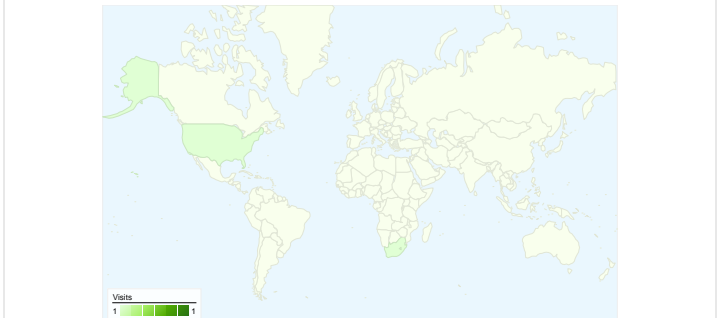

Map Overlay world