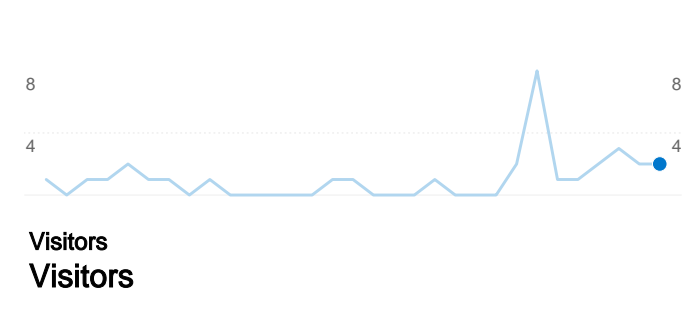

Site Usage

2 Visits

0.00% Bounce Rate

27 Pageviews

00:02:12 Avg. Time on Site

13.50 Pages/Visit

100.00% % New Visits

Visitors Overview

Goals Overview

Entrance Sources: /

Source	Pageviews	% visits
There is no data for this view.		

2 people visited this site

 **2 Visits**

 **2 Absolute Unique Visitors**

 **27 Pageviews**

 **13.50 Average Pageviews**