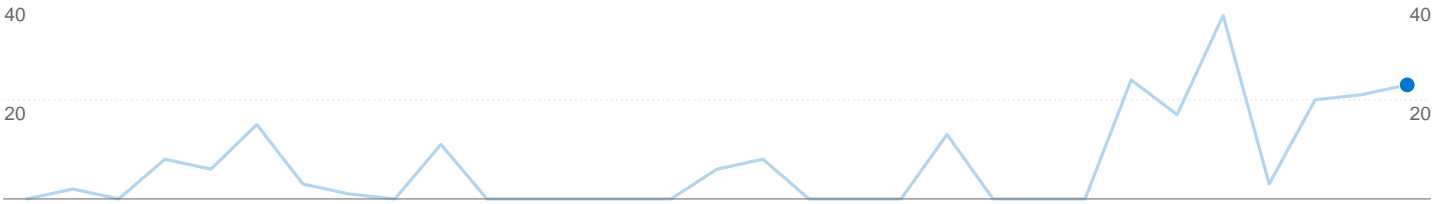

Top Traffic Sources

Sources	Visits	% visits
(direct) ((none))	2	100.00%

Keywords	Visits	% visits
There is no data for this view.		

Visitors completed 2 goal conversions

2 conversions, Goal 1: Search performed

Goal Performance

Goal Conversion Rate

Goal Conversion Rate
100.00%

Total Goal Value

Total Goal Value
0\$

2 visits came from 1 countries/territories

Site Usage

Visits 2 % of Site Total: 100.00%	Pages/Visit 11.50 Site Avg: 11.50 (0.00%)	Avg. Time on Site 00:04:26 Site Avg: 00:04:26 (0.00%)	% New Visits 100.00% Site Avg: 100.00% (0.00%)	Bounce Rate 0.00% Site Avg: 0.00% (0.00%)	
Country/Territory	Visits	Pages/Visit	Avg. Time on Site	% New Visits	Bounce Rate
United States	2	11.50	00:04:26	100.00%	0.00%

1 - 1 of 1

Pages on this site were viewed a total of 23 times

 **23 Pageviews**

 **15 Unique Views**

 **0.00% Bounce Rate**

Top Content

Pages	Pageviews	% Pageviews
/sqa/searchresult.cfm	3	13.04%
/sqa/recent.cfm	3	13.04%
/sqa/submit.htm	3	13.04%
/sqa/index.htm	3	13.04%
/sqa/submitform.cfm	2	8.70%

Entrance Sources:

Oct 16, 2007 - Oct 16, 2007

This page was viewed 0 times via 0 sources

Content Performance

Pageviews 0 % of Site Total: 0.00%	Unique Pageviews 0 % of Site Total: 0.00%	Time on Page 00:00:00 Site Avg: 00:00:25 (-100.00%)	Bounce Rate 0.00% Site Avg: 0.00% (0.00%)	% Exit 0.00% Site Avg: 8.70% (-100.00%)	\$ Index 0\$ Site Avg: 0\$ (0.00%)		
Source		Pageviews	Unique Pageviews	Time on Page	Bounce Rate	% Exit	\$ Index
There is no data for this view.							
1 - 0 of 0							