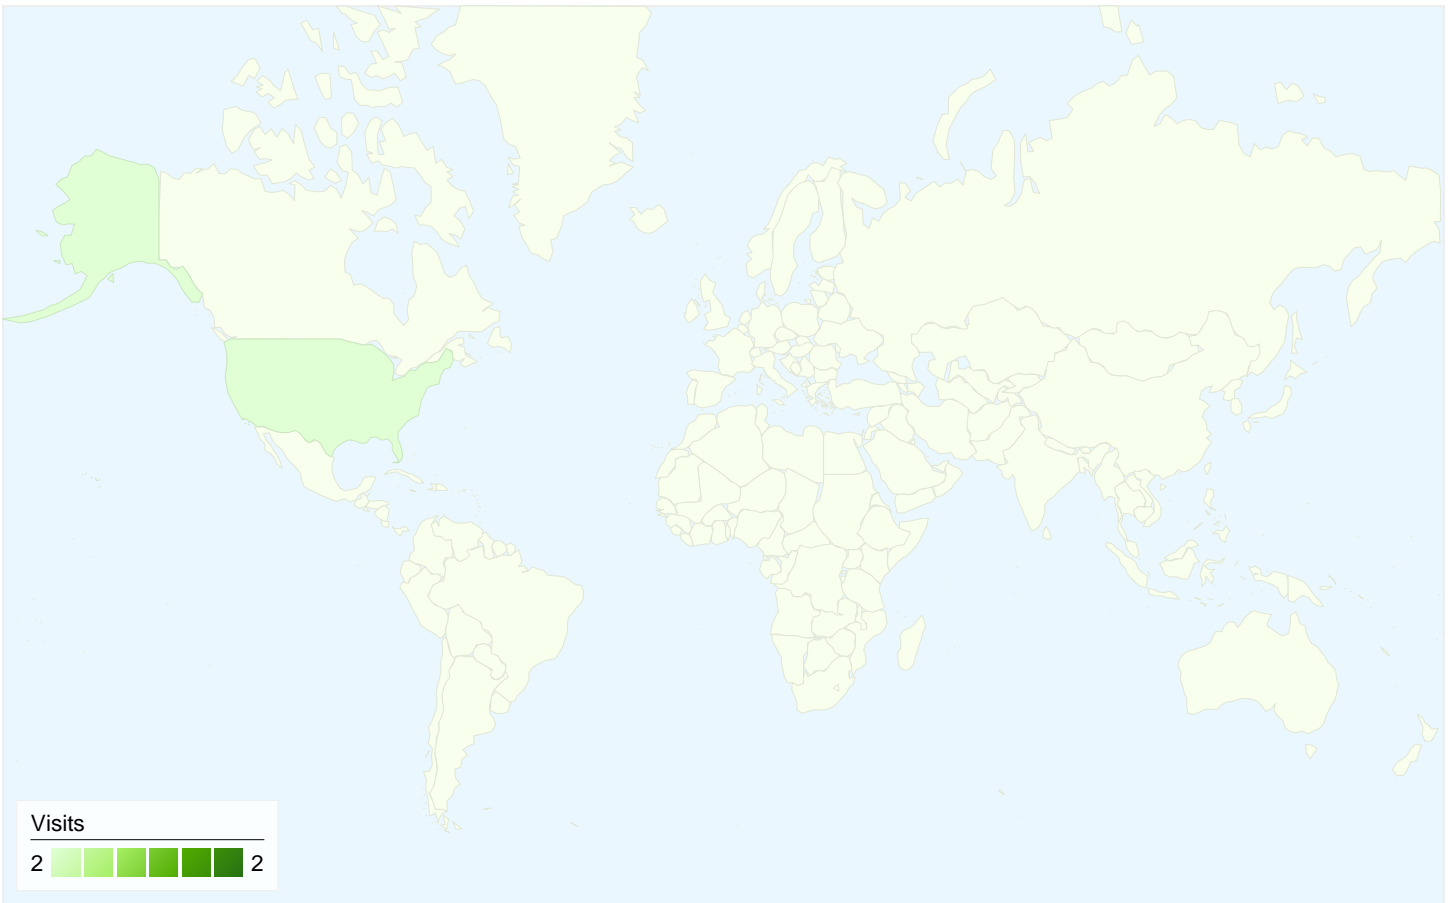

Goal Performance

Goal Conversion Rate

Goal Conversion Rate
100.00%

Total Goal Value

Total Goal Value
0\$

2 visits came from 1 countries/territories

Site Usage

Visits 2 % of Site Total: 100.00%	Pages/Visit 11.50 Site Avg: 11.50 (0.00%)	Avg. Time on Site 00:04:26 Site Avg: 00:04:26 (0.00%)	% New Visits 100.00% Site Avg: 100.00% (0.00%)	Bounce Rate 0.00% Site Avg: 0.00% (0.00%)	
Country/Territory	Visits	Pages/Visit	Avg. Time on Site	% New Visits	Bounce Rate
United States	2	11.50	00:04:26	100.00%	0.00%