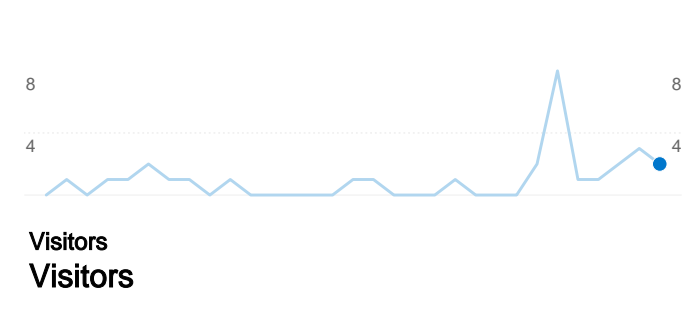

Site Usage

2 Visits

0.00% Bounce Rate

23 Pageviews

00:04:26 Avg. Time on Site

11.50 Pages/Visit

100.00% % New Visits

Visitors Overview

Top Traffic Sources

Sources	Visits	% visits
(direct) ((none))	2	100.00%

Keywords	Visits	% visits
There is no data for this view.		

Visitors completed 2 goal conversions

2 conversions, Goal 1: Search performed