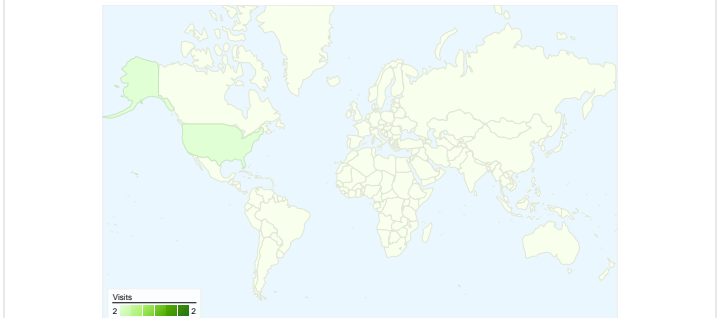

Map Overlay world