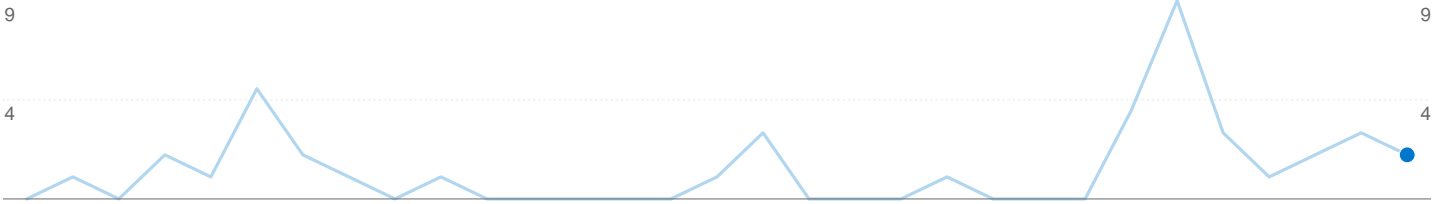

Site Usage

2 Visits

0.00% Bounce Rate

23 Pageviews

00:04:26 Avg. Time on Site

11.50 Pages/Visit

100.00% % New Visits

Visitors Overview

Goals Overview

Entrance Sources: /

Source	Pageviews	% visits
There is no data for this view.		

All traffic sources sent a total of 2 visits

 100.00% Direct Traffic

 0.00% Referring Sites

 0.00% Search Engines

Top Traffic Sources

Sources	Visits	% visits
(direct) ((none))	2	100.00%

Keywords	Visits	% visits
There is no data for this view.		

Visitors completed 2 goal conversions

2 conversions, Goal 1: Search performed