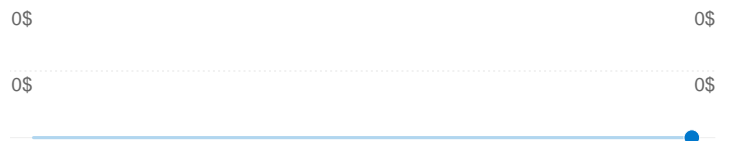

Goals Overview

Entrance Sources: /

Source	Pageviews	% visits
There is no data for this view.		

All traffic sources sent a total of 2 visits

 100.00% Direct Traffic

 0.00% Referring Sites

 0.00% Search Engines

Top Traffic Sources

Sources	Visits	% visits
(direct) ((none))	2	100.00%

Keywords	Visits	% visits
There is no data for this view.		

Visitors completed 2 goal conversions

2 conversions, Goal 1: Search performed

Goal Performance

Goal Conversion Rate

Goal Conversion Rate
100.00%

Total Goal Value

Total Goal Value
0\$

2 visits came from 1 countries/territories

Site Usage

Visits 2 % of Site Total: 100.00%	Pages/Visit 11.50 Site Avg: 11.50 (0.00%)	Avg. Time on Site 00:04:26 Site Avg: 00:04:26 (0.00%)	% New Visits 100.00% Site Avg: 100.00% (0.00%)	Bounce Rate 0.00% Site Avg: 0.00% (0.00%)	
Country/Territory	Visits	Pages/Visit	Avg. Time on Site	% New Visits	Bounce Rate
United States	2	11.50	00:04:26	100.00%	0.00%