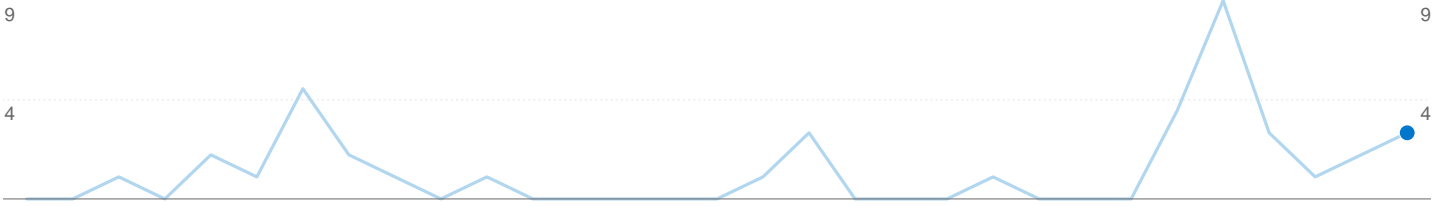

Site Usage

3 Visits

21 Pageviews

7.00 Pages/Visit

0.00% Bounce Rate

00:00:58 Avg. Time on Site

100.00% % New Visits

Visitors Overview

Goals Overview

Entrance Sources: /

Source	Pageviews	% visits
There is no data for this view.		

3 people visited this site

3 Visits

3 Absolute Unique Visitors

21 Pageviews

7.00 Average Pageviews

00:00:58 Time on Site

0.00% Bounce Rate

100.00% New Visits

Technical Profile

Browser	Visits	% visits	Connection Speed	Visits	% visits
Safari	1	33.33%	DSL	1	33.33%
Firefox	1	33.33%	T1	1	33.33%
Internet Explorer	1	33.33%	Unknown	1	33.33%