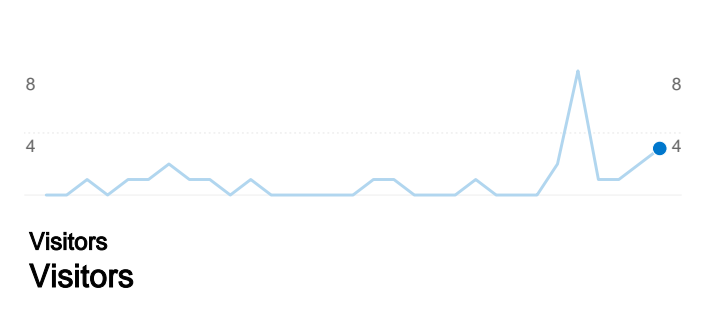

Site Usage

3 Visits

21 Pageviews

7.00 Pages/Visit

0.00% Bounce Rate

00:00:58 Avg. Time on Site

100.00% % New Visits

Visitors Overview

Goals Overview

Entrance Sources: /

Source	Pageviews	% visits
There is no data for this view.		

3 people visited this site

3 Visits

3 Absolute Unique Visitors

21 Pageviews

7.00 Average Pageviews

Total Goal Value
0\$

3 visits came from 1 countries/territories

Site Usage

Visits 3 % of Site Total: 100.00%	Pages/Visit 7.00 Site Avg: 7.00 (0.00%)	Avg. Time on Site 00:00:58 Site Avg: 00:00:58 (0.00%)	% New Visits 100.00% Site Avg: 100.00% (0.00%)	Bounce Rate 0.00% Site Avg: 0.00% (0.00%)	
Country/Territory	Visits	Pages/Visit	Avg. Time on Site	% New Visits	Bounce Rate
United States	3	7.00	00:00:58	100.00%	0.00%