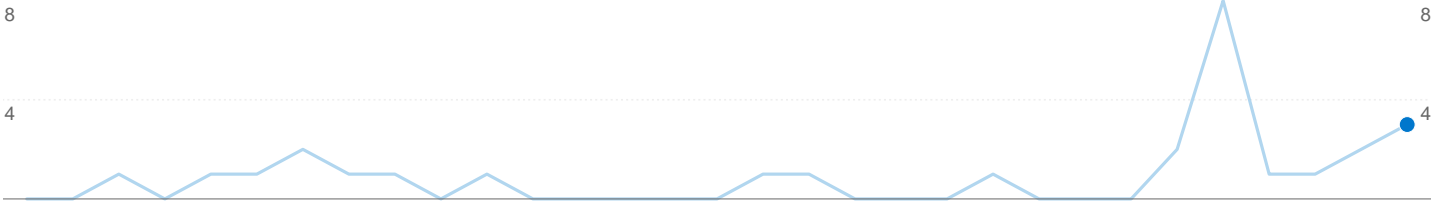

Site Usage

3 Visits

21 Pageviews

7.00 Pages/Visit

0.00% Bounce Rate

00:00:58 Avg. Time on Site

100.00% % New Visits

Visitors Overview

Goals Overview

Entrance Sources: /

Source	Pageviews	% visits
There is no data for this view.		

3 people visited this site

3 Visits

3 Absolute Unique Visitors

21 Pageviews

7.00 Average Pageviews

Total Goal Value
0\$

3 visits came from 1 countries/territories

Site Usage

Visits 3 % of Site Total: 100.00%	Pages/Visit 7.00 Site Avg: 7.00 (0.00%)	Avg. Time on Site 00:00:58 Site Avg: 00:00:58 (0.00%)	% New Visits 100.00% Site Avg: 100.00% (0.00%)	Bounce Rate 0.00% Site Avg: 0.00% (0.00%)	
Country/Territory	Visits	Pages/Visit	Avg. Time on Site	% New Visits	Bounce Rate
United States	3	7.00	00:00:58	100.00%	0.00%