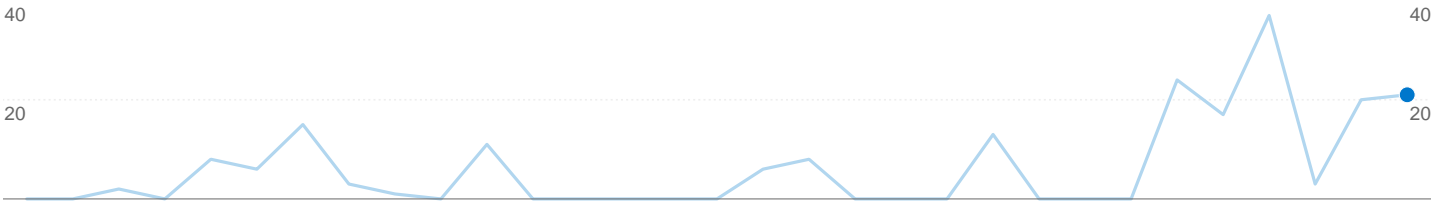

Keywords	Visits	% visits
There is no data for this view.		

Visitors completed 2 goal conversions

2 conversions, Goal 1: Search performed

Goal Performance

Goal Conversion Rate

Goal Conversion Rate
66.67%

Total Goal Value

Total Goal Value
0\$

3 visits came from 1 countries/territories

Site Usage

Visits 3 % of Site Total: 100.00%	Pages/Visit 7.00 Site Avg: 7.00 (0.00%)	Avg. Time on Site 00:00:58 Site Avg: 00:00:58 (0.00%)	% New Visits 100.00% Site Avg: 100.00% (0.00%)	Bounce Rate 0.00% Site Avg: 0.00% (0.00%)	
Country/Territory	Visits	Pages/Visit	Avg. Time on Site	% New Visits	Bounce Rate
United States	3	7.00	00:00:58	100.00%	0.00%

1 - 1 of 1

Pages on this site were viewed a total of 21 times

 **21** Pageviews

 **12** Unique Views

 **0.00%** Bounce Rate

Top Content

Pages	Pageviews	% Pageviews
/sqa/search.htm	6	28.57%
/sqa/searchresult.cfm	4	19.05%
/sqa/	4	19.05%
/sqa/recent.cfm	4	19.05%
/sqa/stat.cfm	2	9.52%

Entrance Sources:

Oct 15, 2007 - Oct 15, 2007

This page was viewed 0 times via 0 sources

Content Performance

Pageviews 0 % of Site Total: 0.00%	Unique Pageviews 0 % of Site Total: 0.00%	Time on Page 00:00:00 Site Avg: 00:00:10 (-100.00%)	Bounce Rate 0.00% Site Avg: 0.00% (0.00%)	% Exit 0.00% Site Avg: 14.29% (-100.00%)	\$ Index 0\$ Site Avg: 0\$ (0.00%)	
Source	Pageviews	Unique Pageviews	Time on Page	Bounce Rate	% Exit	\$ Index
There is no data for this view.						
						1 - 0 of 0