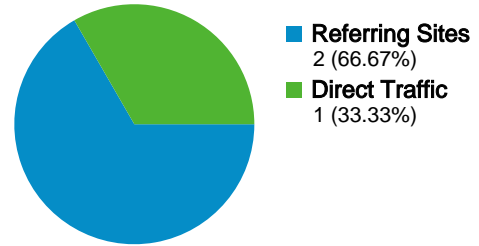

Goals Overview

Entrance Sources: /

Source	Pageviews	% visits
There is no data for this view.		

3 people visited this site

3 Visits

3 Absolute Unique Visitors

21 Pageviews

7.00 Average Pageviews

00:00:58 Time on Site

0.00% Bounce Rate

100.00% New Visits

Technical Profile

Browser	Visits	% visits	Connection Speed	Visits	% visits
Safari	1	33.33%	DSL	1	33.33%
Firefox	1	33.33%	T1	1	33.33%
Internet Explorer	1	33.33%	Unknown	1	33.33%

All traffic sources sent a total of 3 visits

-  33.33% Direct Traffic
-  66.67% Referring Sites
-  0.00% Search Engines

Top Traffic Sources

Sources	Visits	% visits
(direct) ((none))	1	33.33%
elsblog.org (referral)	1	33.33%
us.f363.mail.yahoo.com	1	33.33%