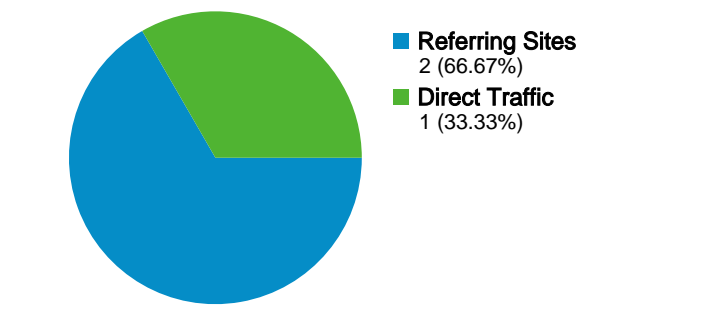

Traffic Sources Overview

Content Overview

Pages	Pageviews	% Pageviews
/sqa/search.htm	6	28.57%
/sqa/searchresult.cfm	4	19.05%
/sqa/	4	19.05%
/sqa/recent.cfm	4	19.05%
/sqa/stat.cfm	2	9.52%