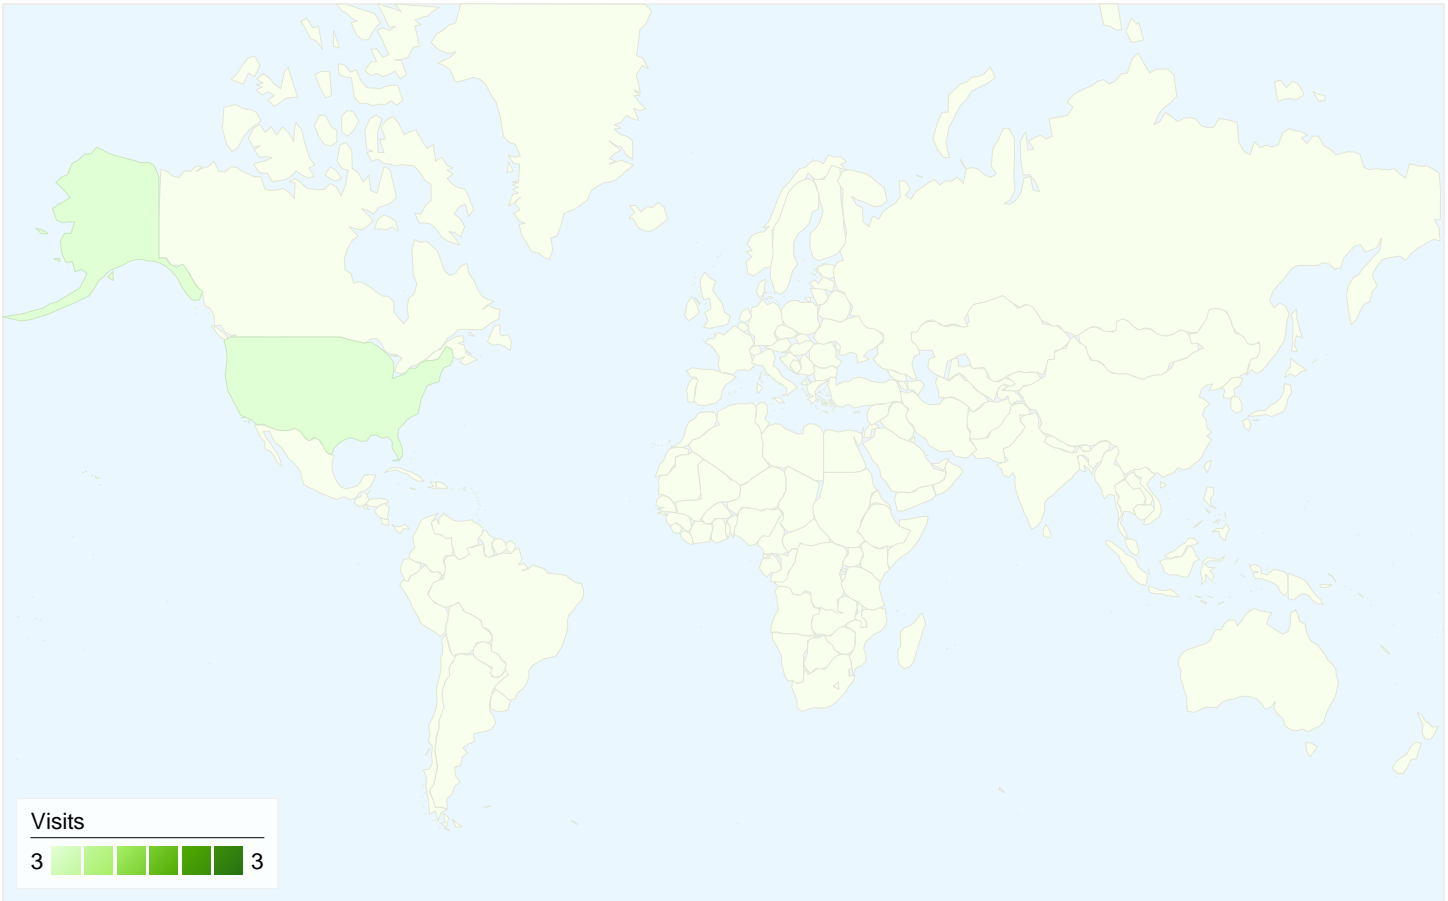

Keywords	Visits	% visits
There is no data for this view.		

Visitors completed 2 goal conversions

2 conversions, Goal 1: Search performed

Goal Performance

Goal Conversion Rate

Goal Conversion Rate
66.67%

Total Goal Value

Total Goal Value
0\$

3 visits came from 1 countries/territories

Site Usage

Visits 3 % of Site Total: 100.00%	Pages/Visit 7.00 Site Avg: 7.00 (0.00%)	Avg. Time on Site 00:00:58 Site Avg: 00:00:58 (0.00%)	% New Visits 100.00% Site Avg: 100.00% (0.00%)	Bounce Rate 0.00% Site Avg: 0.00% (0.00%)	
Country/Territory	Visits	Pages/Visit	Avg. Time on Site	% New Visits	Bounce Rate
United States	3	7.00	00:00:58	100.00%	0.00%