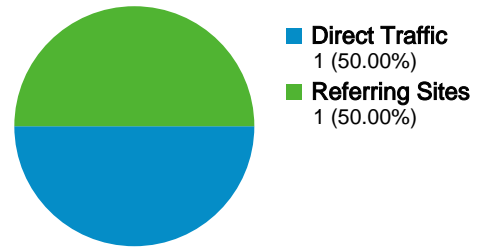

Entrance Sources: /

Source	Pageviews	% visits
There is no data for this view.		

2 people visited this site

 **2 Visits**

 **2 Absolute Unique Visitors**

 **20 Pageviews**

 **10.00 Average Pageviews**

 **00:00:56 Time on Site**

 **50.00% Bounce Rate**

 **100.00% New Visits**

Technical Profile

Browser	Visits	% visits	Connection Speed	Visits	% visits
Safari	1	50.00%	Cable	1	50.00%
Firefox	1	50.00%	T1	1	50.00%

All traffic sources sent a total of 2 visits

- 50.00% Direct Traffic
- 50.00% Referring Sites
- 0.00% Search Engines

Top Traffic Sources

Sources	Visits	% visits
(direct) ((none))	1	50.00%
web.mail.sc.edu (referral)	1	50.00%

Keywords	Visits	% visits
There is no data for this view.		