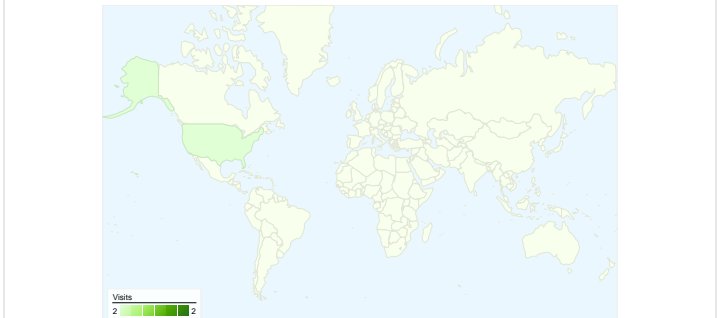

Map Overlay world