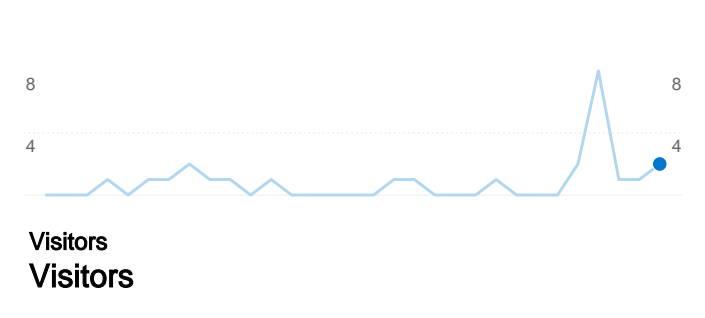

Site Usage

2 Visits

20 Pageviews

10.00 Pages/Visit

50.00% Bounce Rate

00:00:56 Avg. Time on Site

100.00% % New Visits

Visitors Overview

Entrance Sources: /

Source	Pageviews	% visits
There is no data for this view.		

2 people visited this site

 **2 Visits**

 **2 Absolute Unique Visitors**

 **20 Pageviews**

 **10.00 Average Pageviews**

 **00:00:56 Time on Site**