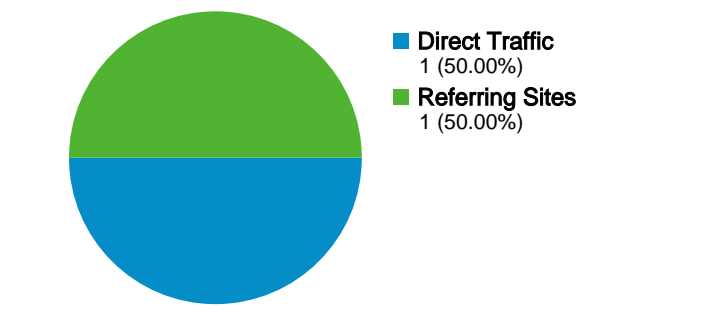

Traffic Sources Overview

Content Overview

Pages	Pageviews	% Pageviews
/sqa/search.htm	8	40.00%
/sqa/searchresult.cfm	7	35.00%
/sqa/	2	10.00%
/sqa/index.htm	1	5.00%
/sqa/faq.htm	1	5.00%