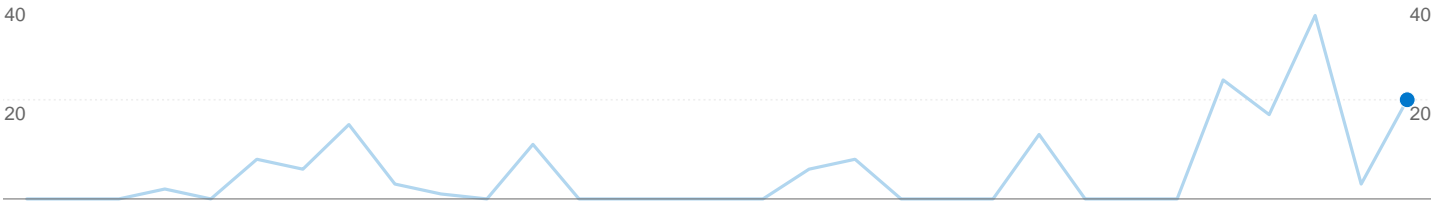

Visitors completed 1 goal conversions

1 conversions, Goal 1: Search performed

Goal Performance

Goal Conversion Rate

Goal Conversion Rate
50.00%

Total Goal Value

Total Goal Value
0\$

2 visits came from 1 countries/territories

Site Usage

Visits 2 % of Site Total: 100.00%	Pages/Visit 10.00 Site Avg: 10.00 (0.00%)	Avg. Time on Site 00:00:56 Site Avg: 00:00:56 (0.00%)	% New Visits 100.00% Site Avg: 100.00% (0.00%)	Bounce Rate 50.00% Site Avg: 50.00% (0.00%)	
Country/Territory	Visits	Pages/Visit	Avg. Time on Site	% New Visits	Bounce Rate
United States	2	10.00	00:00:56	100.00%	50.00%