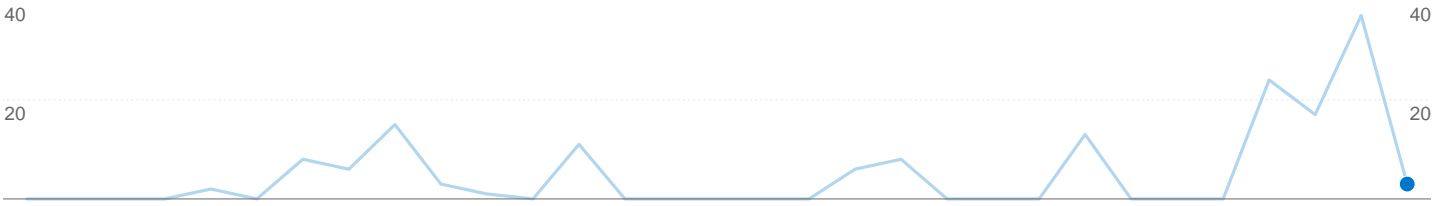

Sources	Visits	% visits
surveydesign.blogspot.com	1	100.00%

Keywords	Visits	% visits
There is no data for this view.		

Visitors completed 0 goal conversions

0 conversions, Goal 1: Search performed

Goal Performance

Goal Conversion Rate

Goal Conversion Rate
0.00%

Total Goal Value

Total Goal Value
0\$

1 visits came from 1 countries/territories

Site Usage

Visits 1 % of Site Total: 100.00%	Pages/Visit 3.00 Site Avg: 3.00 (0.00%)	Avg. Time on Site 00:00:06 Site Avg: 00:00:06 (0.00%)	% New Visits 0.00% Site Avg: 0.00% (0.00%)	Bounce Rate 0.00% Site Avg: 0.00% (0.00%)	
Country/Territory	Visits	Pages/Visit	Avg. Time on Site	% New Visits	Bounce Rate
United States	1	3.00	00:00:06	0.00%	0.00%

Entrance Sources:

Oct 13, 2007 - Oct 13, 2007

This page was viewed 0 times via 0 sources

Content Performance

Pageviews 0 % of Site Total: 0.00%	Unique Pageviews 0 % of Site Total: 0.00%	Time on Page 00:00:00 Site Avg: 00:00:03 (- 100.00%)	Bounce Rate 0.00% Site Avg: 0.00% (0.00%)	% Exit 0.00% Site Avg: 33.33% (-100.00%)	\$ Index 0\$ Site Avg: 0\$ (0.00%)	
Source	Pageviews	Unique Pageviews	Time on Page	Bounce Rate	% Exit	\$ Index
There is no data for this view.						
1 - 0 of 0						