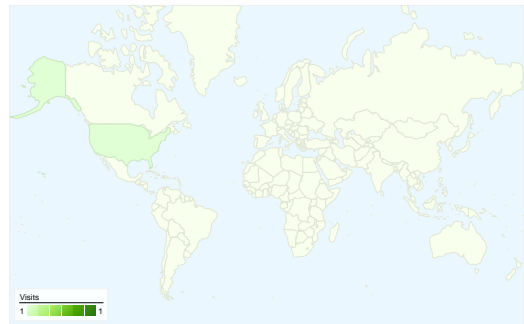

Site Usage

1 Visits

3 Pageviews

3.00 Pages/Visit

0.00% Bounce Rate

00:00:06 Avg. Time on Site

0.00% % New Visits

Visitors Overview

Map Overlay world

Traffic Sources Overview

Content Overview

Pages	Pageviews	% Pageviews
/sqa/submit.htm	1	33.33%
/sqa/submitform.cfm	1	33.33%
/sqa/	1	33.33%

Entrance Sources: /

Source	Pageviews	% visits
There is no data for this view.		