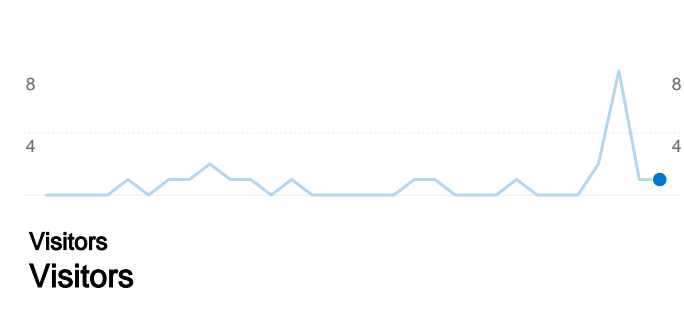

Site Usage

1 Visits

3 Pageviews

3.00 Pages/Visit

0.00% Bounce Rate

00:00:06 Avg. Time on Site

0.00% % New Visits

Visitors Overview