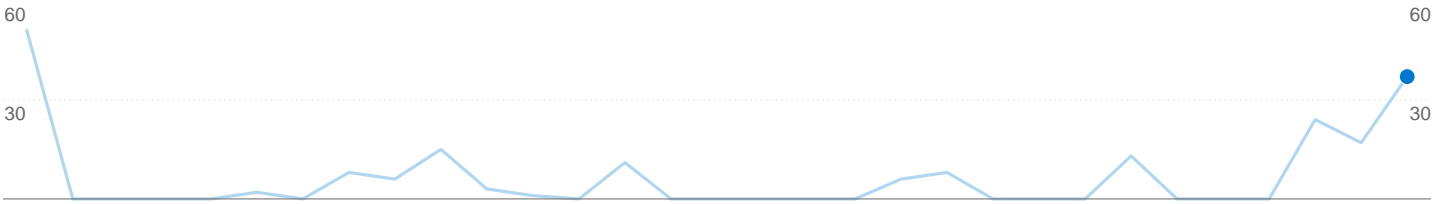

## All traffic sources sent a total of 3 visits

## Top Traffic Sources

Sources	Visits	% visits	Keywords	Visits	% visits
surveydesign.blogspot.com	3	100.00%	There is no data for this view.		

## 3 visits came from 1 countries/territories

Site Usage

<b>Visits</b> <b>3</b> % of Site Total: 100.00%	<b>Pages/Visit</b> <b>12.33</b> Site Avg: 12.33 (0.00%)	<b>Avg. Time on Site</b> <b>00:07:02</b> Site Avg: 00:07:02 (0.00%)	<b>% New Visits</b> <b>0.00%</b> Site Avg: 0.00% (0.00%)	<b>Bounce Rate</b> <b>0.00%</b> Site Avg: 0.00% (0.00%)	
Country/Territory	Visits	Pages/Visit	Avg. Time on Site	% New Visits	Bounce Rate
United States	3	12.33	00:07:02	0.00%	0.00%