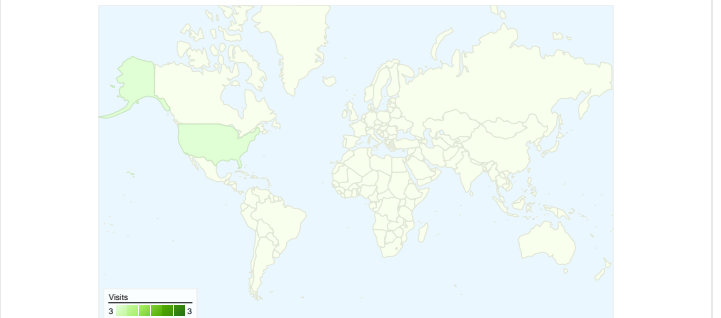

## Visitors Overview

## Traffic Sources Overview

## All traffic sources sent a total of 3 visits

## 3 visits came from 1 countries/territories

Site Usage

<b>Visits</b> <b>3</b> % of Site Total: 100.00%	<b>Pages/Visit</b> <b>12.33</b> Site Avg: 12.33 (0.00%)	<b>Avg. Time on Site</b> <b>00:07:02</b> Site Avg: 00:07:02 (0.00%)	<b>% New Visits</b> <b>0.00%</b> Site Avg: 0.00% (0.00%)	<b>Bounce Rate</b> <b>0.00%</b> Site Avg: 0.00% (0.00%)	
Country/Territory	Visits	Pages/Visit	Avg. Time on Site	% New Visits	Bounce Rate
United States	3	12.33	00:07:02	0.00%	0.00%