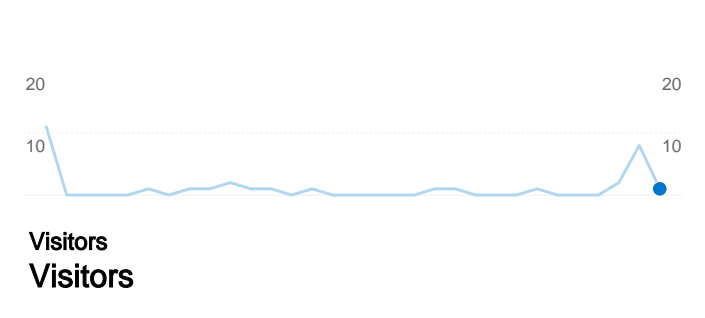

## Site Usage

**3 Visits**

**0.00% Bounce Rate**

**37 Pageviews**

**00:07:02 Avg. Time on Site**

**12.33 Pages/Visit**

**0.00% % New Visits**

## Visitors Overview

## All traffic sources sent a total of 3 visits

Pages on this site were viewed a total of 37 times

 37 Pageviews

 21 Unique Views

 0.00% Bounce Rate