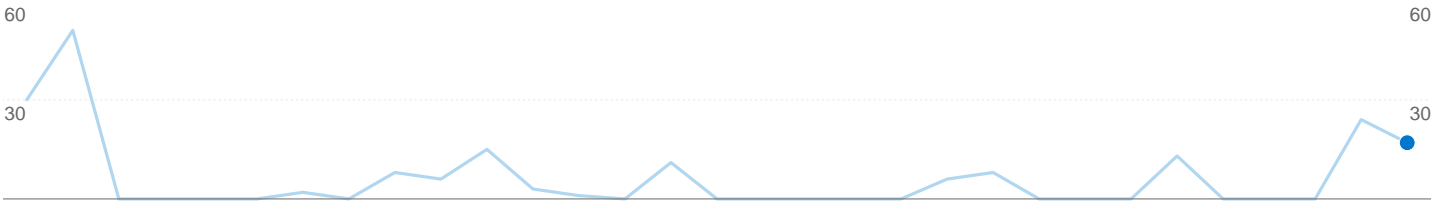

## Top Traffic Sources

Sources	Visits	% visits
(direct) ((none))	6	66.67%
surveydesign.blogspot.com	2	22.22%
commonsensej.blogspot.com	1	11.11%

Keywords	Visits	% visits
There is no data for this view.		

## 9 visits came from 2 countries/territories

Site Usage

<b>Visits</b> <b>9</b> % of Site Total: 100.00%	<b>Pages/Visit</b> <b>1.89</b> Site Avg: 1.89 (0.00%)	<b>Avg. Time on Site</b> <b>00:00:11</b> Site Avg: 00:00:11 (0.00%)	<b>% New Visits</b> <b>66.67%</b> Site Avg: 66.67% (0.00%)	<b>Bounce Rate</b> <b>77.78%</b> Site Avg: 77.78% (0.00%)	
Country/Territory	Visits	Pages/Visit	Avg. Time on Site	% New Visits	Bounce Rate
United States	8	2.00	00:00:12	62.50%	75.00%
Australia	1	1.00	00:00:00	100.00%	100.00%