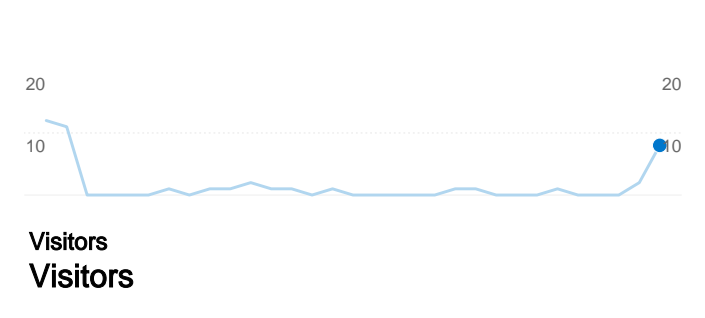

## Site Usage

**9 Visits**

**77.78% Bounce Rate**

**17 Pageviews**

**00:00:11 Avg. Time on Site**

**1.89 Pages/Visit**

**66.67% % New Visits**

## Visitors Overview

## 8 people visited this site

**9** Visits

**8** Absolute Unique Visitors

**17** Pageviews

**1.89** Average Pageviews

**00:00:11** Time on Site

**77.78%** Bounce Rate

**66.67%** New Visits

Pages on this site were viewed a total of 17 times

 17 Pageviews

 16 Unique Views

 77.78% Bounce Rate