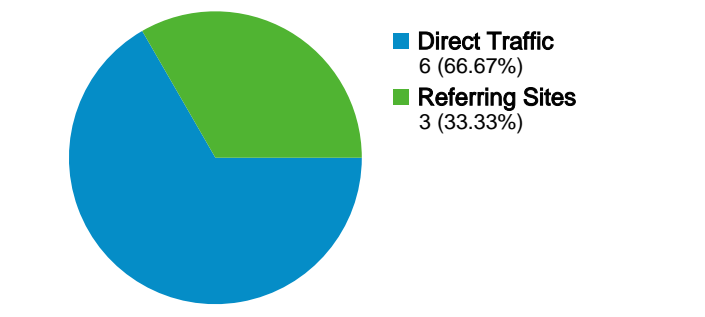

Traffic Sources Overview

Content Overview

Pages	Pageviews	% Pageviews
/sqa/	8	47.06%
/sqa/searchresult.cfm	3	17.65%
/sqa/search.htm	2	11.76%
/sqa/recent.cfm	2	11.76%
/sqa/stat.cfm	1	5.88%