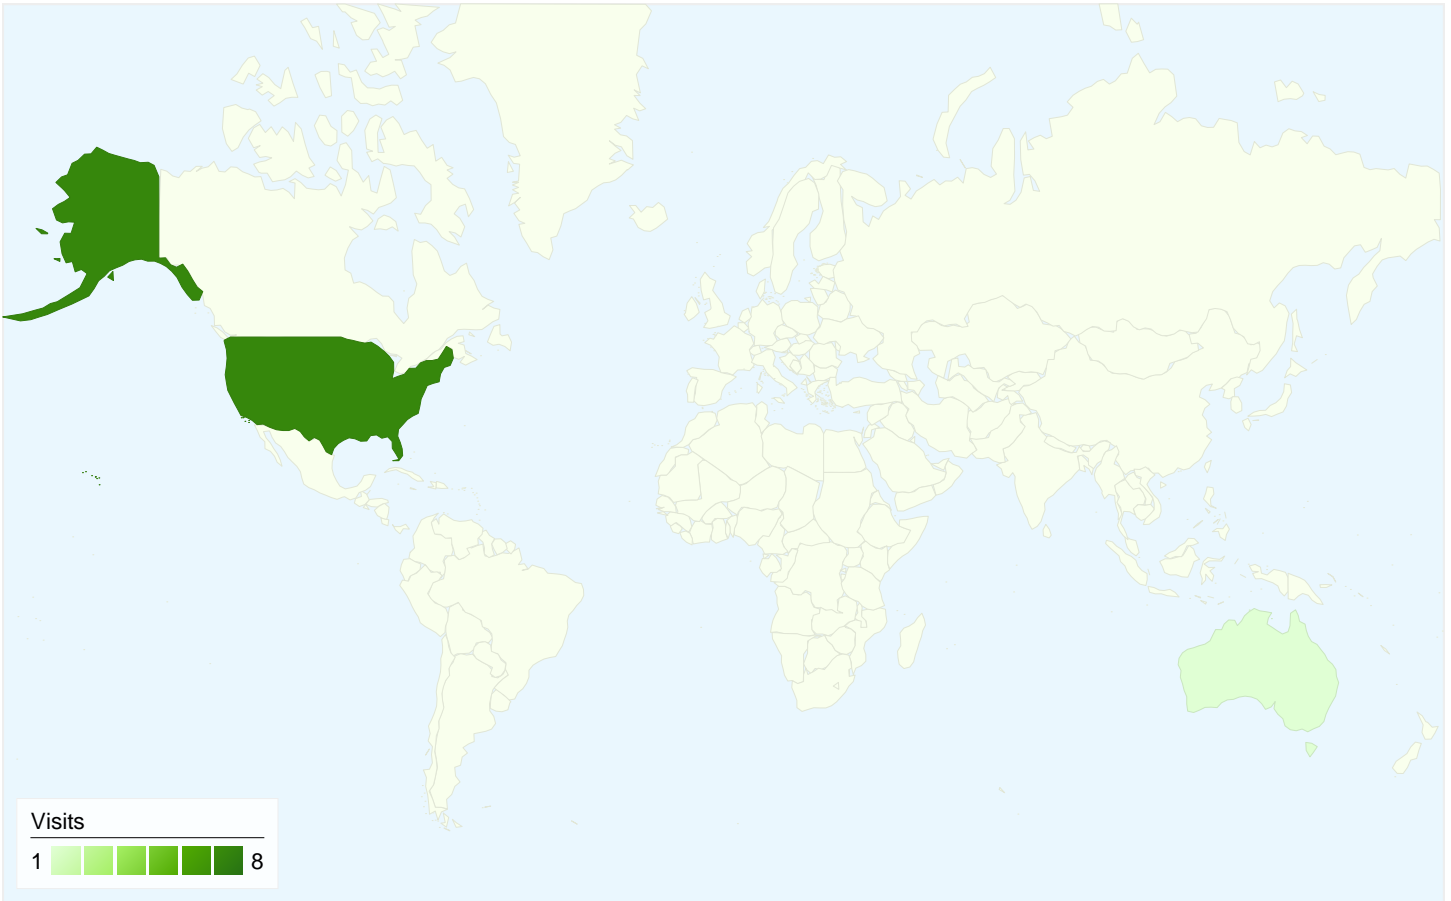

## All traffic sources sent a total of 9 visits

-  **66.67% Direct Traffic**
-  **33.33% Referring Sites**
-  **0.00% Search Engines**

## 9 visits came from 2 countries/territories

Site Usage

<b>Visits</b> <b>9</b> % of Site Total: 100.00%	<b>Pages/Visit</b> <b>1.89</b> Site Avg: 1.89 (0.00%)	<b>Avg. Time on Site</b> <b>00:00:11</b> Site Avg: 00:00:11 (0.00%)	<b>% New Visits</b> <b>66.67%</b> Site Avg: 66.67% (0.00%)	<b>Bounce Rate</b> <b>77.78%</b> Site Avg: 77.78% (0.00%)	
Country/Territory	Visits	Pages/Visit	Avg. Time on Site	% New Visits	Bounce Rate
United States	8	2.00	00:00:12	62.50%	75.00%
Australia	1	1.00	00:00:00	100.00%	100.00%