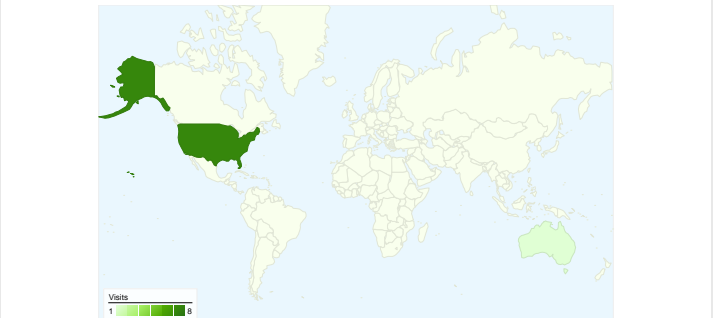

## Site Usage

**9 Visits**

**77.78% Bounce Rate**

**17 Pageviews**

**00:00:11 Avg. Time on Site**

**1.89 Pages/Visit**

**66.67% % New Visits**

## Visitors Overview

## Traffic Sources Overview

## 9 visits came from 2 countries/territories

Site Usage

<b>Visits</b> <b>9</b> % of Site Total: 100.00%	<b>Pages/Visit</b> <b>1.89</b> Site Avg: 1.89 (0.00%)	<b>Avg. Time on Site</b> <b>00:00:11</b> Site Avg: 00:00:11 (0.00%)	<b>% New Visits</b> <b>66.67%</b> Site Avg: 66.67% (0.00%)	<b>Bounce Rate</b> <b>77.78%</b> Site Avg: 77.78% (0.00%)	
Country/Territory	Visits	Pages/Visit	Avg. Time on Site	% New Visits	Bounce Rate
United States	8	2.00	00:00:12	62.50%	75.00%
Australia	1	1.00	00:00:00	100.00%	100.00%