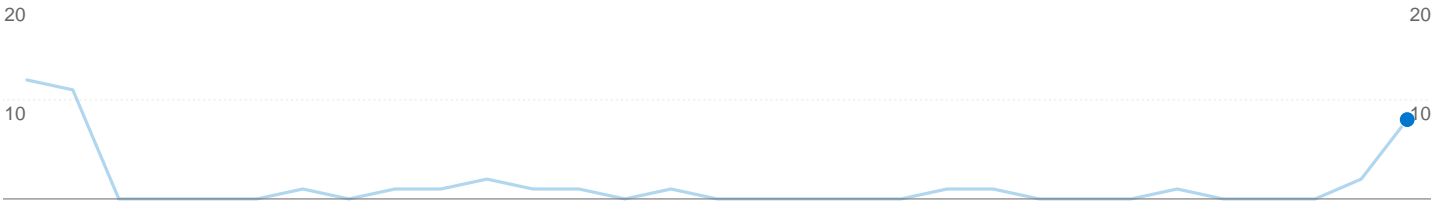

## Traffic Sources Overview

## Content Overview

Pages	Pageviews	% Pageviews
/sqa/	8	47.06%
/sqa/searchresult.cfm	3	17.65%
/sqa/search.htm	2	11.76%
/sqa/recent.cfm	2	11.76%
/sqa/stat.cfm	1	5.88%

## Goals Overview

## Entrance Sources: /

Source	Pageviews	% visits
There is no data for this view.		