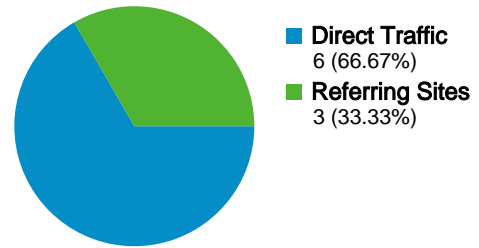

## Entrance Sources: /

Source	Pageviews	% visits
There is no data for this view.		

## 8 people visited this site

**9** Visits

**8** Absolute Unique Visitors

**17** Pageviews

**1.89** Average Pageviews

**00:00:11** Time on Site

**77.78%** Bounce Rate

**66.67%** New Visits

## All traffic sources sent a total of 9 visits

-  **66.67% Direct Traffic**
-  **33.33% Referring Sites**
-  **0.00% Search Engines**