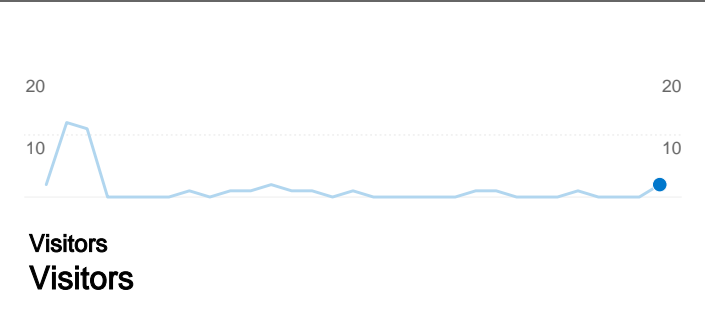

Site Usage

 **4 Visits**

 **25.00% Bounce Rate**

 **24 Pageviews**

 **00:08:06 Avg. Time on Site**

 **6.00 Pages/Visit**

 **50.00% % New Visits**

Visitors Overview