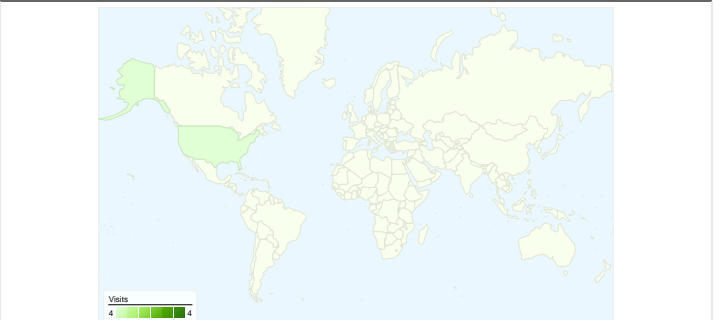

Map Overlay world