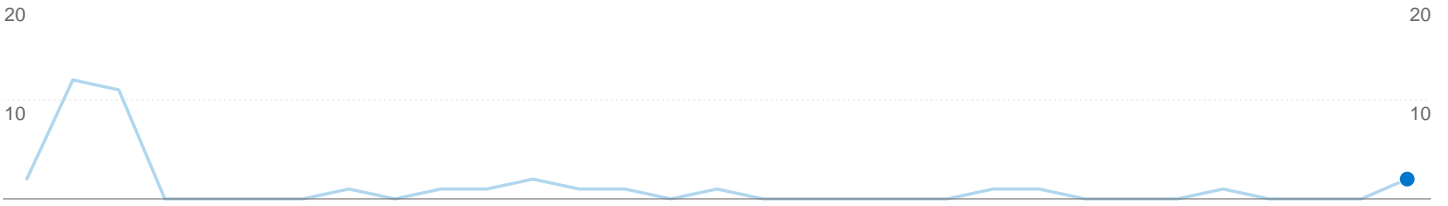

Site Usage

 **4 Visits**

 **25.00% Bounce Rate**

 **24 Pageviews**

 **00:08:06 Avg. Time on Site**

 **6.00 Pages/Visit**

 **50.00% % New Visits**

Visitors Overview

Goals Overview

Entrance Sources: /

Source	Pageviews	% visits
There is no data for this view.		

2 people visited this site

 **4 Visits**

 **2 Absolute Unique Visitors**

 **24 Pageviews**

 **6.00 Average Pageviews**