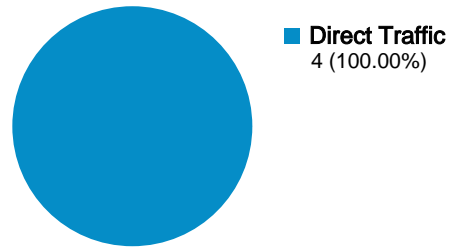

Goals Overview

Entrance Sources: /

Source	Pageviews	% visits
There is no data for this view.		

2 people visited this site

 **4 Visits**

 **2 Absolute Unique Visitors**

 **24 Pageviews**

 **6.00 Average Pageviews**

 **00:08:06 Time on Site**

 **25.00% Bounce Rate**

 **50.00% New Visits**

Technical Profile

Browser	Visits	% visits	Connection Speed	Visits	% visits
Internet Explorer	4	100.00%	Cable	4	100.00%

All traffic sources sent a total of 4 visits

 100.00% Direct Traffic

 0.00% Referring Sites

 0.00% Search Engines

Top Traffic Sources

Sources	Visits	% visits	Keywords	Visits	% visits
(direct) ((none))	4	100.00%	There is no data for this view.		

Visitors completed 0 goal conversions