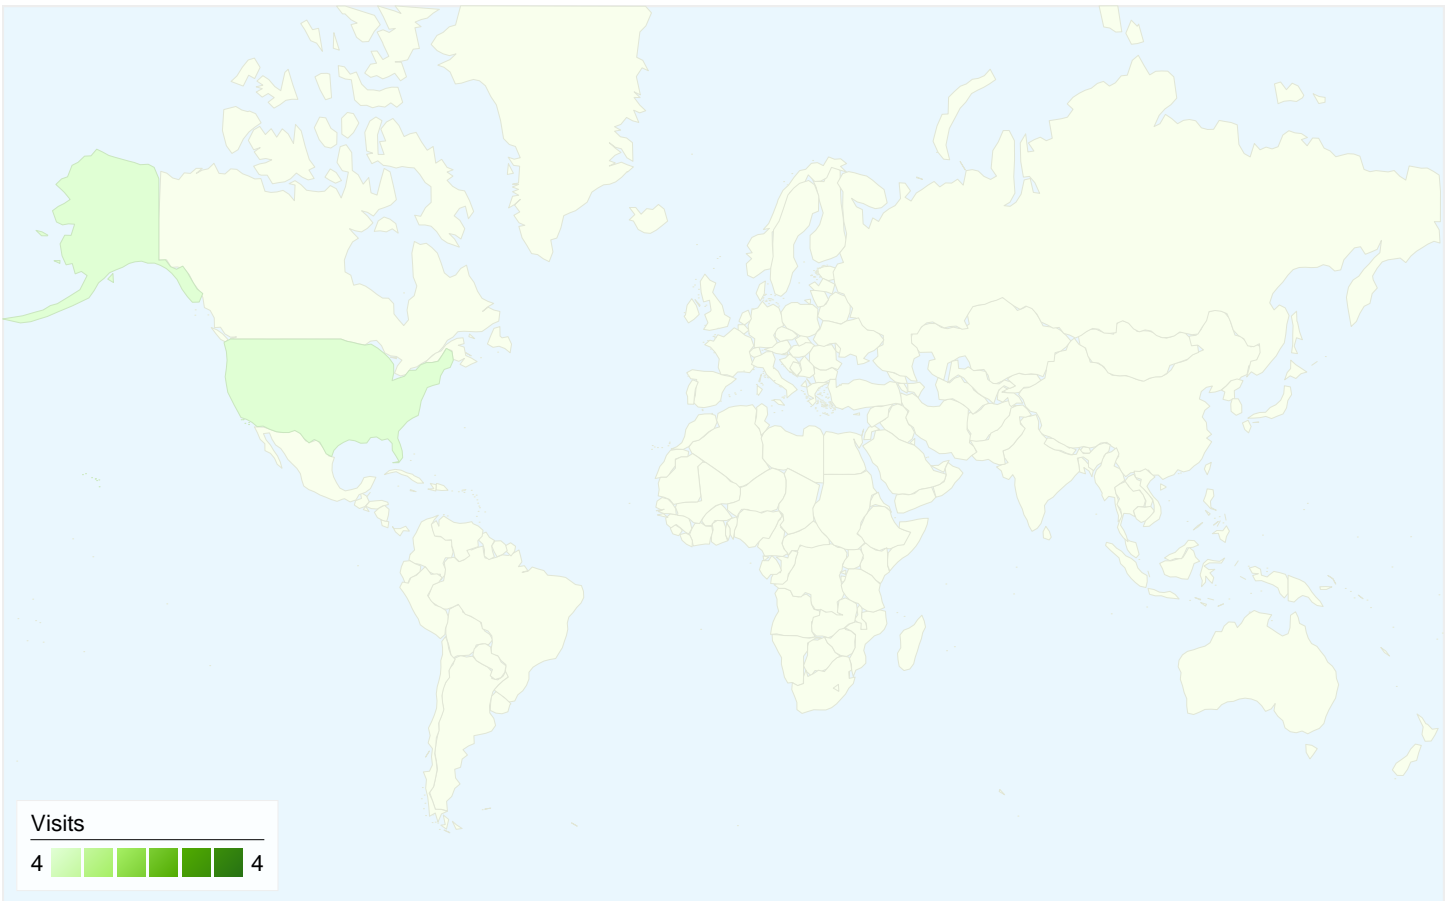

0 conversions, Goal 1: Search performed

Goal Performance

Goal Conversion Rate

Goal Conversion Rate
0.00%

Total Goal Value

Total Goal Value
0\$

4 visits came from 1 countries/territories

Site Usage