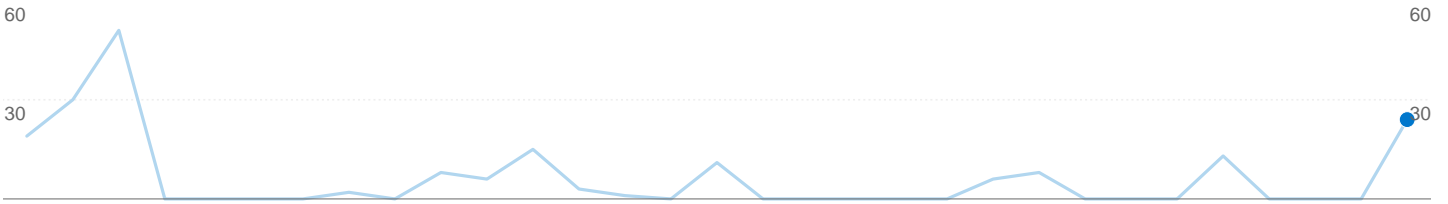

Pages on this site were viewed a total of 24 times

24 Pageviews

14 Unique Views

25.00% Bounce Rate

Top Content

Pages	Pageviews	% Pageviews
/sqa/	7	29.17%
/sqa/submitform.cfm	4	16.67%
/sqa/index.htm	4	16.67%
/sqa/submit.htm	3	12.50%
/sqa/mailling.htm	2	8.33%