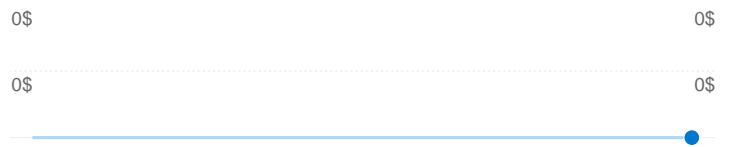

0 conversions, Goal 1: Search performed

Goal Performance

Goal Conversion Rate

Goal Conversion Rate
0.00%

Total Goal Value

Total Goal Value
0\$

4 visits came from 1 countries/territories

Site Usage

Visits 4 % of Site Total: 100.00%	Pages/Visit 6.00 Site Avg: 6.00 (0.00%)	Avg. Time on Site 00:08:06 Site Avg: 00:08:06 (0.00%)	% New Visits 50.00% Site Avg: 50.00% (0.00%)	Bounce Rate 25.00% Site Avg: 25.00% (0.00%)	
Country/Territory	Visits	Pages/Visit	Avg. Time on Site	% New Visits	Bounce Rate
United States	4	6.00	00:08:06	50.00%	25.00%