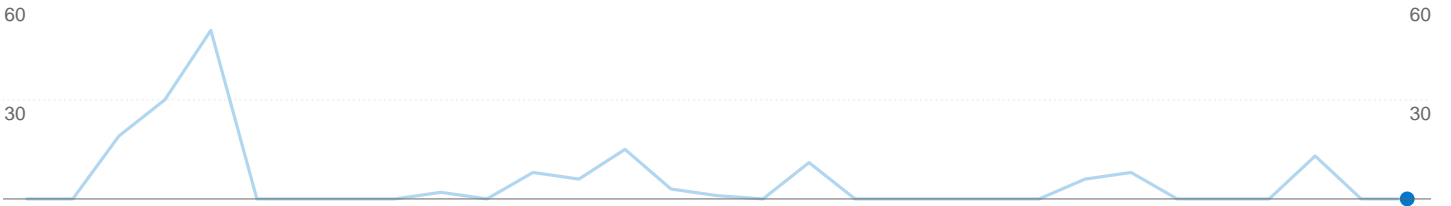

## Top Traffic Sources

Sources	Visits	% visits
There is no data for this view.		

Keywords	Visits	% visits
There is no data for this view.		

Visitors completed 0 goal conversions

0 conversions, Goal 1: Search performed

## Goal Performance

Goal Conversion Rate

Goal Conversion Rate  
0.00%

Total Goal Value

Total Goal Value  
0\$

## 0 visits came from 0 countries/territories

Site Usage

<b>Visits</b> <b>0</b> % of Site Total: 0.00%	<b>Pages/Visit</b> <b>0.00</b> Site Avg: 0.00 (0.00%)	<b>Avg. Time on Site</b> <b>00:00:00</b> Site Avg: 00:00:00 (0.00%)	<b>% New Visits</b> <b>0.00%</b> Site Avg: 0.00% (0.00%)	<b>Bounce Rate</b> <b>0.00%</b> Site Avg: 0.00% (0.00%)	
Country/Territory	Visits	Pages/Visit	Avg. Time on Site	% New Visits	Bounce Rate
There is no data for this view.					
1 - 0 of 0					