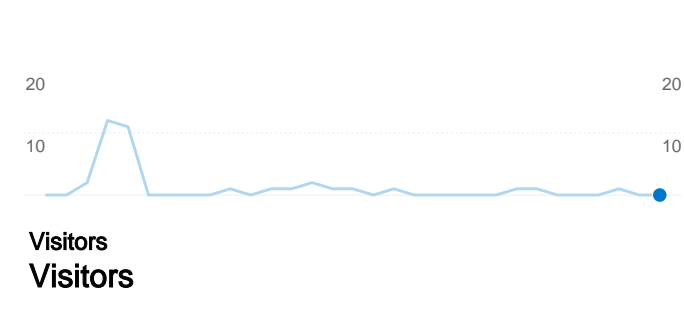

## Site Usage

0 Visits

0.00% Bounce Rate

0 Pageviews

00:00:00 Avg. Time on Site

0.00 Pages/Visit

0.00% % New Visits

## Visitors Overview