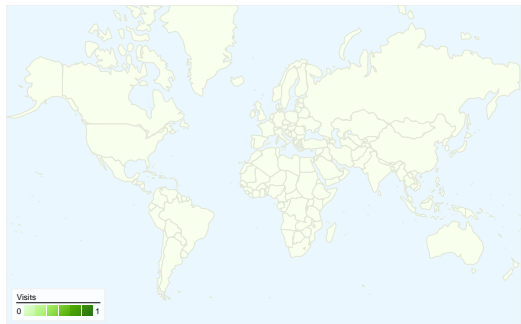

Site Usage

0 Visits

0.00% Bounce Rate

0 Pageviews

00:00:00 Avg. Time on Site

0.00 Pages/Visit

0.00% % New Visits

Visitors Overview

Map Overlay world

Traffic Sources Overview

Content Overview

Pages	Pageviews	% Pageviews
There is no data for this view.		

Entrance Sources: /

Source	Pageviews	% visits
There is no data for this view.		

Goals Overview