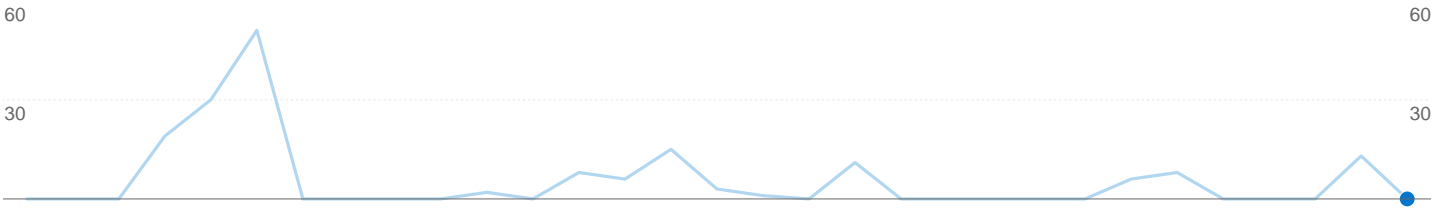

Top Traffic Sources

Sources	Visits	% visits
There is no data for this view.		

Keywords	Visits	% visits
There is no data for this view.		

Visitors completed 0 goal conversions

0 conversions, Goal 1: Search performed

Goal Performance

Goal Conversion Rate

Goal Conversion Rate
0.00%

Total Goal Value

Total Goal Value
0\$

0 visits came from 0 countries/territories

Site Usage

Visits 0 % of Site Total: 0.00%	Pages/Visit 0.00 Site Avg: 0.00 (0.00%)	Avg. Time on Site 00:00:00 Site Avg: 00:00:00 (0.00%)	% New Visits 0.00% Site Avg: 0.00% (0.00%)	Bounce Rate 0.00% Site Avg: 0.00% (0.00%)	
Country/Territory	Visits	Pages/Visit	Avg. Time on Site	% New Visits	Bounce Rate
There is no data for this view.					
1 - 0 of 0					

Pages on this site were viewed a total of 0 times

 0 Pageviews

 0 Unique Views

 0.00% Bounce Rate

Top Content

Pages	Pageviews	% Pageviews
There is no data for this view.		

Entrance Sources:

Oct 7, 2007 - Oct 7, 2007