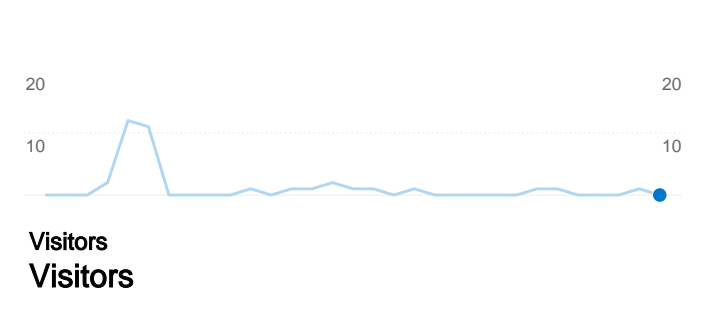

Site Usage

0 Visits

0.00% Bounce Rate

0 Pageviews

00:00:00 Avg. Time on Site

0.00 Pages/Visit

0.00% % New Visits

Visitors Overview

0 people visited this site

 0 Visits

 0 Absolute Unique Visitors

 0 Pageviews

 0.00 Average Pageviews

 00:00:00 Time on Site

 0.00% Bounce Rate

 0.00% New Visits