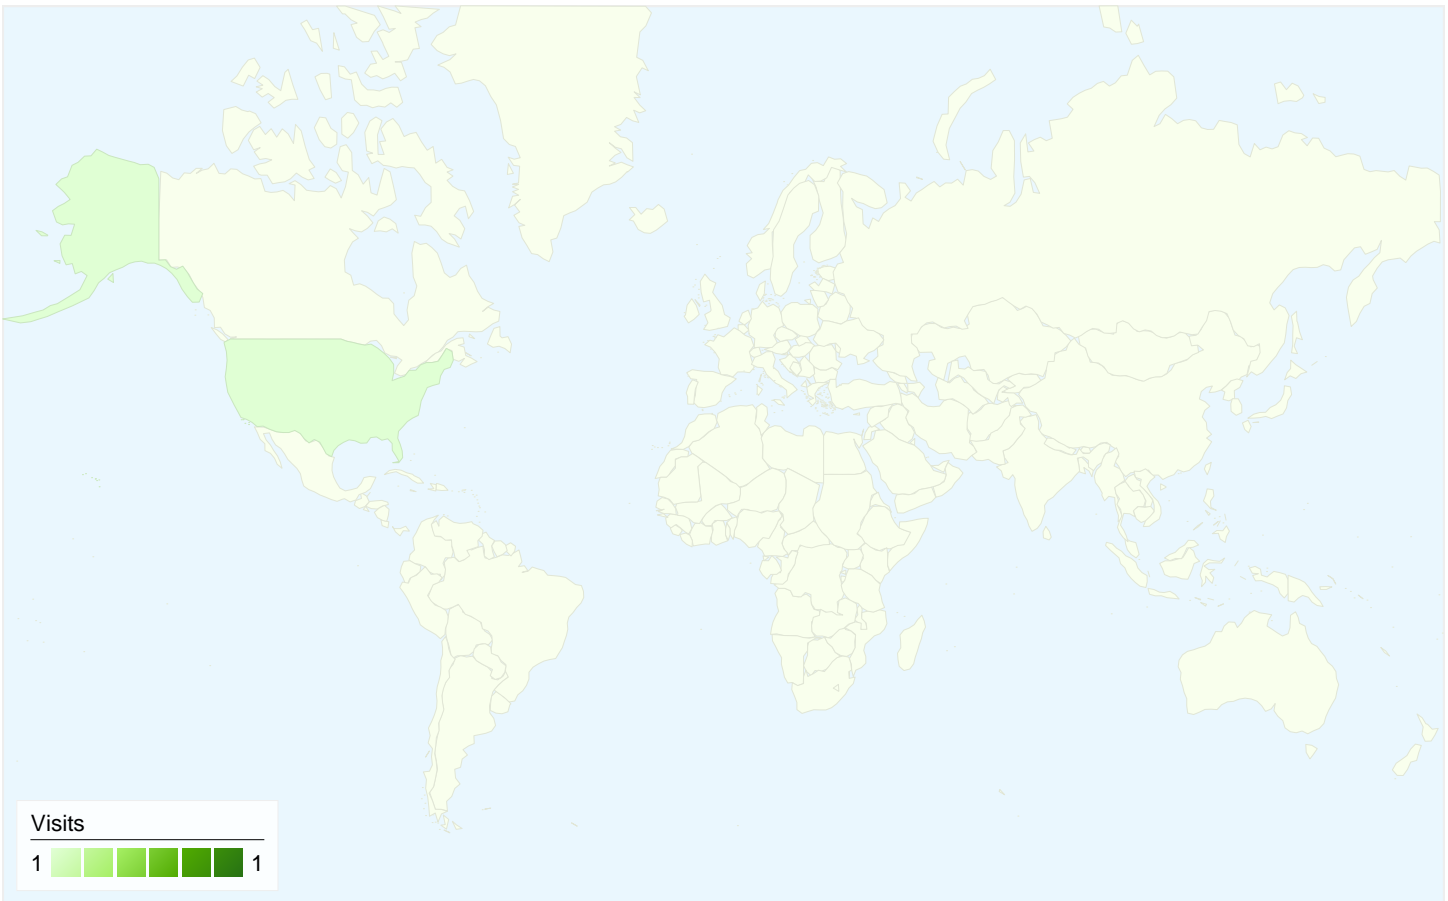

## 1 visits came from 1 countries/territories

Site Usage

<b>Visits</b> <b>1</b> % of Site Total: 100.00%	<b>Pages/Visit</b> <b>13.00</b> Site Avg: 13.00 (0.00%)	<b>Avg. Time on Site</b> <b>00:03:39</b> Site Avg: 00:03:39 (0.00%)	<b>% New Visits</b> <b>100.00%</b> Site Avg: 100.00% (0.00%)	<b>Bounce Rate</b> <b>0.00%</b> Site Avg: 0.00% (0.00%)	
Country/Territory	Visits	Pages/Visit	Avg. Time on Site	% New Visits	Bounce Rate
United States	1	13.00	00:03:39	100.00%	0.00%