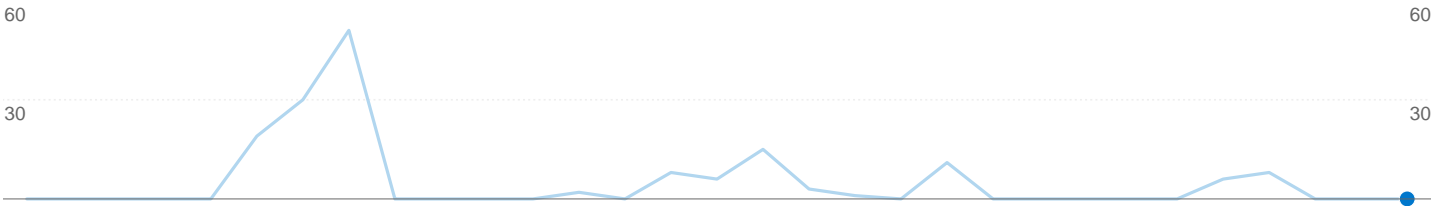

## Top Traffic Sources

Sources	Visits	% visits
There is no data for this view.		

Keywords	Visits	% visits
There is no data for this view.		

Visitors completed 0 goal conversions

0 conversions, Goal 1: Search performed

## 0 visits came from 0 countries/territories

Site Usage

<b>Visits</b> <b>0</b> % of Site Total: 0.00%	<b>Pages/Visit</b> <b>0.00</b> Site Avg: 0.00 (0.00%)	<b>Avg. Time on Site</b> <b>00:00:00</b> Site Avg: 00:00:00 (0.00%)	<b>% New Visits</b> <b>0.00%</b> Site Avg: 0.00% (0.00%)	<b>Bounce Rate</b> <b>0.00%</b> Site Avg: 0.00% (0.00%)	
Country/Territory	Visits	Pages/Visit	Avg. Time on Site	% New Visits	Bounce Rate
There is no data for this view.					
1 - 0 of 0					