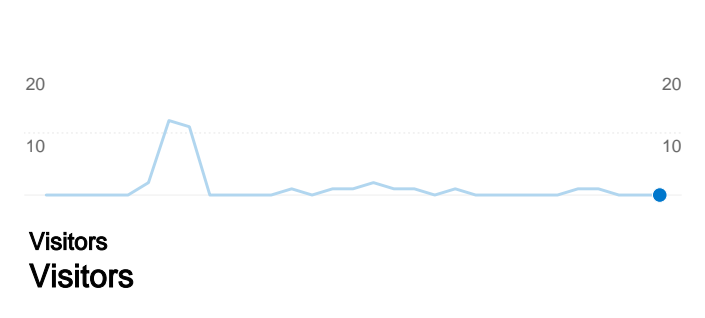

## Site Usage

**0** Visits

**0.00%** Bounce Rate

**0** Pageviews

**00:00:00** Avg. Time on Site

**0.00** Pages/Visit

**0.00%** % New Visits

## Visitors Overview