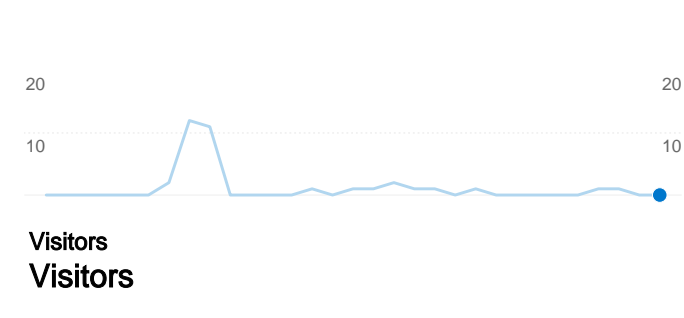

Site Usage

0 Visits

0.00% Bounce Rate

0 Pageviews

00:00:00 Avg. Time on Site

0.00 Pages/Visit

0.00% % New Visits

Visitors Overview

0 people visited this site

 0 Visits

 0 Absolute Unique Visitors

 0 Pageviews

 0.00 Average Pageviews

 00:00:00 Time on Site

 0.00% Bounce Rate

 0.00% New Visits