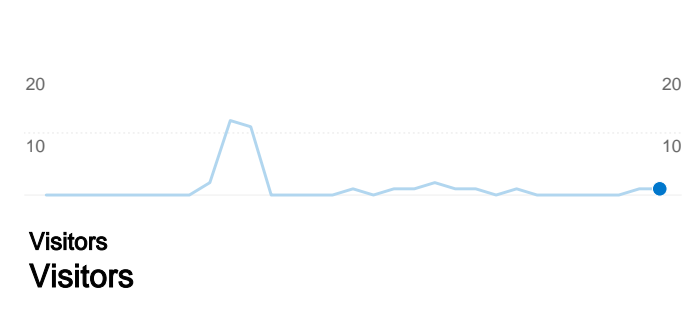

Site Usage

3 Visits

33.33% Bounce Rate

8 Pageviews

00:07:55 Avg. Time on Site

2.67 Pages/Visit

0.00% % New Visits

Visitors Overview