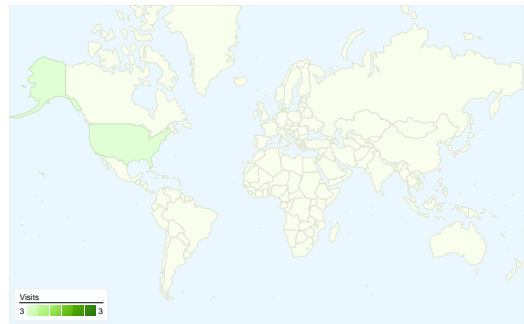

Site Usage

3 Visits

33.33% Bounce Rate

8 Pageviews

00:07:55 Avg. Time on Site

2.67 Pages/Visit

0.00% % New Visits

Visitors Overview

Map Overlay world

Traffic Sources Overview

Content Overview

Pages	Pageviews	% Pageviews
/sqa/recent.cfm	4	50.00%
/sqa/	1	12.50%
/sqa/search.htm	1	12.50%
/sqa/searchresult.cfm	1	12.50%
/sqa/index.htm	1	12.50%