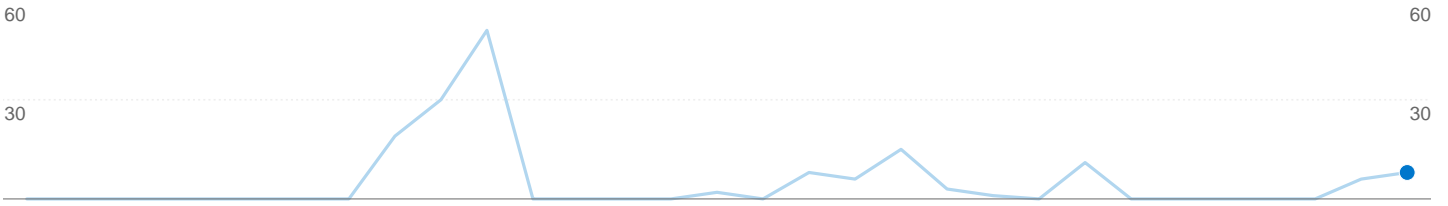

Goal Performance

Goal Conversion Rate

Goal Conversion Rate
33.33%

Total Goal Value

Total Goal Value
0\$

3 visits came from 1 countries/territories

Site Usage

Visits 3 % of Site Total: 100.00%	Pages/Visit 2.67 Site Avg: 2.67 (0.00%)	Avg. Time on Site 00:07:55 Site Avg: 00:07:55 (0.00%)	% New Visits 0.00% Site Avg: 0.00% (0.00%)	Bounce Rate 33.33% Site Avg: 33.33% (0.00%)	
Country/Territory	Visits	Pages/Visit	Avg. Time on Site	% New Visits	Bounce Rate
United States	3	2.67	00:07:55	0.00%	33.33%

Pages on this site were viewed a total of 8 times

 **8** Pageviews

 **7** Unique Views

 **33.33%** Bounce Rate

Top Content

Pages	Pageviews	% Pageviews
/sqa/recent.cfm	4	50.00%
/sqa/	1	12.50%
/sqa/search.htm	1	12.50%
/sqa/searchresult.cfm	1	12.50%
/sqa/index.htm	1	12.50%