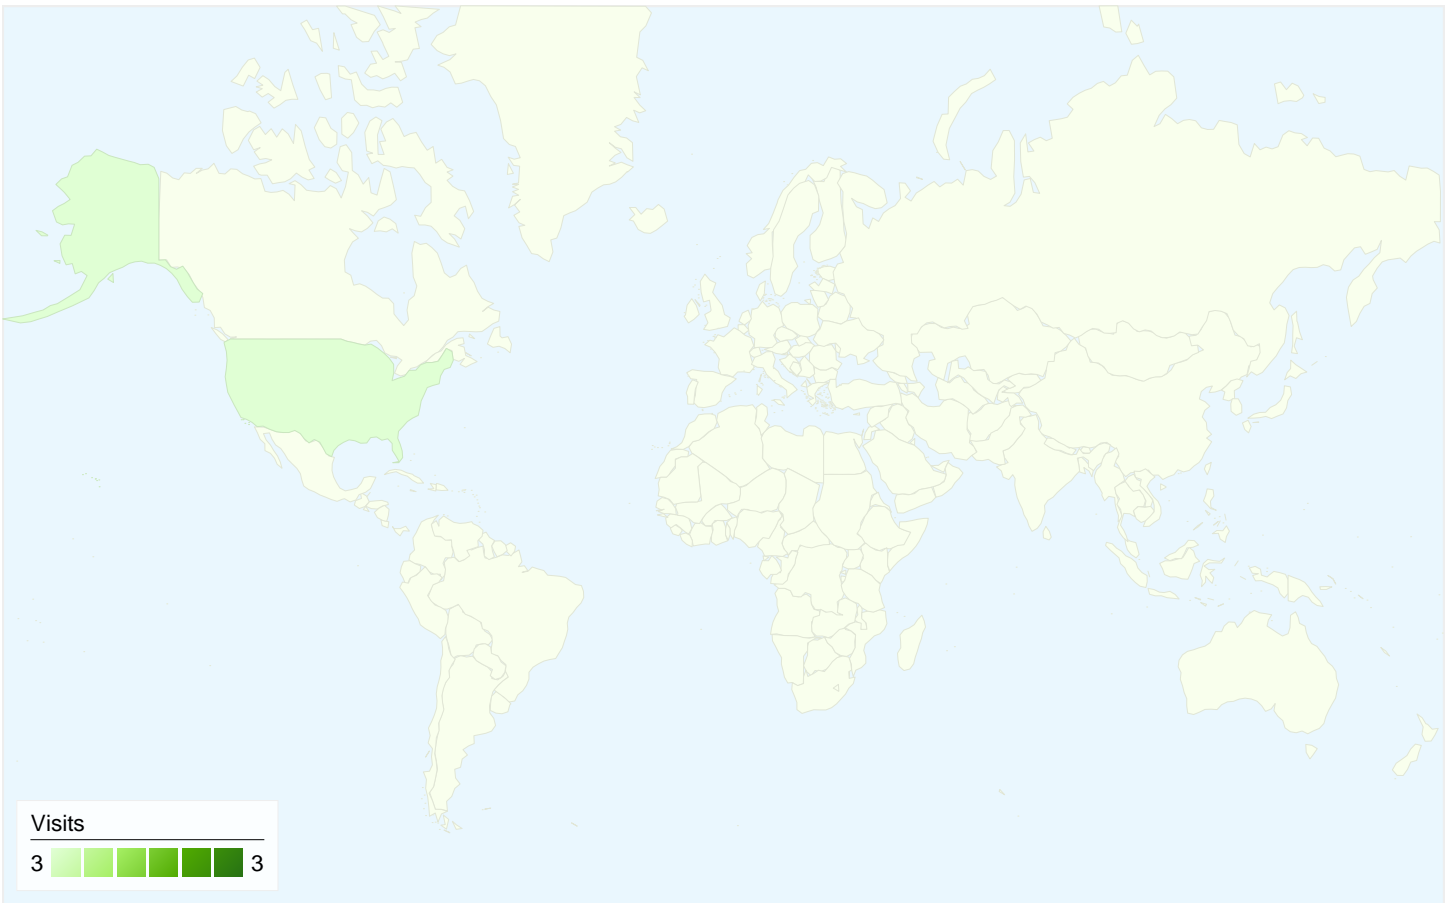

Goal Performance

Goal Conversion Rate

Goal Conversion Rate
33.33%

Total Goal Value

Total Goal Value
0\$

3 visits came from 1 countries/territories

Site Usage

Visits 3 % of Site Total: 100.00%	Pages/Visit 2.67 Site Avg: 2.67 (0.00%)	Avg. Time on Site 00:07:55 Site Avg: 00:07:55 (0.00%)	% New Visits 0.00% Site Avg: 0.00% (0.00%)	Bounce Rate 33.33% Site Avg: 33.33% (0.00%)	
Country/Territory	Visits	Pages/Visit	Avg. Time on Site	% New Visits	Bounce Rate
United States	3	2.67	00:07:55	0.00%	33.33%