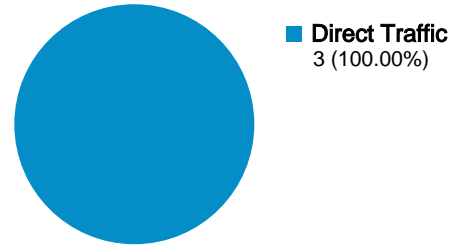

Technical Profile

Browser	Visits	% visits	Connection Speed	Visits	% visits
Internet Explorer	3	100.00%	Cable	3	100.00%

All traffic sources sent a total of 3 visits

 100.00% Direct Traffic

 0.00% Referring Sites

 0.00% Search Engines

Top Traffic Sources

Sources	Visits	% visits	Keywords	Visits	% visits
(direct) ((none))	3	100.00%	There is no data for this view.		

Visitors completed 1 goal conversions

 1 conversions, Goal 1: Search performed