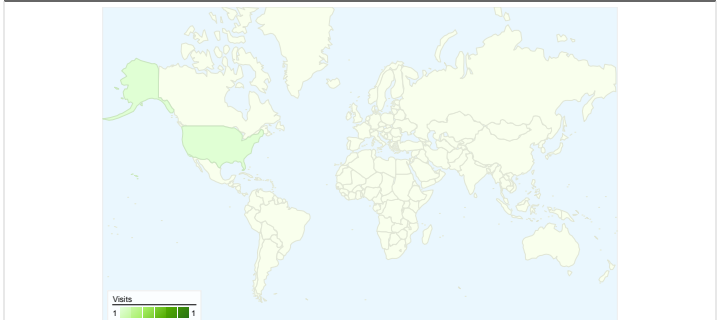

Map Overlay world