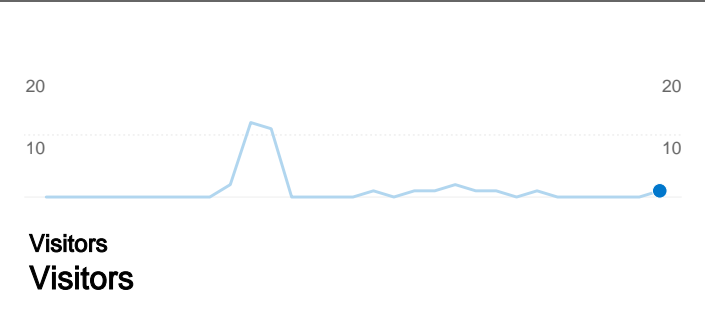

Site Usage

1 Visits

6 Pageviews

6.00 Pages/Visit

0.00% Bounce Rate

00:00:39 Avg. Time on Site

0.00% % New Visits

Visitors Overview

Source	Pageviews	% visits
There is no data for this view.		

1 people visited this site

 **1** Visits

 **1** Absolute Unique Visitors

 **6** Pageviews

 **6.00** Average Pageviews

 **00:00:39** Time on Site

 **0.00%** Bounce Rate