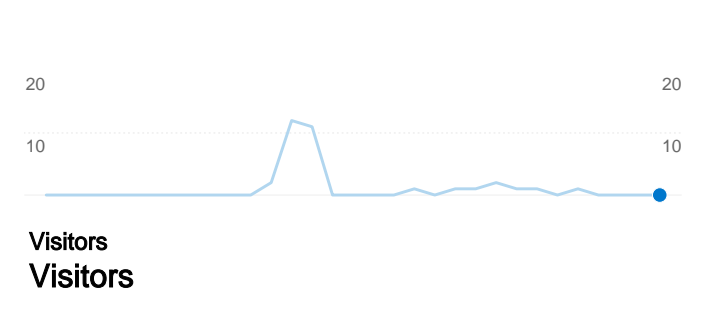

## Site Usage

**0 Visits**

**0.00% Bounce Rate**

**0 Pageviews**

**00:00:00 Avg. Time on Site**

**0.00 Pages/Visit**

**0.00% % New Visits**

## Visitors Overview

## Traffic Sources Overview