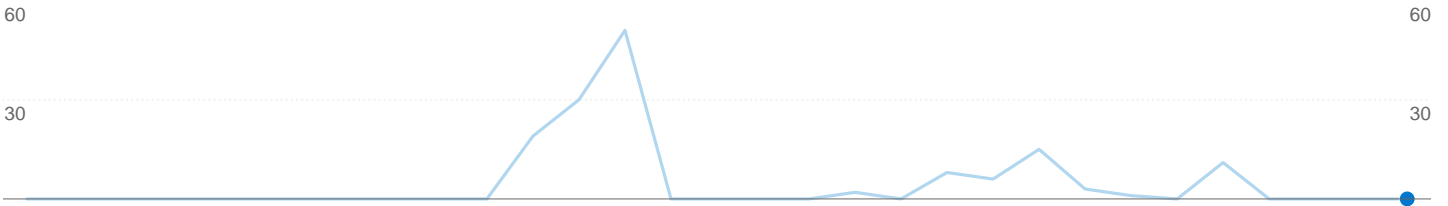

## Top Traffic Sources

Sources	Visits	% visits
There is no data for this view.		

Keywords	Visits	% visits
There is no data for this view.		

Visitors completed 0 goal conversions

0 conversions, Goal 1: Search performed

## Goal Performance

Goal Conversion Rate

Goal Conversion Rate  
0.00%

Total Goal Value

Total Goal Value  
0\$

## 0 visits came from 0 countries/territories

Site Usage

<b>Visits</b> <b>0</b> % of Site Total: 0.00%	<b>Pages/Visit</b> <b>0.00</b> Site Avg: 0.00 (0.00%)	<b>Avg. Time on Site</b> <b>00:00:00</b> Site Avg: 00:00:00 (0.00%)	<b>% New Visits</b> <b>0.00%</b> Site Avg: 0.00% (0.00%)	<b>Bounce Rate</b> <b>0.00%</b> Site Avg: 0.00% (0.00%)	
Country/Territory	Visits	Pages/Visit	Avg. Time on Site	% New Visits	Bounce Rate
There is no data for this view.					
1 - 0 of 0					