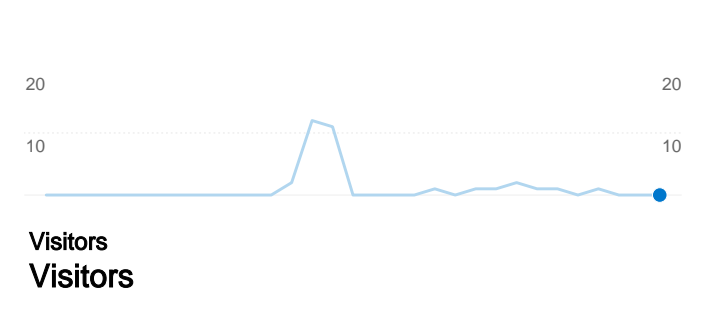

Site Usage

0 Visits

0.00% Bounce Rate

0 Pageviews

00:00:00 Avg. Time on Site

0.00 Pages/Visit

0.00% % New Visits

Visitors Overview

0 people visited this site

 0 Visits

 0 Absolute Unique Visitors

 0 Pageviews

 0.00 Average Pageviews

 00:00:00 Time on Site

 0.00% Bounce Rate

 0.00% New Visits