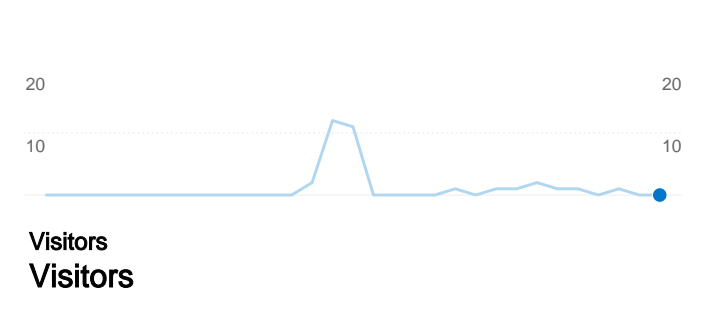

Site Usage

0 Visits

0.00% Bounce Rate

0 Pageviews

00:00:00 Avg. Time on Site

0.00 Pages/Visit

0.00% % New Visits

Visitors Overview

0 people visited this site

 0 Visits

 0 Absolute Unique Visitors

 0 Pageviews

 0.00 Average Pageviews

 00:00:00 Time on Site

 0.00% Bounce Rate

 0.00% New Visits