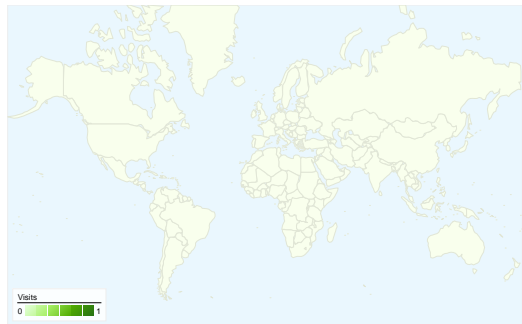

Site Usage

0 Visits

0.00% Bounce Rate

0 Pageviews

00:00:00 Avg. Time on Site

0.00 Pages/Visit

0.00% % New Visits

Visitors Overview

Map Overlay world

Traffic Sources Overview

Content Overview

Pages	Pageviews	% Pageviews
There is no data for this view.		

Entrance Sources: /

Source	Pageviews	% visits
There is no data for this view.		

Goals Overview