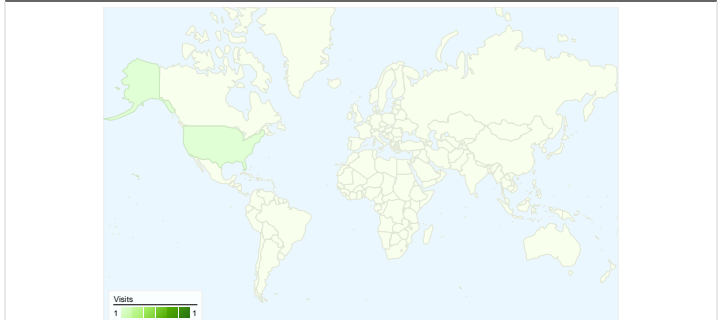

Map Overlay world