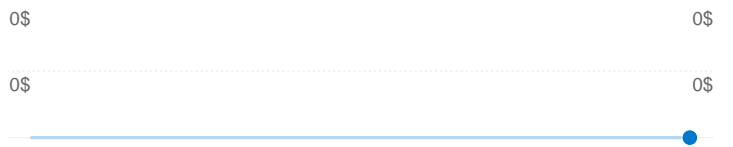

Technical Profile

Browser	Visits	% visits	Connection Speed	Visits	% visits
There is no data for this view.			There is no data for this view.		

Visitors completed 0 goal conversions

0 conversions, Goal 1: Search performed

Goal Performance

Goal Conversion Rate

Goal Conversion Rate
0.00%

Total Goal Value

Total Goal Value
0\$

0 visits came from 0 countries/territories

Site Usage

Visits 0 % of Site Total: 0.00%	Pages/Visit 0.00 Site Avg: 0.00 (0.00%)	Avg. Time on Site 00:00:00 Site Avg: 00:00:00 (0.00%)	% New Visits 0.00% Site Avg: 0.00% (0.00%)	Bounce Rate 0.00% Site Avg: 0.00% (0.00%)	
Country/Territory	Visits	Pages/Visit	Avg. Time on Site	% New Visits	Bounce Rate
There is no data for this view.					
1 - 0 of 0					

Pages on this site were viewed a total of 0 times

 0 Pageviews

 0 Unique Views

 0.00% Bounce Rate

Top Content

Pages

Pageviews

% Pageviews