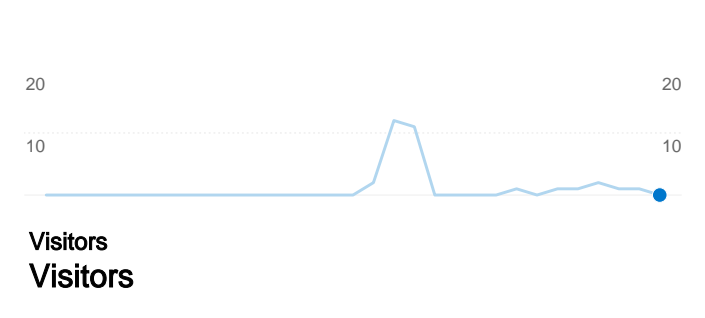

Site Usage

0 Visits

0.00% Bounce Rate

0 Pageviews

00:00:00 Avg. Time on Site

0.00 Pages/Visit

0.00% % New Visits

Visitors Overview