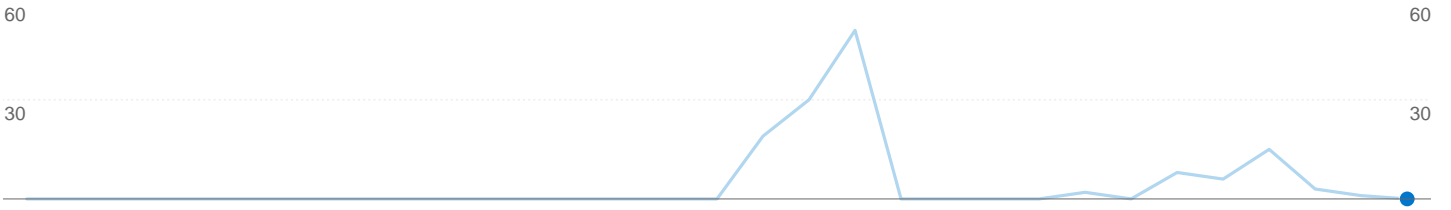

Technical Profile

Browser	Visits	% visits	Connection Speed	Visits	% visits
There is no data for this view.			There is no data for this view.		

Visitors completed 0 goal conversions

0 conversions, Goal 1: Search performed

Goal Performance

Goal Conversion Rate

Goal Conversion Rate
0.00%

Total Goal Value

Total Goal Value
0\$

0 visits came from 0 countries/territories

Site Usage

Visits 0 % of Site Total: 0.00%	Pages/Visit 0.00 Site Avg: 0.00 (0.00%)	Avg. Time on Site 00:00:00 Site Avg: 00:00:00 (0.00%)	% New Visits 0.00% Site Avg: 0.00% (0.00%)	Bounce Rate 0.00% Site Avg: 0.00% (0.00%)	
Country/Territory	Visits	Pages/Visit	Avg. Time on Site	% New Visits	Bounce Rate
There is no data for this view.					
1 - 0 of 0					

Pages on this site were viewed a total of 0 times

 0 Pageviews

 0 Unique Views

 0.00% Bounce Rate

Top Content

Pages

Pageviews

% Pageviews

There is no data for this view.

Entrance Sources:

Sep 24, 2007 - Sep 24, 2007

This page was viewed 0 times via 0 sources

Content Performance

Pageviews 0 % of Site Total: 0.00%	Unique Pageviews 0 % of Site Total: 0.00%	Time on Page 00:00:00 Site Avg: 00:00:00 (0.00%)	Bounce Rate 0.00% Site Avg: 0.00% (0.00%)	% Exit 0.00% Site Avg: 0.00% (0.00%)	\$ Index 0\$ Site Avg: 0\$ (0.00%)	
Source	Pageviews	Unique Pageviews	Time on Page	Bounce Rate	% Exit	\$ Index
There is no data for this view.						
						1 - 0 of 0