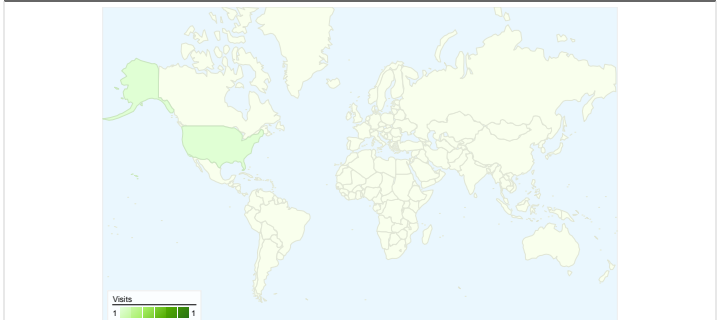

Site Usage

1 Visits

100.00% Bounce Rate

1 Pageviews

00:00:00 Avg. Time on Site

1.00 Pages/Visit

0.00% % New Visits

Visitors Overview

Map Overlay world

Traffic Sources Overview

Content Overview

| Pages | Pageviews | % Pageviews |
|-------|-----------|-------------|
| /sqa/ | 1 | 100.00% |

Entrance Sources: /

| Source | Pageviews | % visits |
|---------------------------------|-----------|----------|
| There is no data for this view. | | |