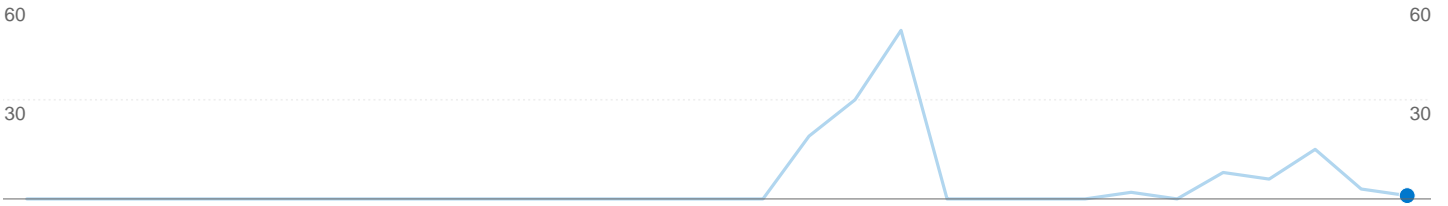

Pages on this site were viewed a total of 1 times

1 Pageviews

1 Unique Views

100.00% Bounce Rate

Top Content

Pages	Pageviews	% Pageviews
/sqa/	1	100.00%