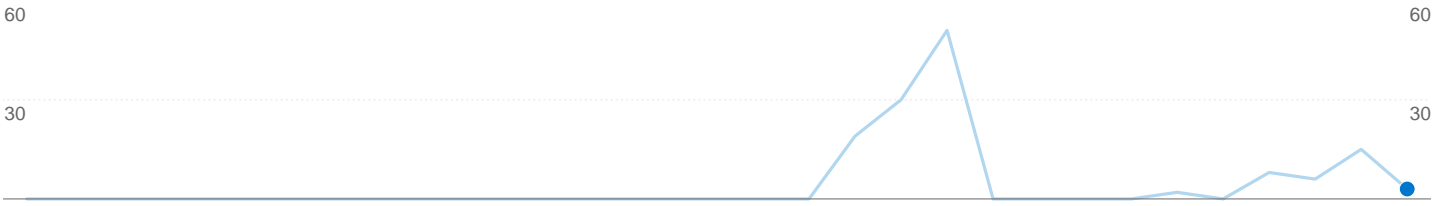

Goal Performance

Goal Conversion Rate

Goal Conversion Rate
0.00%

Total Goal Value

Total Goal Value
0\$

2 visits came from 1 countries/territories

Site Usage

Visits 2 % of Site Total: 100.00%	Pages/Visit 1.50 Site Avg: 1.50 (0.00%)	Avg. Time on Site 00:00:02 Site Avg: 00:00:02 (0.00%)	% New Visits 0.00% Site Avg: 0.00% (0.00%)	Bounce Rate 50.00% Site Avg: 50.00% (0.00%)	
Country/Territory	Visits	Pages/Visit	Avg. Time on Site	% New Visits	Bounce Rate
United States	2	1.50	00:00:02	0.00%	50.00%

1 - 1 of 1

Pages on this site were viewed a total of 3 times

 **3** Pageviews

 **3** Unique Views

 **50.00%** Bounce Rate

Top Content

Pages	Pageviews	% Pageviews
/sqa/	2	66.67%
/sqa/search.htm	1	33.33%

Entrance Sources:

Sep 22, 2007 - Sep 22, 2007

This page was viewed 0 times via 0 sources

Content Performance

Pageviews 0 % of Site Total: 0.00%	Unique Pageviews 0 % of Site Total: 0.00%	Time on Page 00:00:00 Site Avg: 00:00:04 (- 100.00%)	Bounce Rate 0.00% Site Avg: 50.00% (-100.00%)	% Exit 0.00% Site Avg: 66.67% (-100.00%)	\$ Index 0\$ Site Avg: 0\$ (0.00%)	
Source	Pageviews	Unique Pageviews	Time on Page	Bounce Rate	% Exit	\$ Index
There is no data for this view.						
1 - 0 of 0						