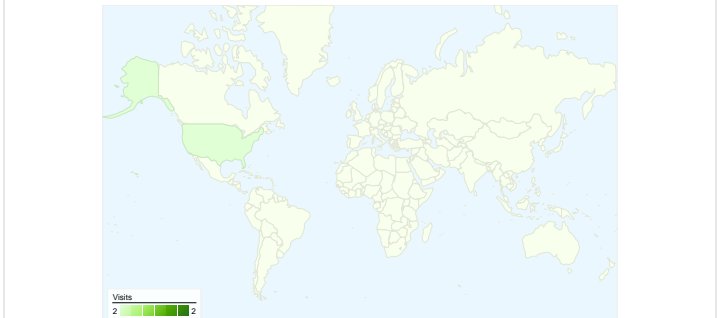

Site Usage

2 Visits

50.00% Bounce Rate

3 Pageviews

00:00:02 Avg. Time on Site

1.50 Pages/Visit

0.00% % New Visits

Visitors Overview

Map Overlay world

Traffic Sources Overview

Content Overview

Pages	Pageviews	% Pageviews
/sqa/	2	66.67%
/sqa/search.htm	1	33.33%

Entrance Sources: /

Source	Pageviews	% visits
There is no data for this view.		