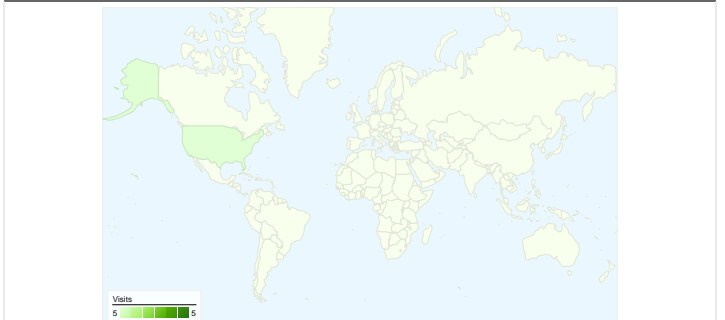

## Site Usage

**5 Visits**

**20.00% Bounce Rate**

**15 Pageviews**

**00:00:08 Avg. Time on Site**

**3.00 Pages/Visit**

**40.00% % New Visits**

## Visitors Overview

## Traffic Sources Overview

## 5 visits came from 1 countries/territories

Site Usage

<b>Visits</b> <b>5</b> % of Site Total: 100.00%	<b>Pages/Visit</b> <b>3.00</b> Site Avg: 3.00 (0.00%)	<b>Avg. Time on Site</b> <b>00:00:08</b> Site Avg: 00:00:08 (0.00%)	<b>% New Visits</b> <b>40.00%</b> Site Avg: 40.00% (0.00%)	<b>Bounce Rate</b> <b>20.00%</b> Site Avg: 20.00% (0.00%)	
Country/Territory	Visits	Pages/Visit	Avg. Time on Site	% New Visits	Bounce Rate
United States	5	3.00	00:00:08	40.00%	20.00%