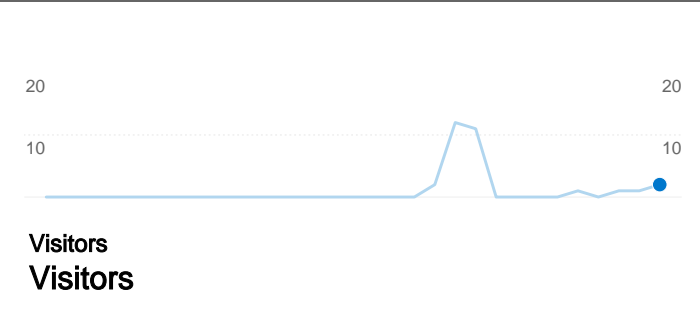

## Site Usage

**5 Visits**

**20.00% Bounce Rate**

**15 Pageviews**

**00:00:08 Avg. Time on Site**

**3.00 Pages/Visit**

**40.00% % New Visits**

## Visitors Overview

## 5 visits came from 1 countries/territories

Site Usage

<b>Visits</b> <b>5</b> % of Site Total: 100.00%	<b>Pages/Visit</b> <b>3.00</b> Site Avg: 3.00 (0.00%)	<b>Avg. Time on Site</b> <b>00:00:08</b> Site Avg: 00:00:08 (0.00%)	<b>% New Visits</b> <b>40.00%</b> Site Avg: 40.00% (0.00%)	<b>Bounce Rate</b> <b>20.00%</b> Site Avg: 20.00% (0.00%)	
Country/Territory	Visits	Pages/Visit	Avg. Time on Site	% New Visits	Bounce Rate
United States	5	3.00	00:00:08	40.00%	20.00%