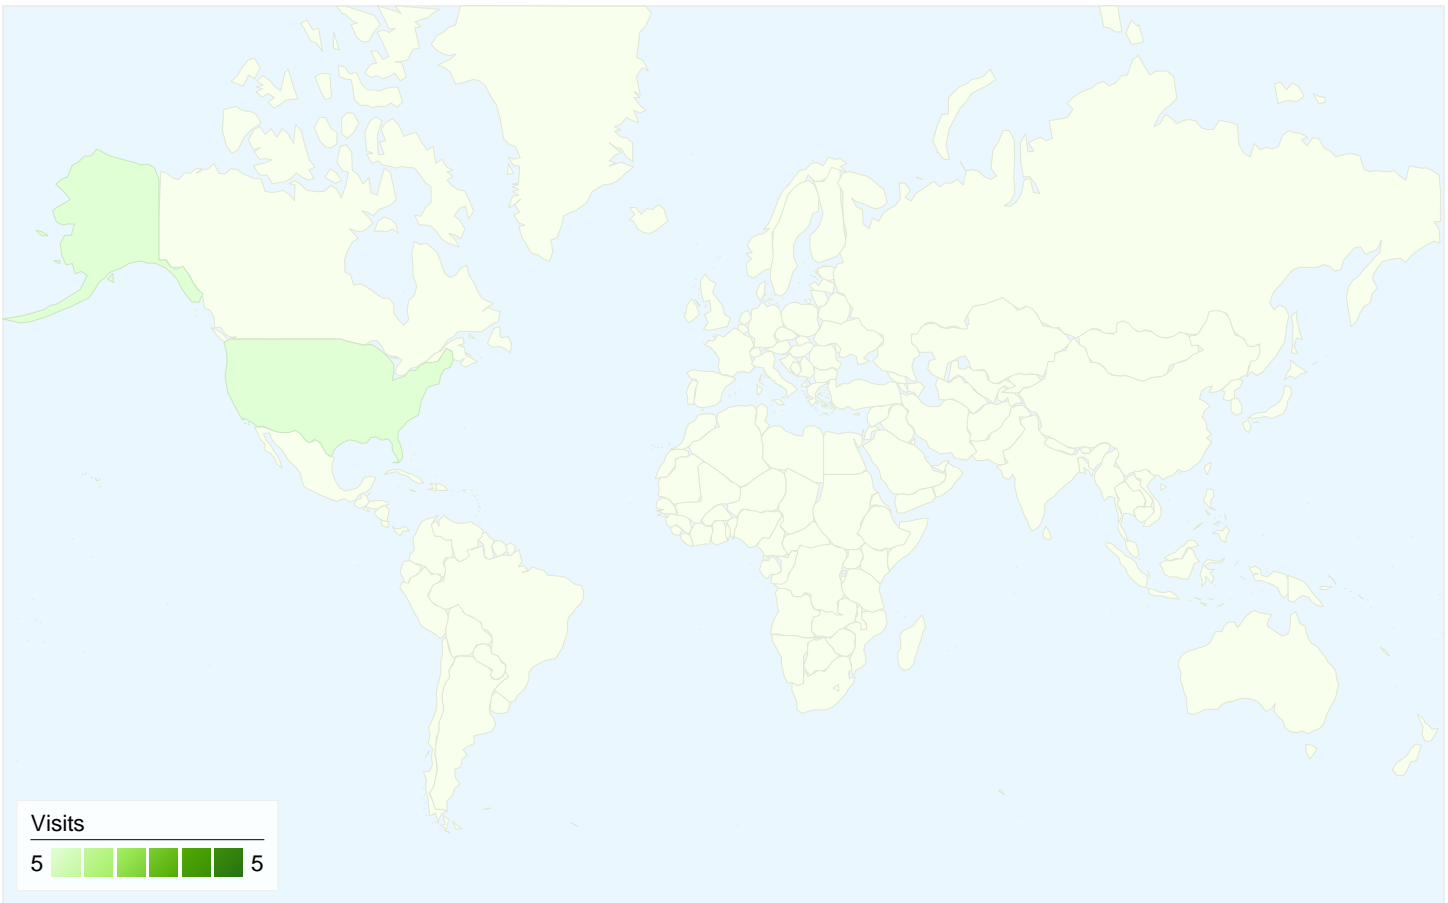

## 5 visits came from 1 countries/territories

Site Usage

<b>Visits</b> <b>5</b> % of Site Total: 100.00%	<b>Pages/Visit</b> <b>3.00</b> Site Avg: 3.00 (0.00%)	<b>Avg. Time on Site</b> <b>00:00:08</b> Site Avg: 00:00:08 (0.00%)	<b>% New Visits</b> <b>40.00%</b> Site Avg: 40.00% (0.00%)	<b>Bounce Rate</b> <b>20.00%</b> Site Avg: 20.00% (0.00%)	
Country/Territory	Visits	Pages/Visit	Avg. Time on Site	% New Visits	Bounce Rate
United States	5	3.00	00:00:08	40.00%	20.00%