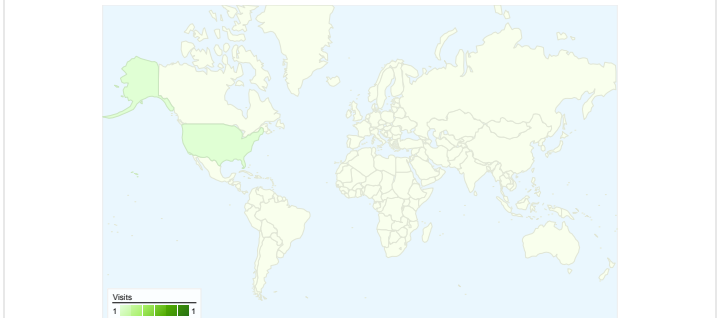

Map Overlay world