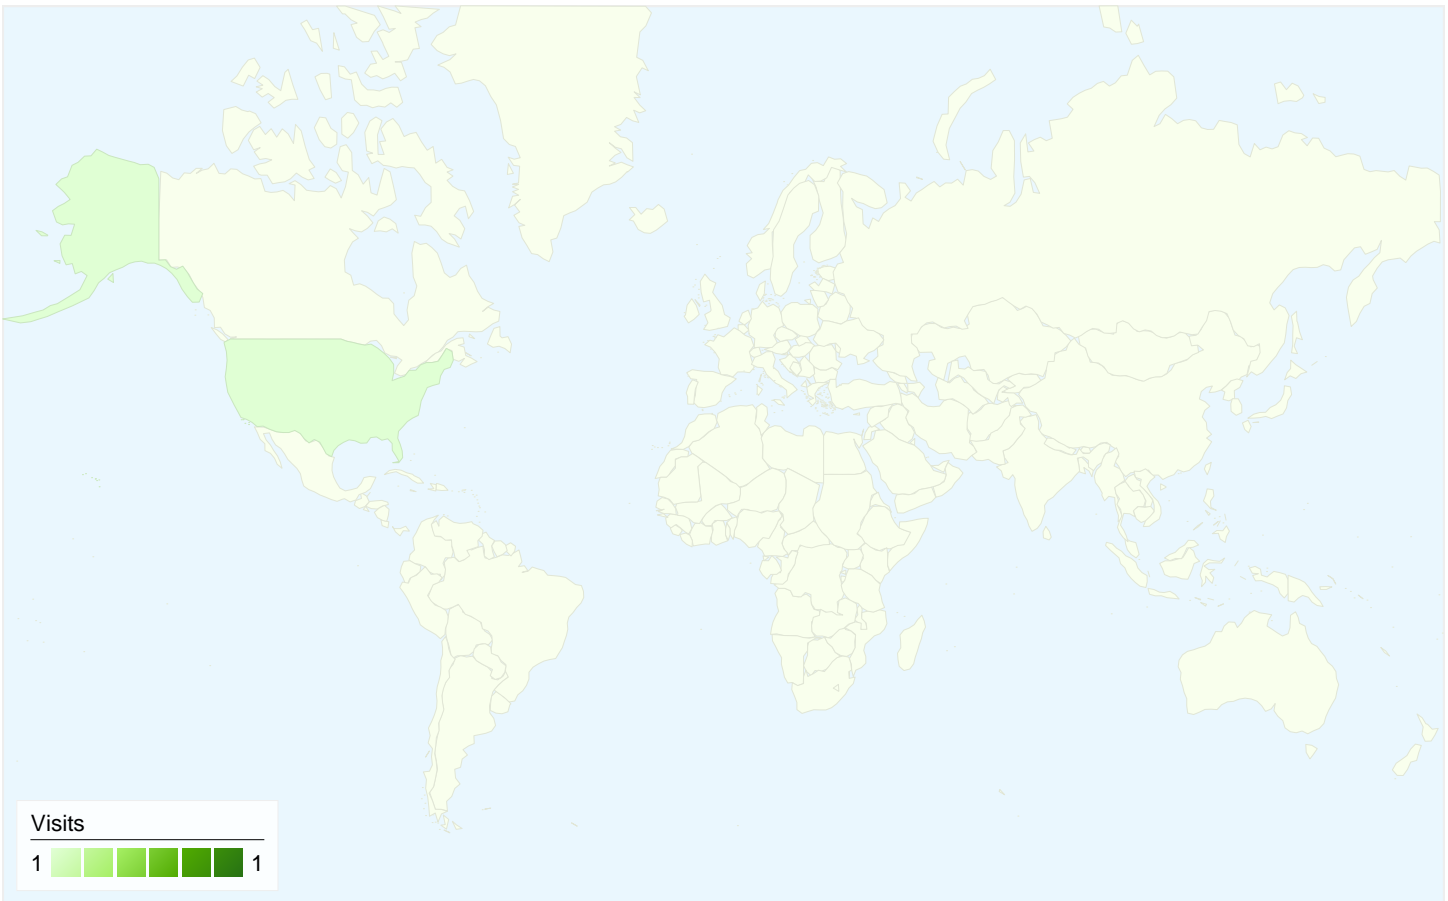

Goal Performance

Goal Conversion Rate

Goal Conversion Rate
100.00%

Total Goal Value

Total Goal Value
0\$

1 visits came from 1 countries/territories

Site Usage

Visits 1 % of Site Total: 100.00%	Pages/Visit 6.00 Site Avg: 6.00 (0.00%)	Avg. Time on Site 00:00:39 Site Avg: 00:00:39 (0.00%)	% New Visits 100.00% Site Avg: 100.00% (0.00%)	Bounce Rate 0.00% Site Avg: 0.00% (0.00%)	
Country/Territory	Visits	Pages/Visit	Avg. Time on Site	% New Visits	Bounce Rate
United States	1	6.00	00:00:39	100.00%	0.00%