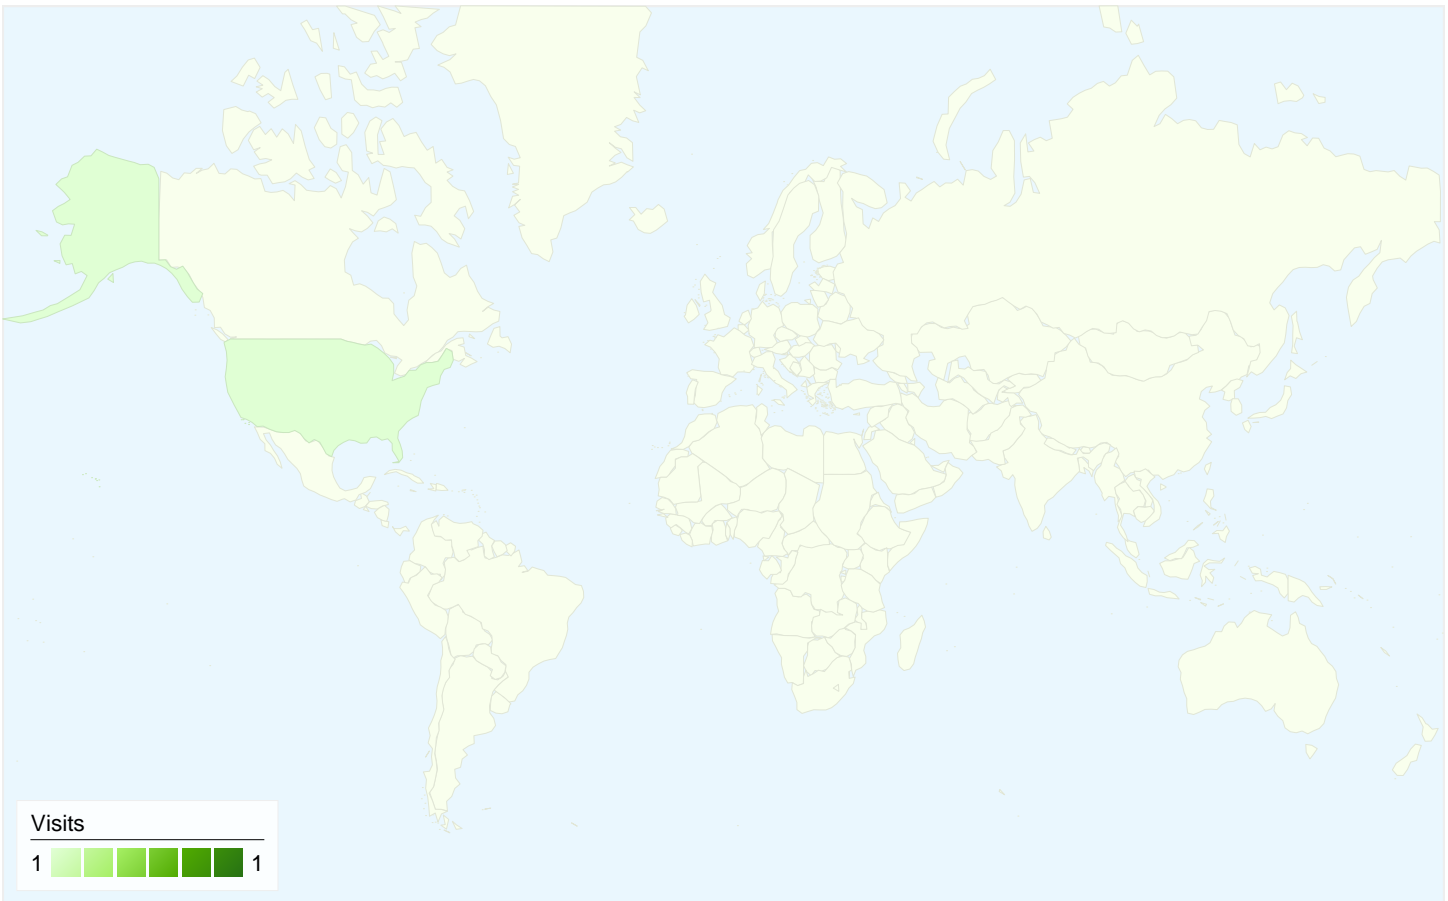

## 1 visits came from 1 countries/territories

Site Usage

<b>Visits</b> <b>1</b> % of Site Total: 100.00%	<b>Pages/Visit</b> <b>2.00</b> Site Avg: 2.00 (0.00%)	<b>Avg. Time on Site</b> <b>00:01:04</b> Site Avg: 00:01:04 (0.00%)	<b>% New Visits</b> <b>0.00%</b> Site Avg: 0.00% (0.00%)	<b>Bounce Rate</b> <b>0.00%</b> Site Avg: 0.00% (0.00%)	
Country/Territory	Visits	Pages/Visit	Avg. Time on Site	% New Visits	Bounce Rate
United States	1	2.00	00:01:04	0.00%	0.00%