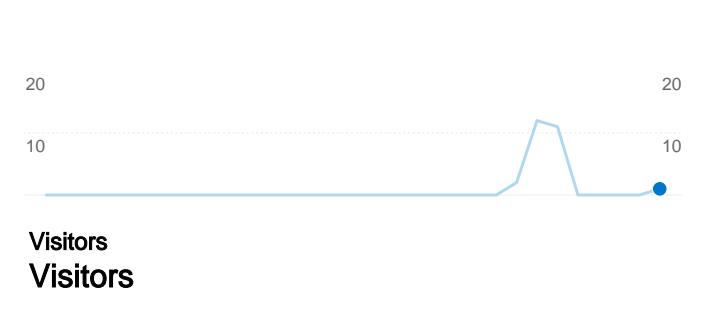

## Site Usage

**1 Visits**

**0.00% Bounce Rate**

**2 Pageviews**

**00:01:04 Avg. Time on Site**

**2.00 Pages/Visit**

**0.00% % New Visits**

## Visitors Overview