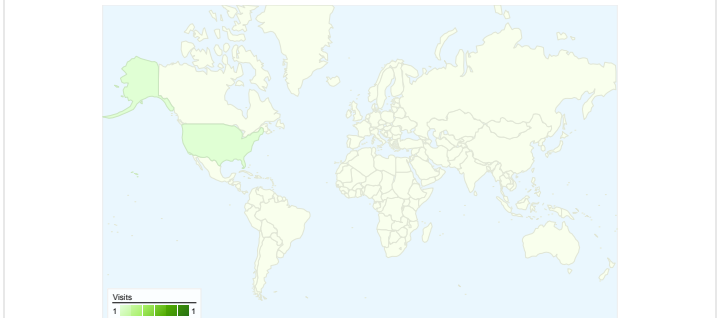

## Site Usage

**1 Visits**

**0.00% Bounce Rate**

**2 Pageviews**

**00:01:04 Avg. Time on Site**

**2.00 Pages/Visit**

**0.00% % New Visits**

## Visitors Overview

## Traffic Sources Overview

## 1 visits came from 1 countries/territories

Site Usage

<b>Visits</b> <b>1</b> % of Site Total: 100.00%	<b>Pages/Visit</b> <b>2.00</b> Site Avg: 2.00 (0.00%)	<b>Avg. Time on Site</b> <b>00:01:04</b> Site Avg: 00:01:04 (0.00%)	<b>% New Visits</b> <b>0.00%</b> Site Avg: 0.00% (0.00%)	<b>Bounce Rate</b> <b>0.00%</b> Site Avg: 0.00% (0.00%)	
Country/Territory	Visits	Pages/Visit	Avg. Time on Site	% New Visits	Bounce Rate
United States	1	2.00	00:01:04	0.00%	0.00%