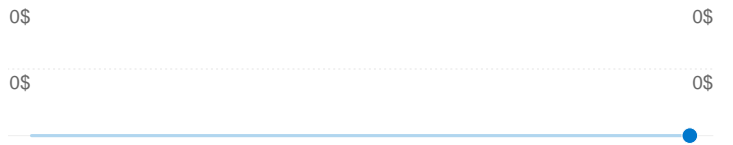

Goal Conversion Rate
0.00%

Total Goal Value