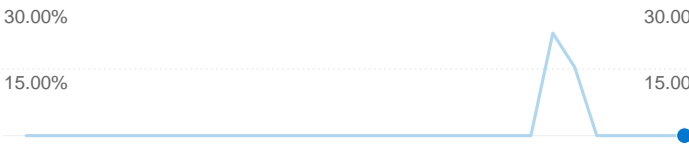

Goal Performance

Goal Conversion Rate