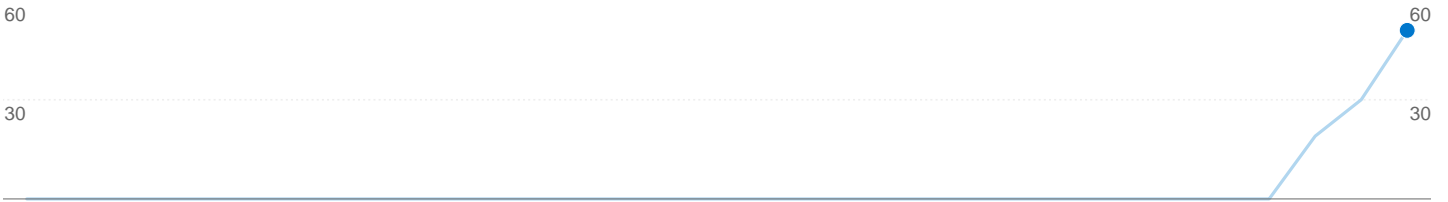

Pages on this site were viewed a total of 51 times

51 Pageviews

40 Unique Views

61.54% Bounce Rate

Top Content

Pages	Pageviews	% Pageviews
/sqa/submit.htm	9	17.65%
/sqa/mailling.htm	6	11.76%
/sqa/submitform.cfm	5	9.80%
/sqa/stat.cfm	5	9.80%
/sqa/	5	9.80%