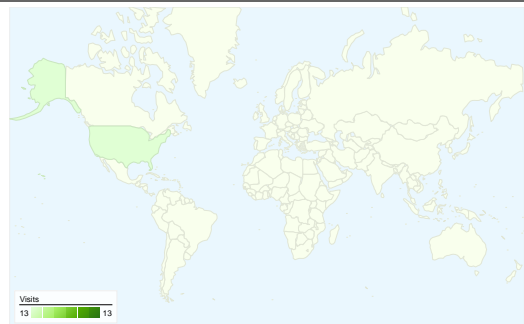

Map Overlay world