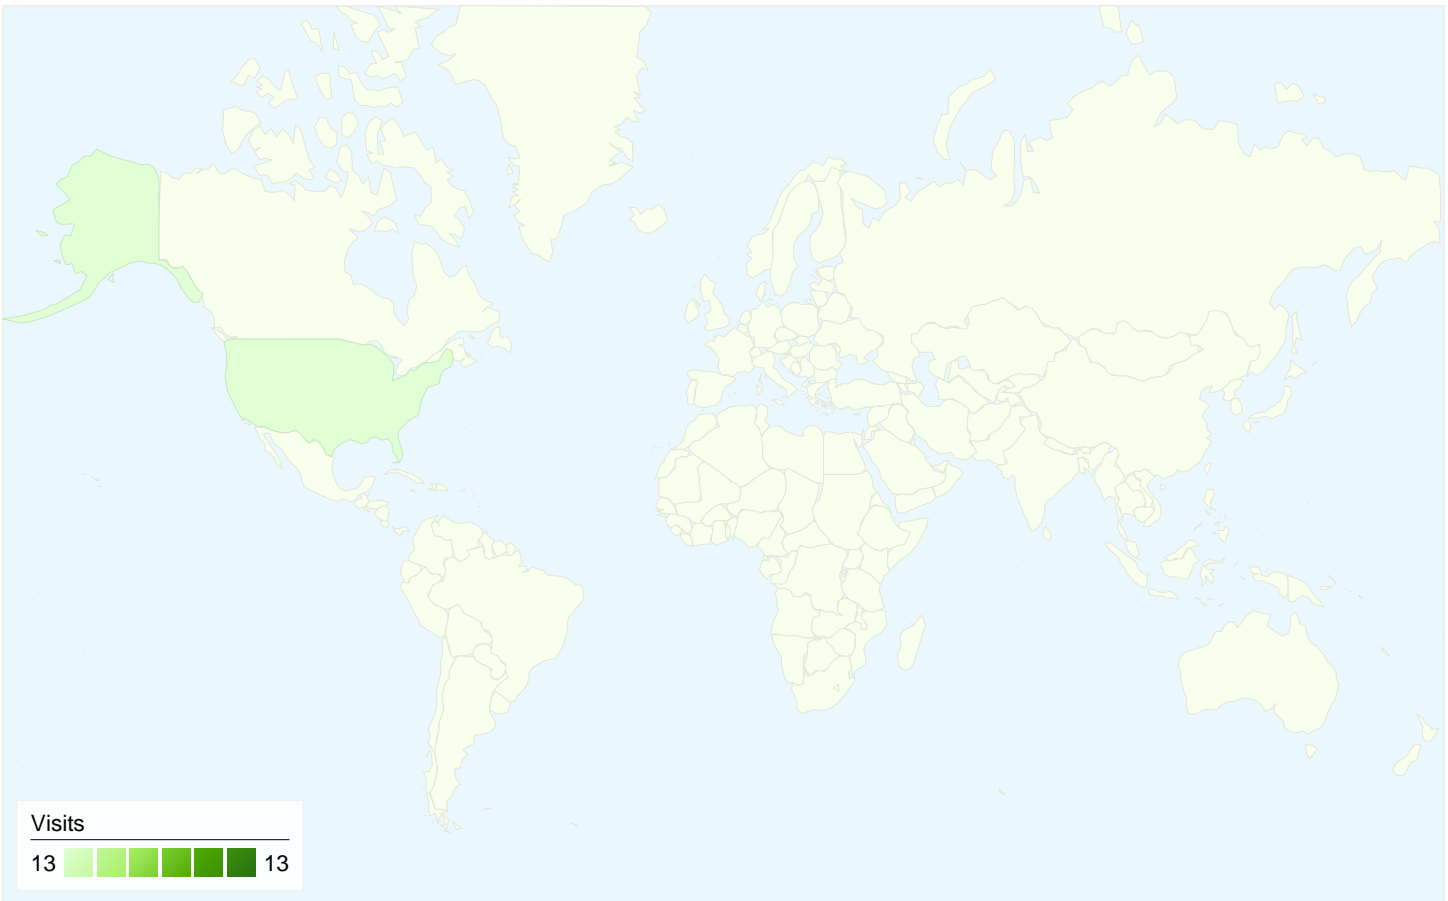

3 conversions, Goal 1: Search performed

Goal Performance

Overall Goal Conversion Rate

Overall Goal Conversion Rate
Conversion Rate
23.08%

Overall Goal Value

Overall Goal Value
Total Goal Value
0\$

13 visits came from 1 countries/territories