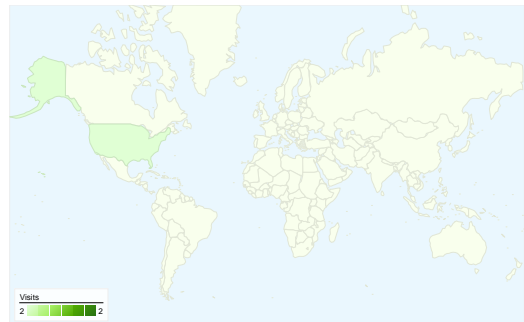

Map Overlay world