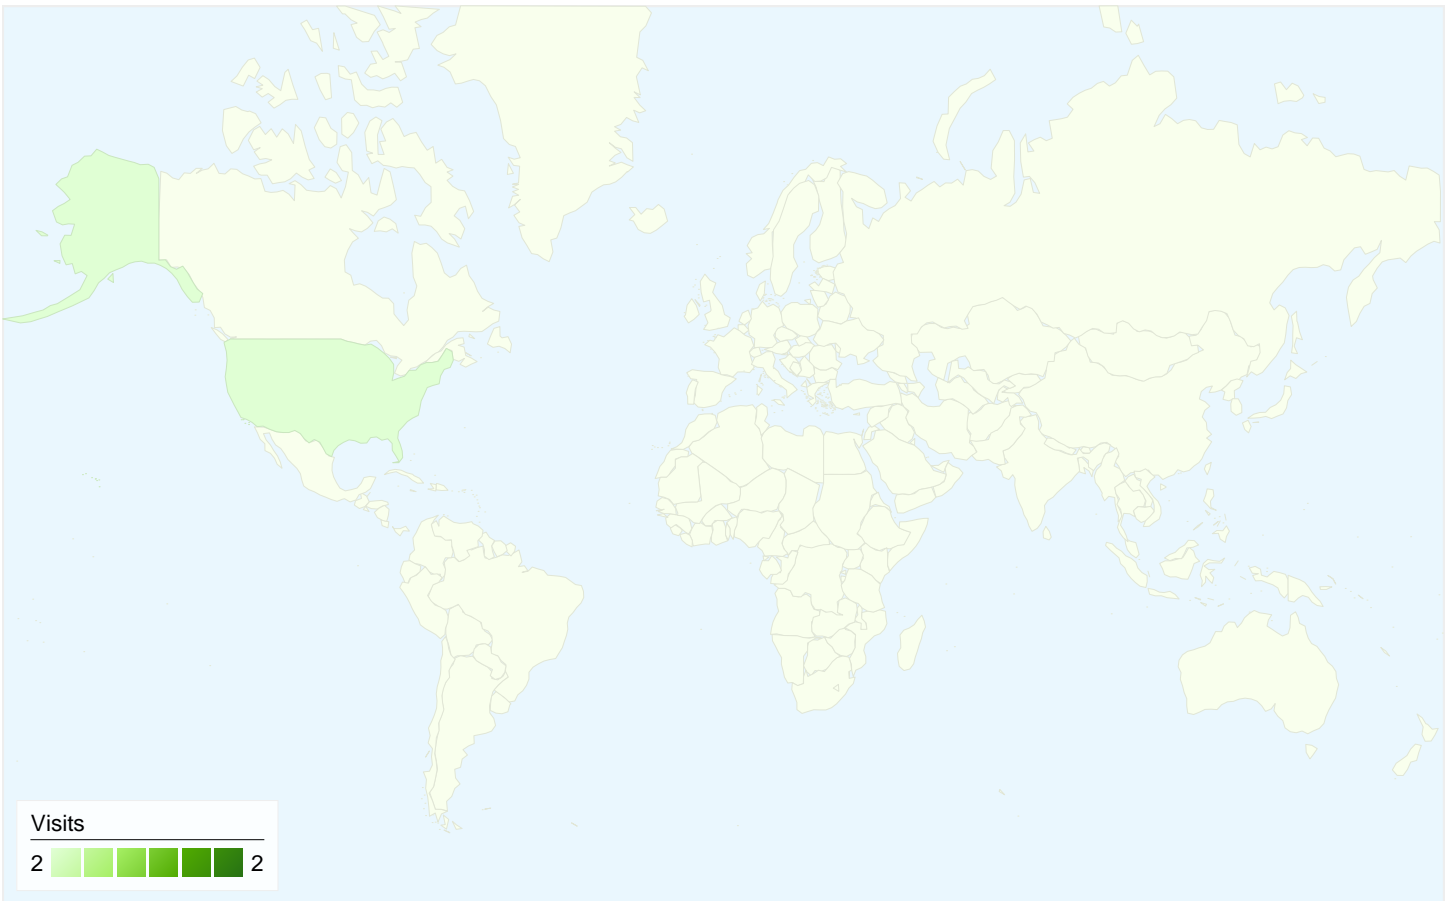

Goal Performance

Overall Goal Conversion Rate

Overall Goal Conversion Rate
Conversion Rate
0.00%

Overall Goal Value

Overall Goal Value
Total Goal Value
0\$

2 visits came from 1 countries/territories

Site Usage